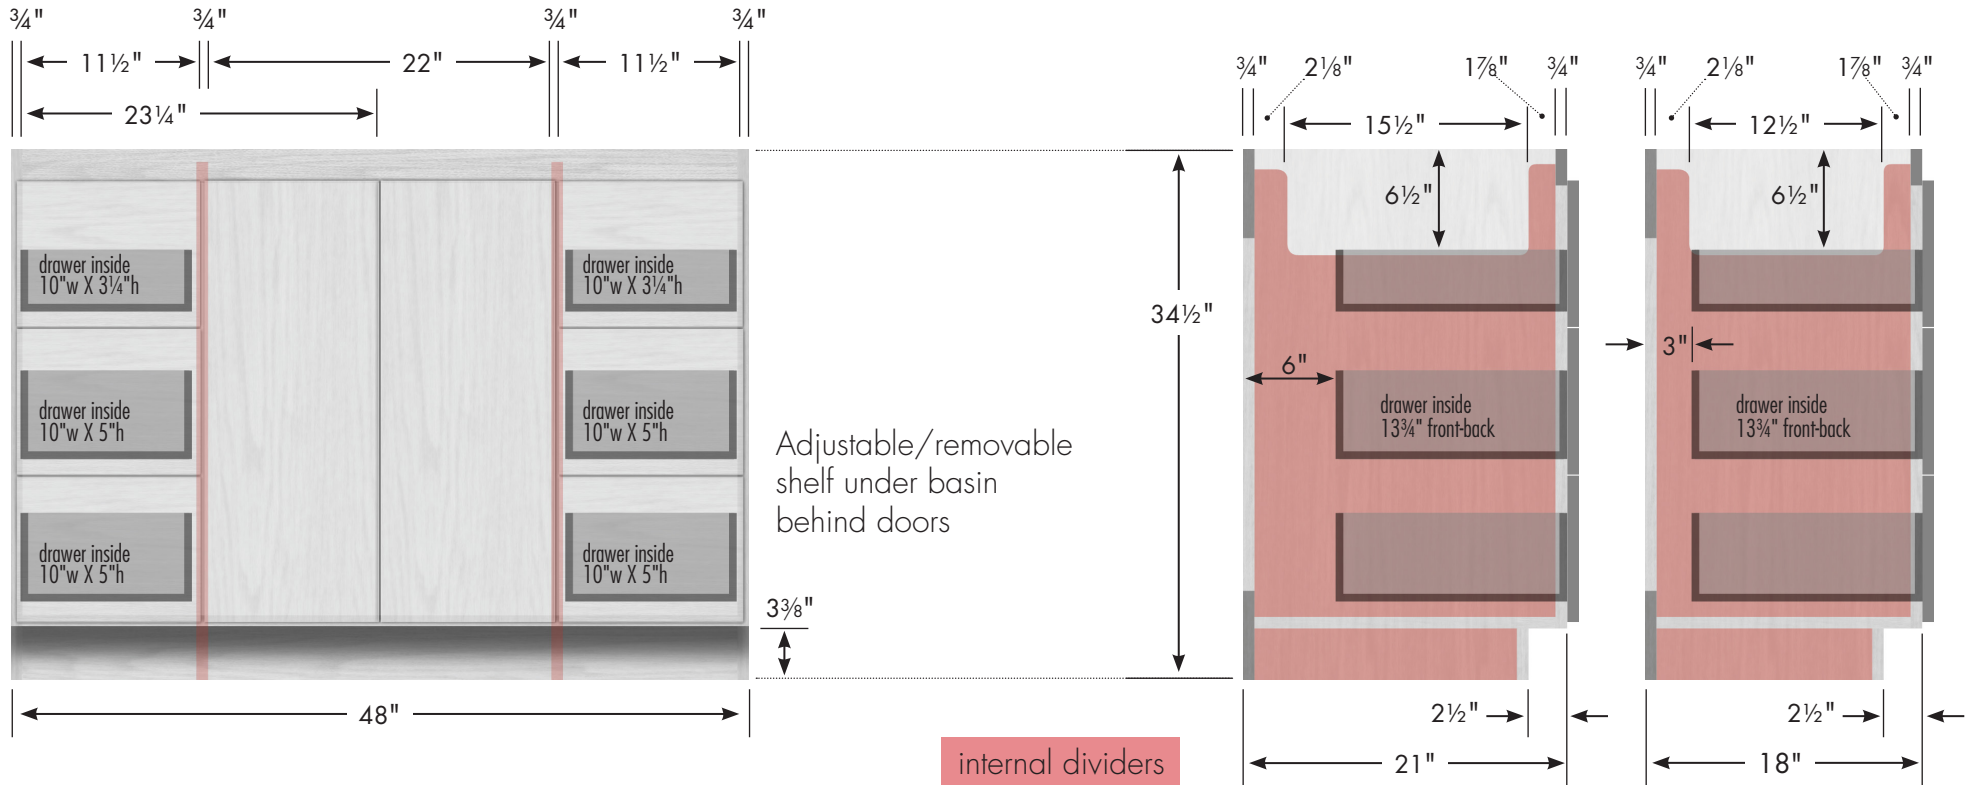

## Montlake View Vanity 48" w, 34½" h

### 48" Montlake View Vanity

48" wide  
34½" tall  
21" or 18" front-to-back

Vanity back clear openings for plumbing  
(may need to cut adjustable shelf)