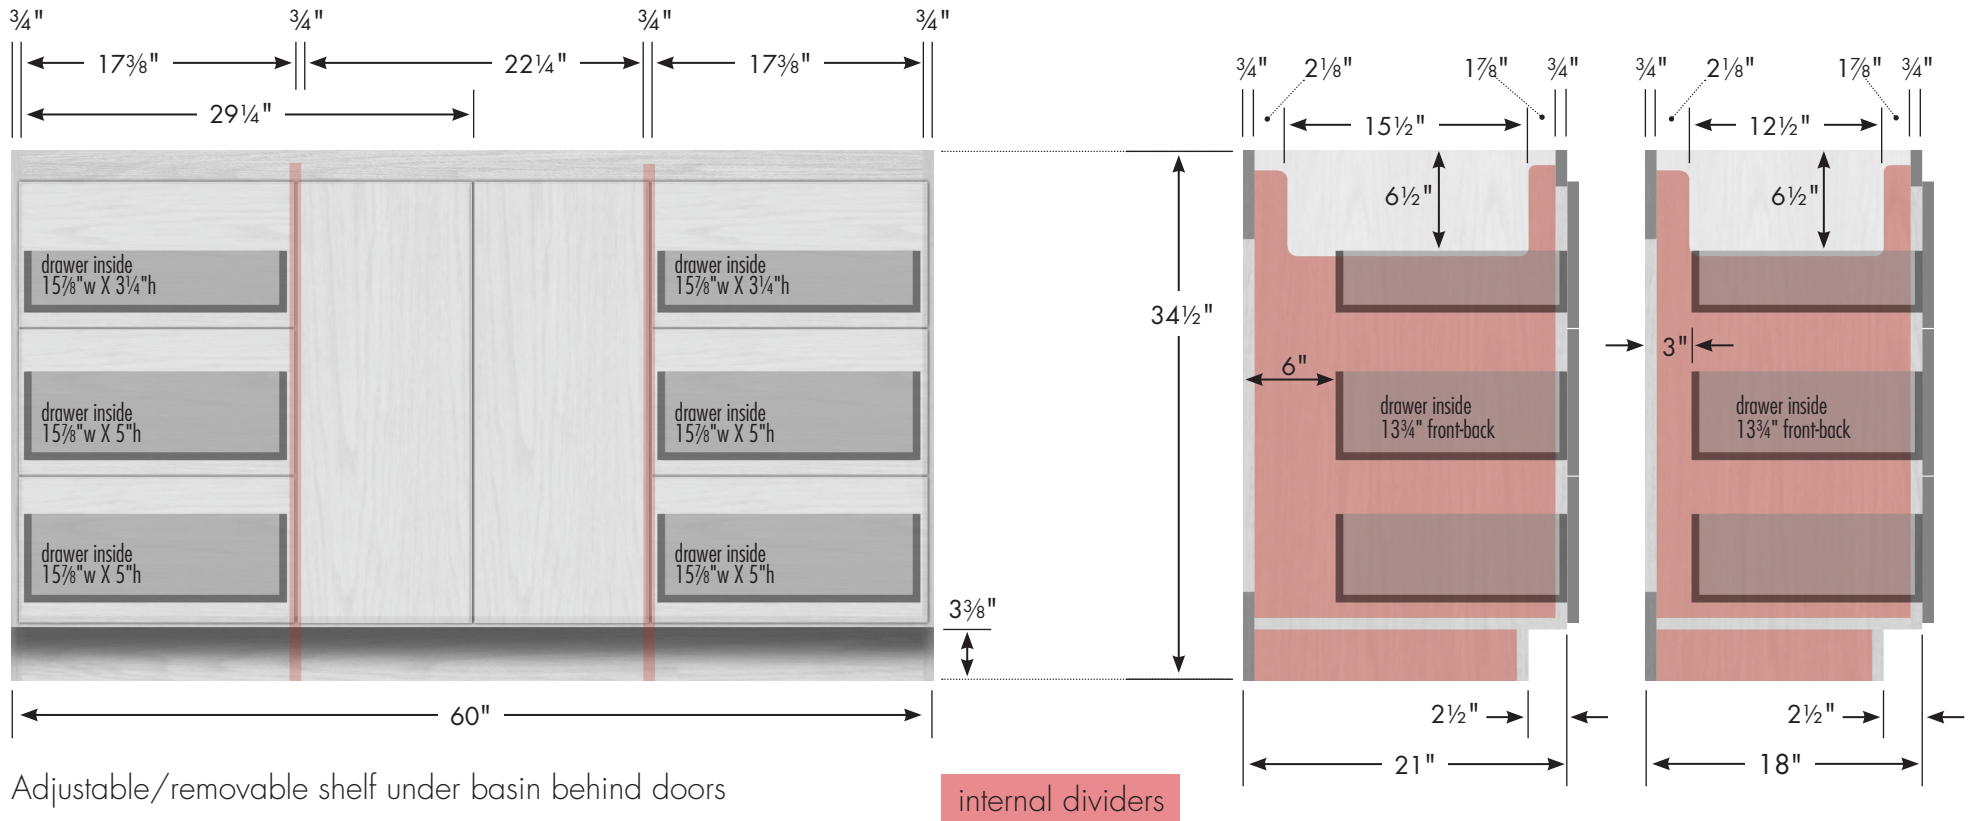

STRASSER

Montlake View Vanity 60"w, 34½"h, center basin

**60" Montlake View Vanity
Center Basin**
60" wide
34½" tall
21" or 18" front-to-back

Vanity back clear openings for plumbing
(may need to cut adjustable shelf)