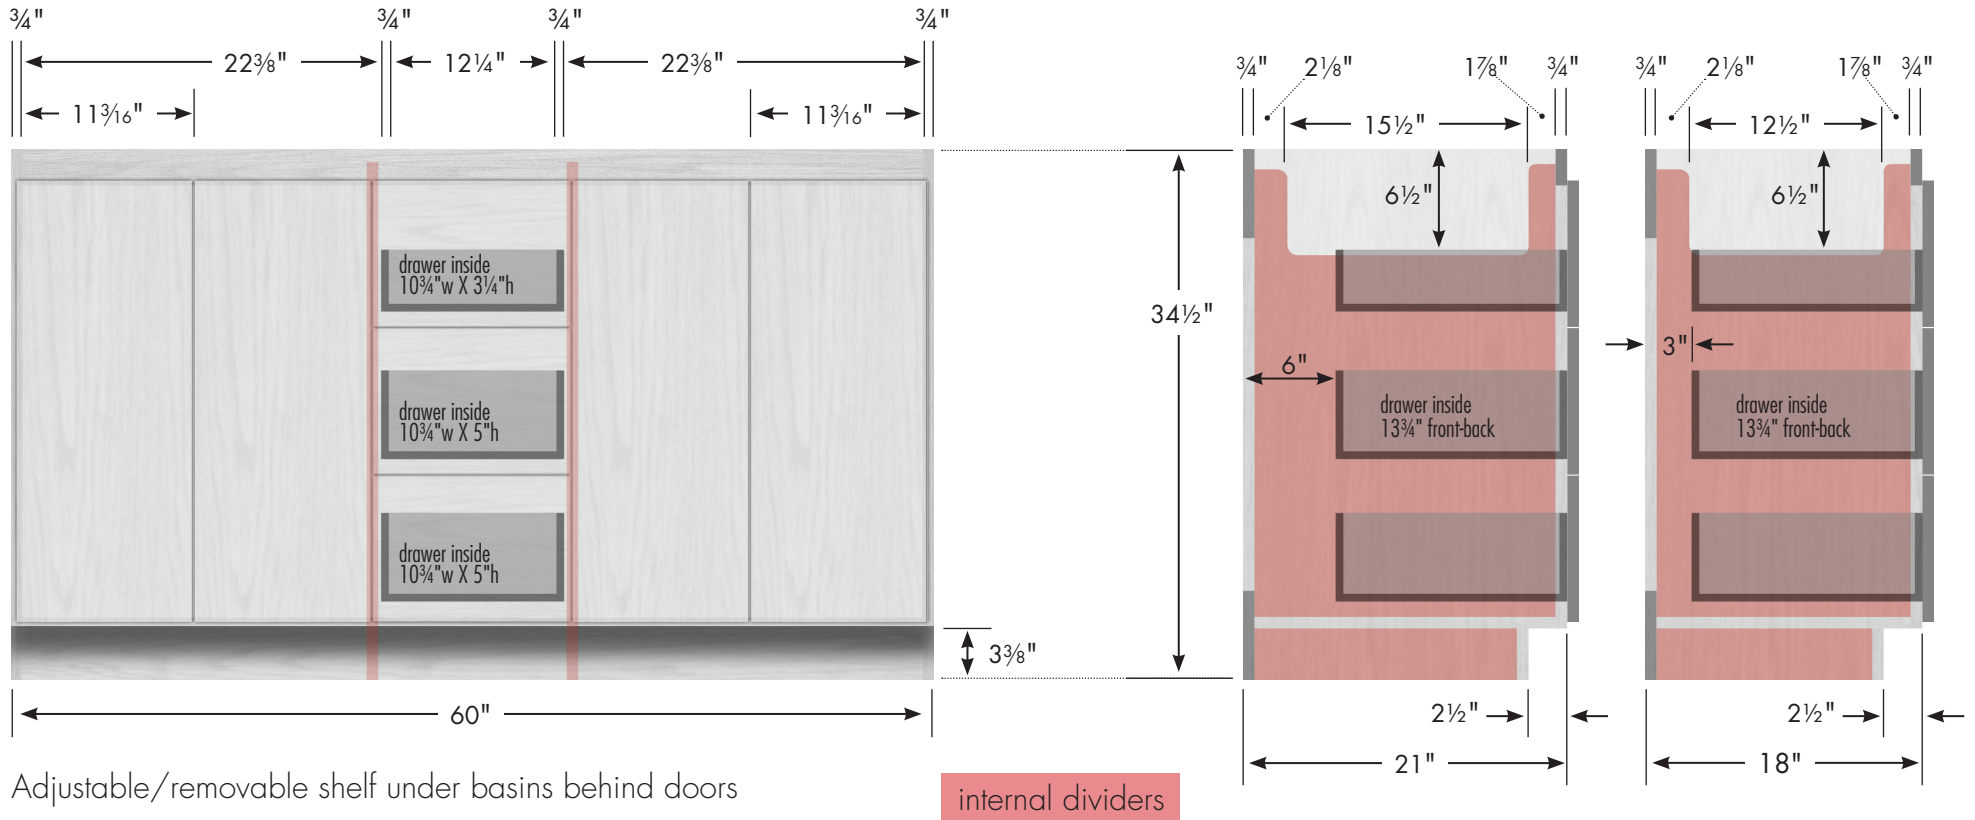

STRASSER

Montlake View Vanity 60"w, 34½"h, double basin

**60" Montlake View Vanity
Double Basin**
60" wide
34½" tall
21" or 18" front-to-back

Vanity back clear openings for plumbing
(may need to cut adjustable shelf)