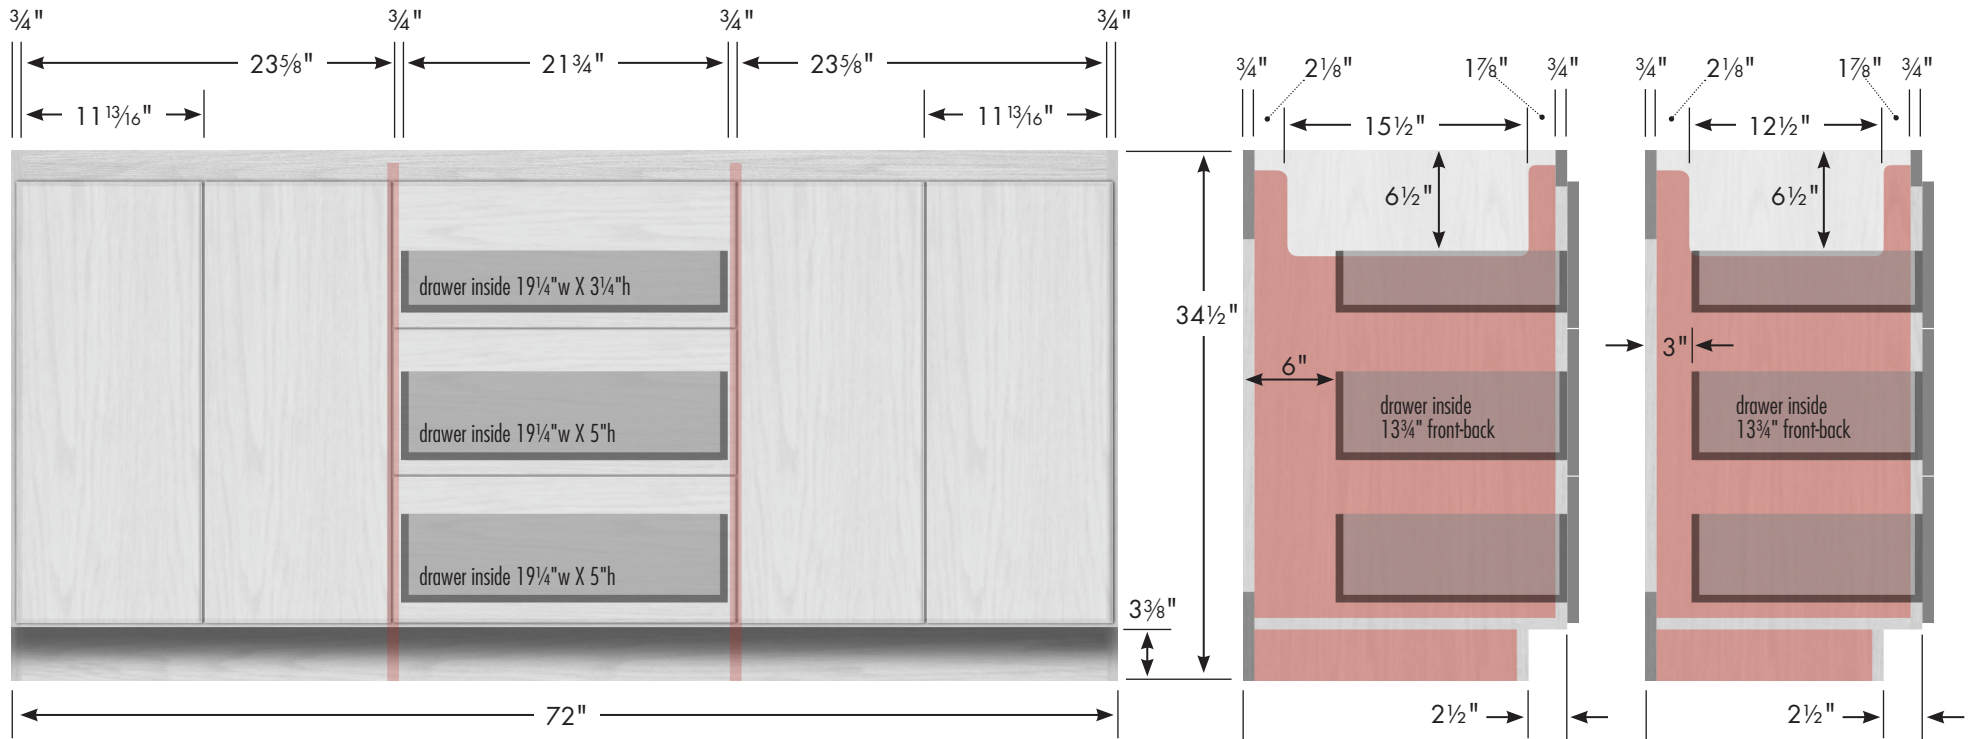

## Montlake View Vanity 72"w, 34½"h, double basin

Adjustable/removable shelf under basins behind doors

internal dividers

### 72" Montlake View Vanity

72" wide  
34½" tall  
21" or 18" front-to-back

Vanity back clear openings for plumbing  
(may need to cut adjustable shelf)