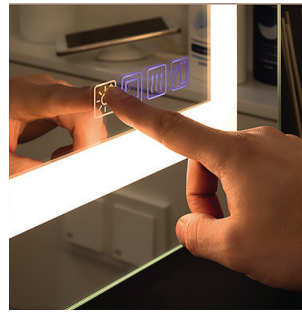

Connected technologies bring luxurious features to the bathroom

“Mirror, mirror on the wall, please connect me to the conference call.”

The humble bathroom mirror is getting a serious upgrade with Strasser Woodenworks' new Hi-tech Bluetooth Mirrors. For the homeowner, this means greater functionality, versatility, and, yes, a bit of entertainment from what was once simply a piece of reflective glass.

Touch-control icons located on the bottom of the mirror operate four independent functionalities:

Integrated backlighting: LEDs emit a glow from behind, ideal for creating a soft, ambient light for relaxing baths or late-night bathroom visits.

Built-in makeup lighting: Integrated LEDs along the mirror's "frame" are switchable between a warm/soft-light setting (2700k) or a cool/bright-light setting (4000k) depending on the task.

Defogging: Using a delicate heat, the defogging mirror keeps the glass free of steam during and after showers. It includes automatic shutoff.

Bluetooth and speakers: Homeowners can connect smartphones or tablets to the mirror via Bluetooth to listen to music, the news, or podcasts.