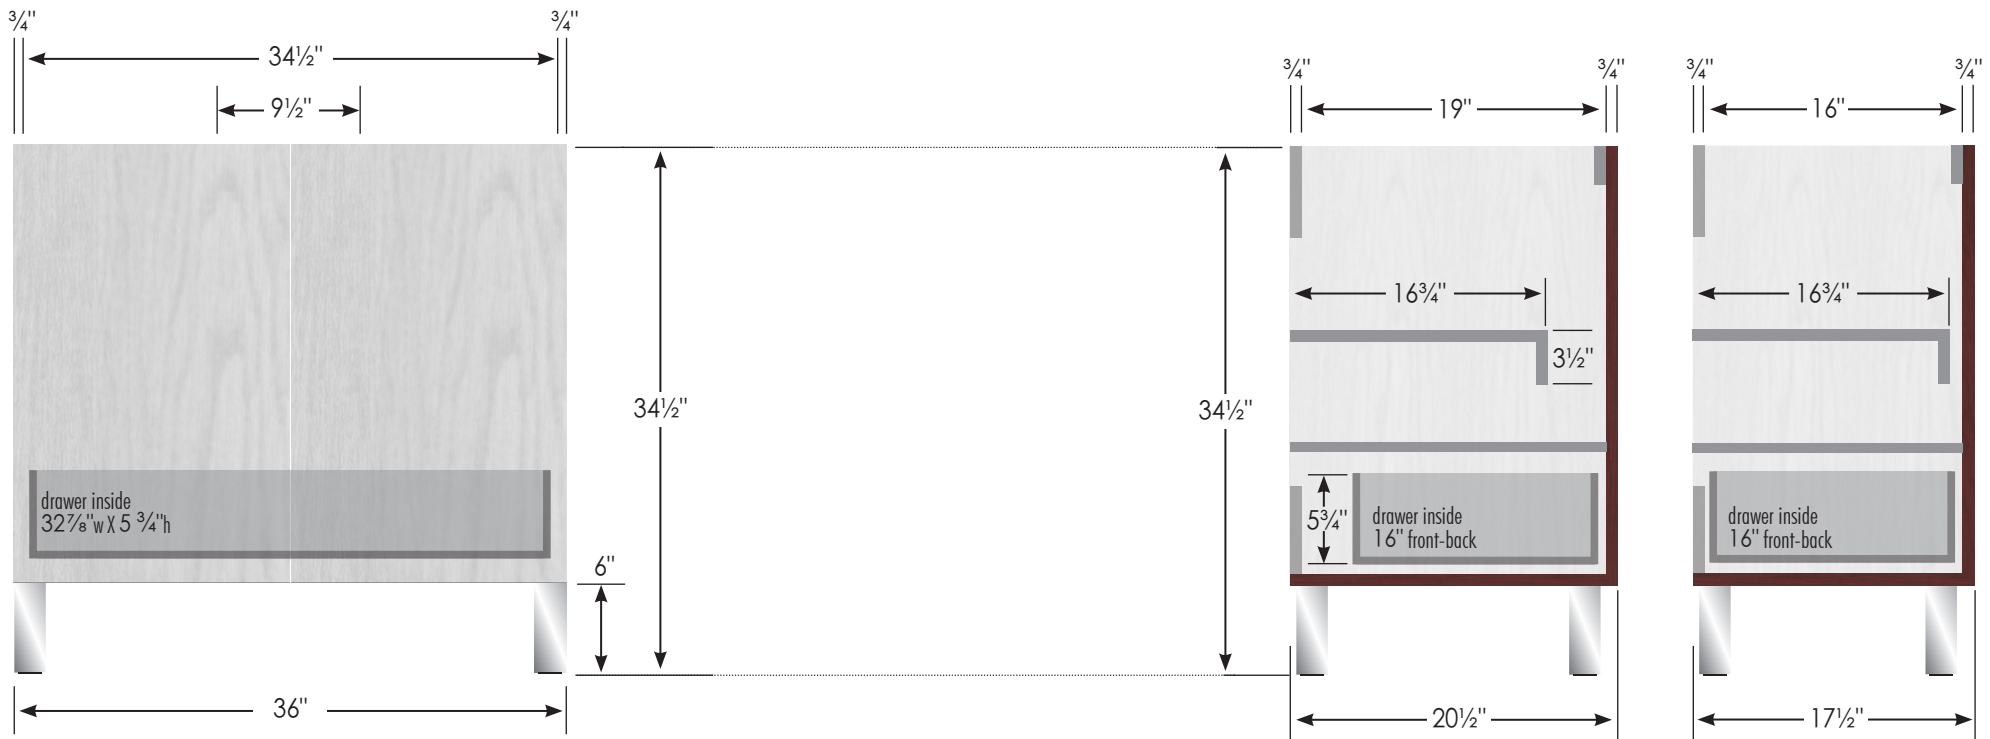

STRASSER

Specifications:

Celebria Milo Vanity
36" wide

36" wide, 34½" tall
20½" or 17½" front-to-back

Vanity back clear openings
for plumbing