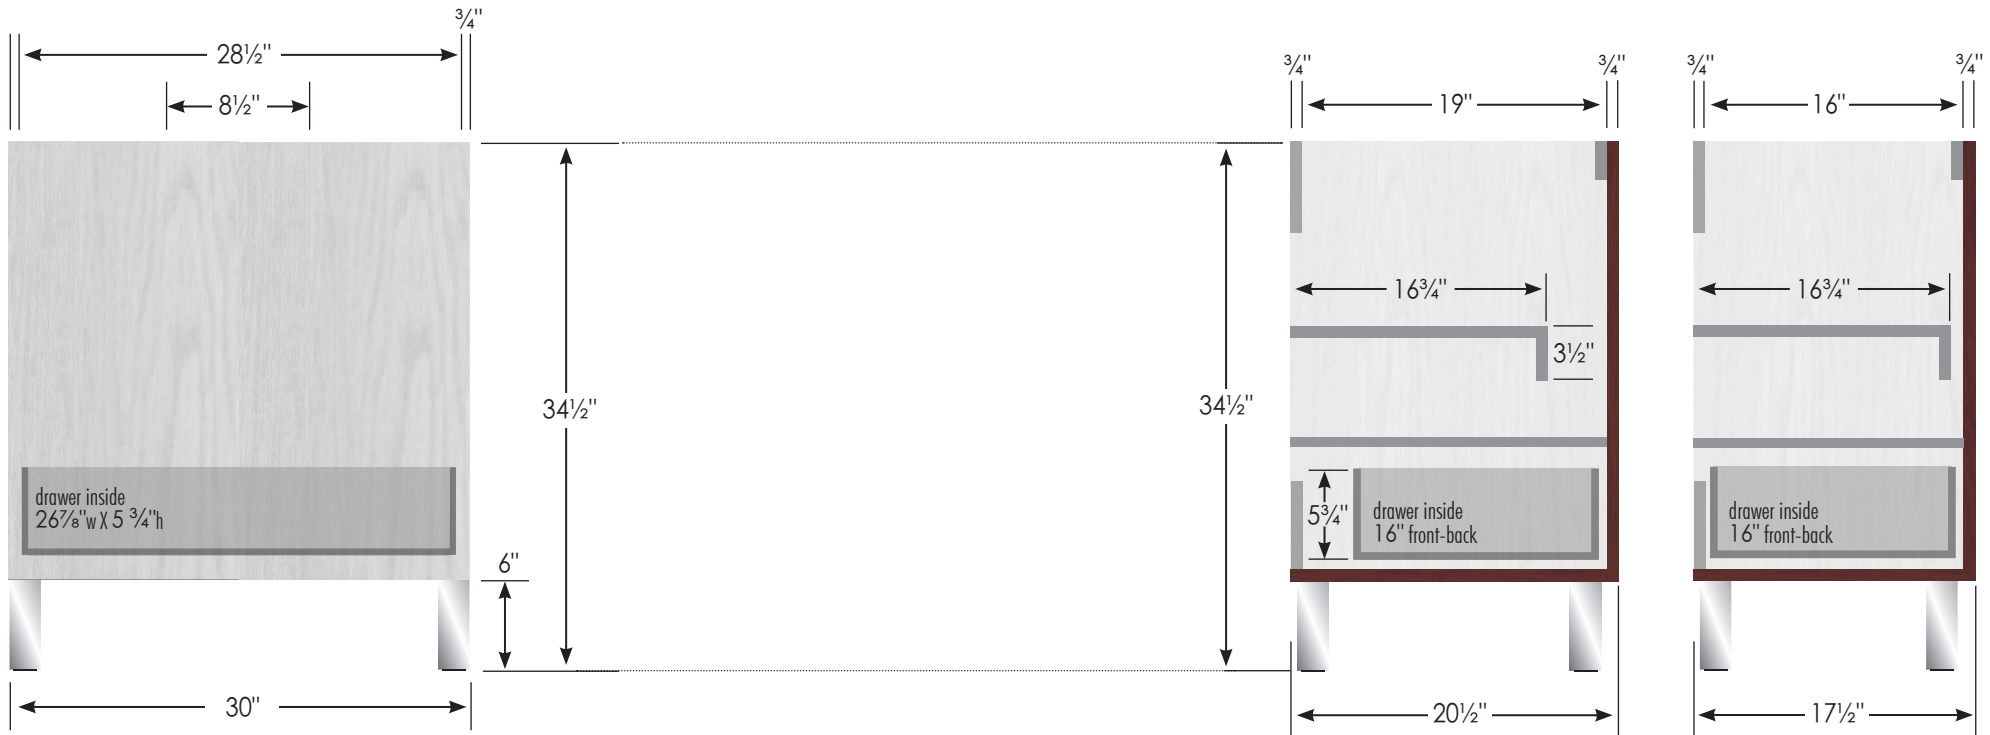

# STRASSER

Specifications:

**Celebria Milo Vanity**  
30" wide

30" wide, 34 1/2" tall  
20 1/2" or 17 1/2" front-to-back

Vanity back clear openings  
for plumbing