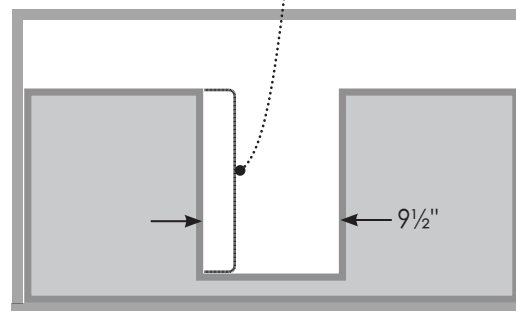

STRASSER

Specifications:

Celebria Amiri Vanity
36" wide

36" wide, 34 1/2" tall
20 1/2" or 17 1/2" front-to-back

Vanity back clear openings
for plumbing