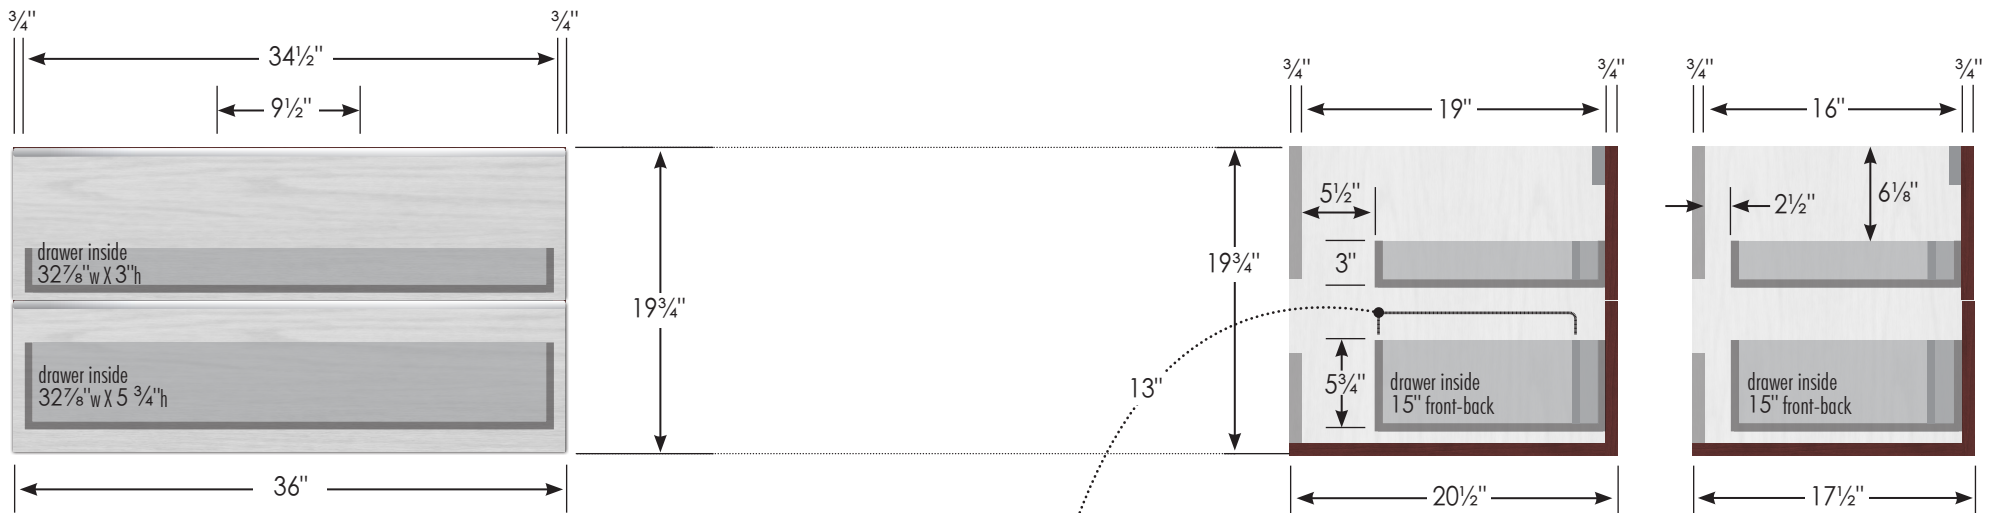

STRASSER

Specifications:

Celebria Amiri Vanity
36" wide

36" wide, 34 1/2" tall
20 1/2" or 17 1/2" front-to-back

Vanity back clear openings
for plumbing