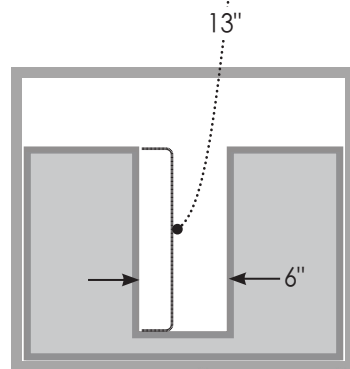

STRASSER

Specifications:

Celebria Amiri Vanity
24" wide

24" wide, 34 1/2" tall
20 1/2" or 17 1/2" front-to-back

Vanity back clear openings
for plumbing