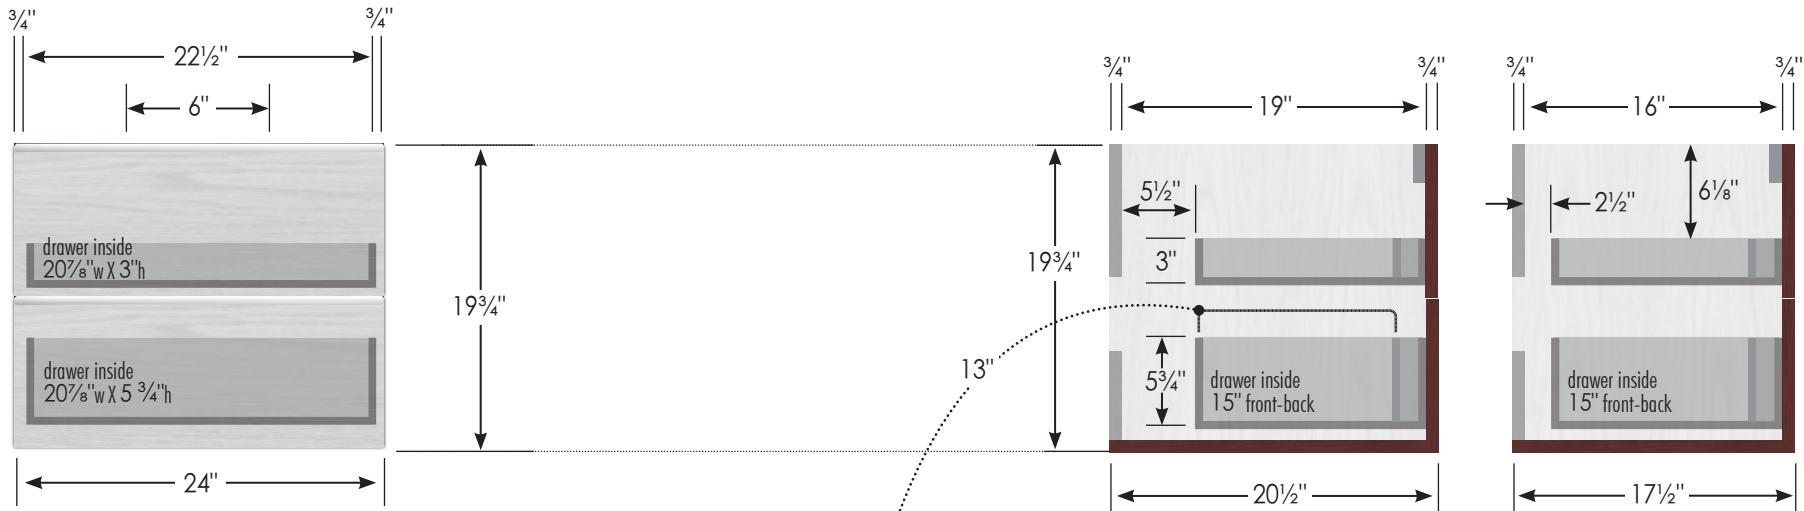

STRASSER

Specifications:

Celebria Amiri Vanity
24" wide

24" wide, 34 1/2" tall
20 1/2" or 17 1/2" front-to-back

Vanity back clear openings
for plumbing