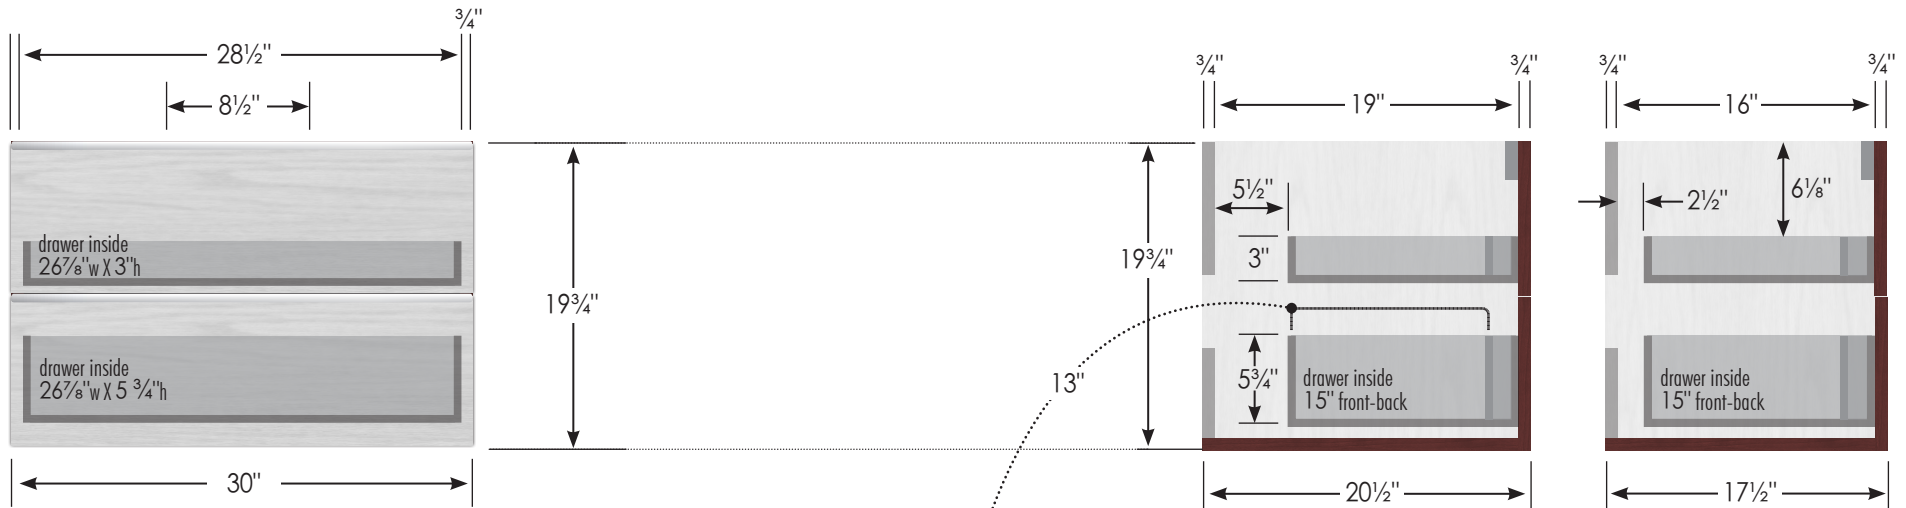

# STRASSER

Specifications:

**Celebria Amiri Vanity**  
30" wide

30" wide, 34 1/2" tall  
20 1/2" or 17 1/2" front-to-back

Vanity back clear openings  
for plumbing