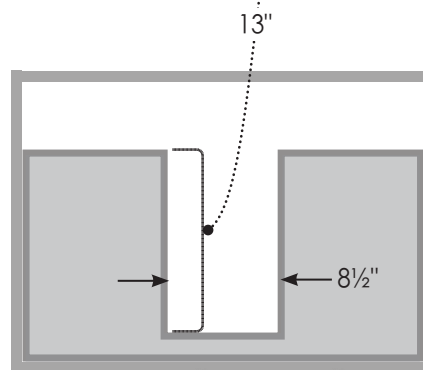

# STRASSER

Specifications:

**Celebria Amiri Vanity**  
30" wide

30" wide, 34 1/2" tall  
20 1/2" or 17 1/2" front-to-back

Vanity back clear openings  
for plumbing