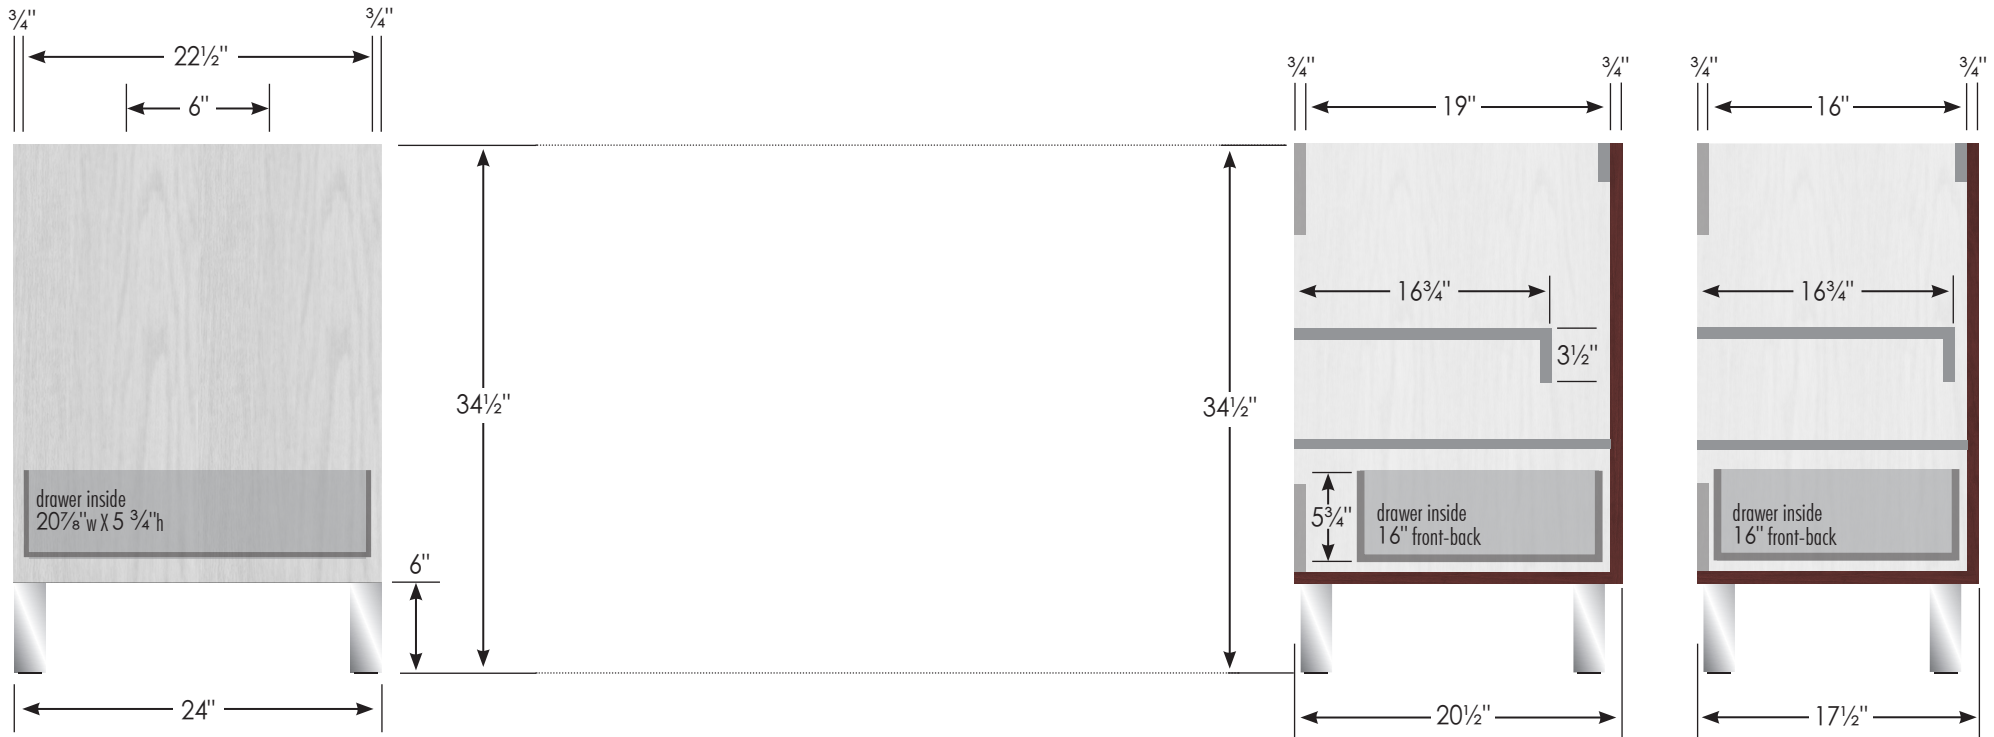

STRASSER

Specifications:

Celebria Milo Vanity
24" wide

24" wide, 34 1/2" tall
20 1/2" or 17 1/2" front-to-back

Vanity back clear openings
for plumbing