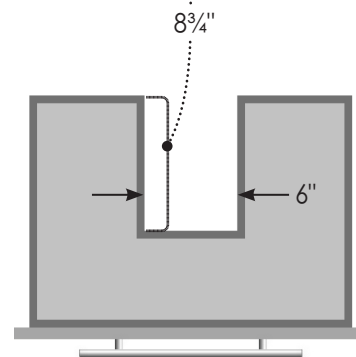

STRASSER

Specifications:

Montlake Town Vanity
24" wide

24" wide, 34 1/2" tall
21" or 18" front-to-back

Vanity back clear openings
for plumbing