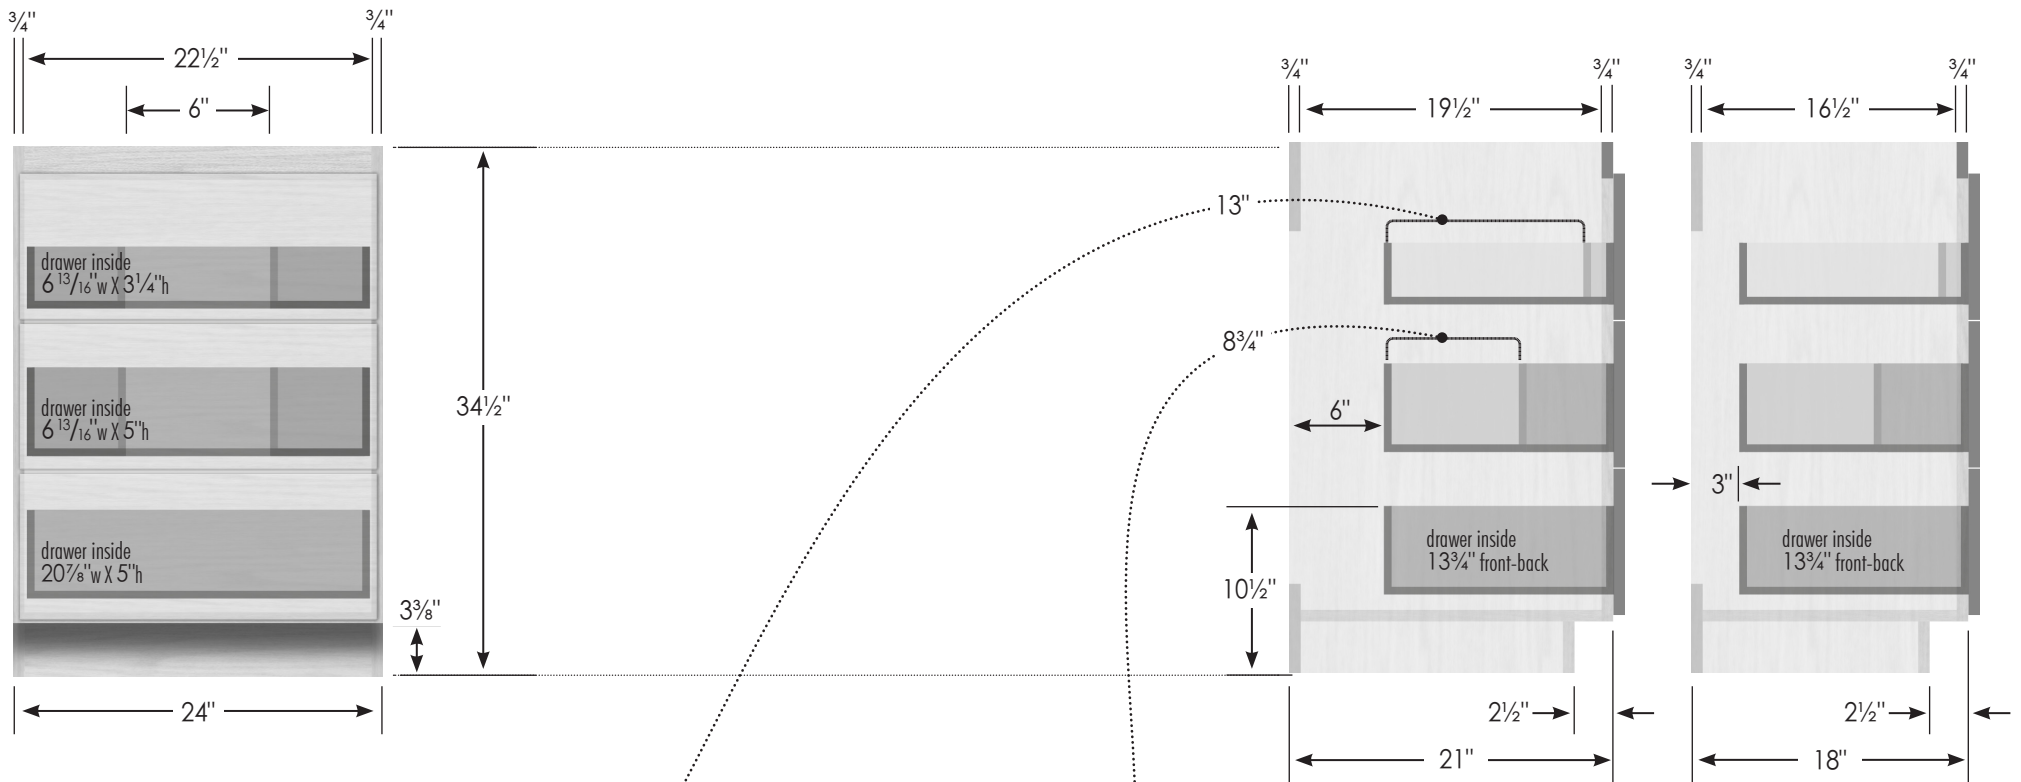

STRASSER

Specifications:

Montlake Town Vanity
24" wide

24" wide, 34 1/2" tall
21" or 18" front-to-back

Vanity back clear openings
for plumbing