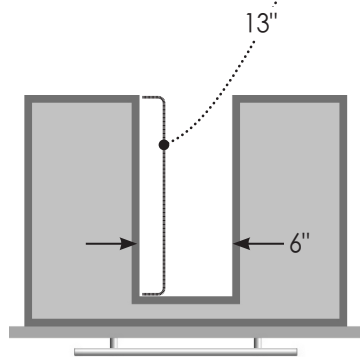

STRASSER

Specifications:

Montlake Town Vanity
24" wide

24" wide, 34 1/2" tall
21" or 18" front-to-back

Vanity back clear openings
for plumbing