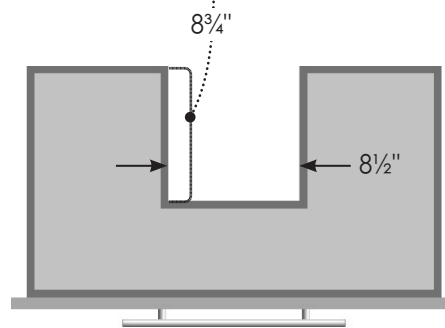

STRASSER

Specifications:

Montlake Town Vanity
30" wide

30" wide, 34 1/2" tall
21" or 18" front-to-back

Vanity back clear openings
for plumbing