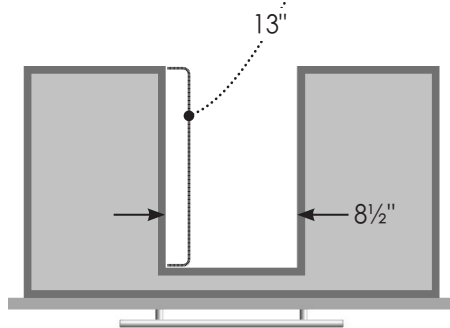

STRASSER

Specifications:

Montlake Town Vanity
30" wide

30" wide, 34 1/2" tall
21" or 18" front-to-back

Vanity back clear openings
for plumbing