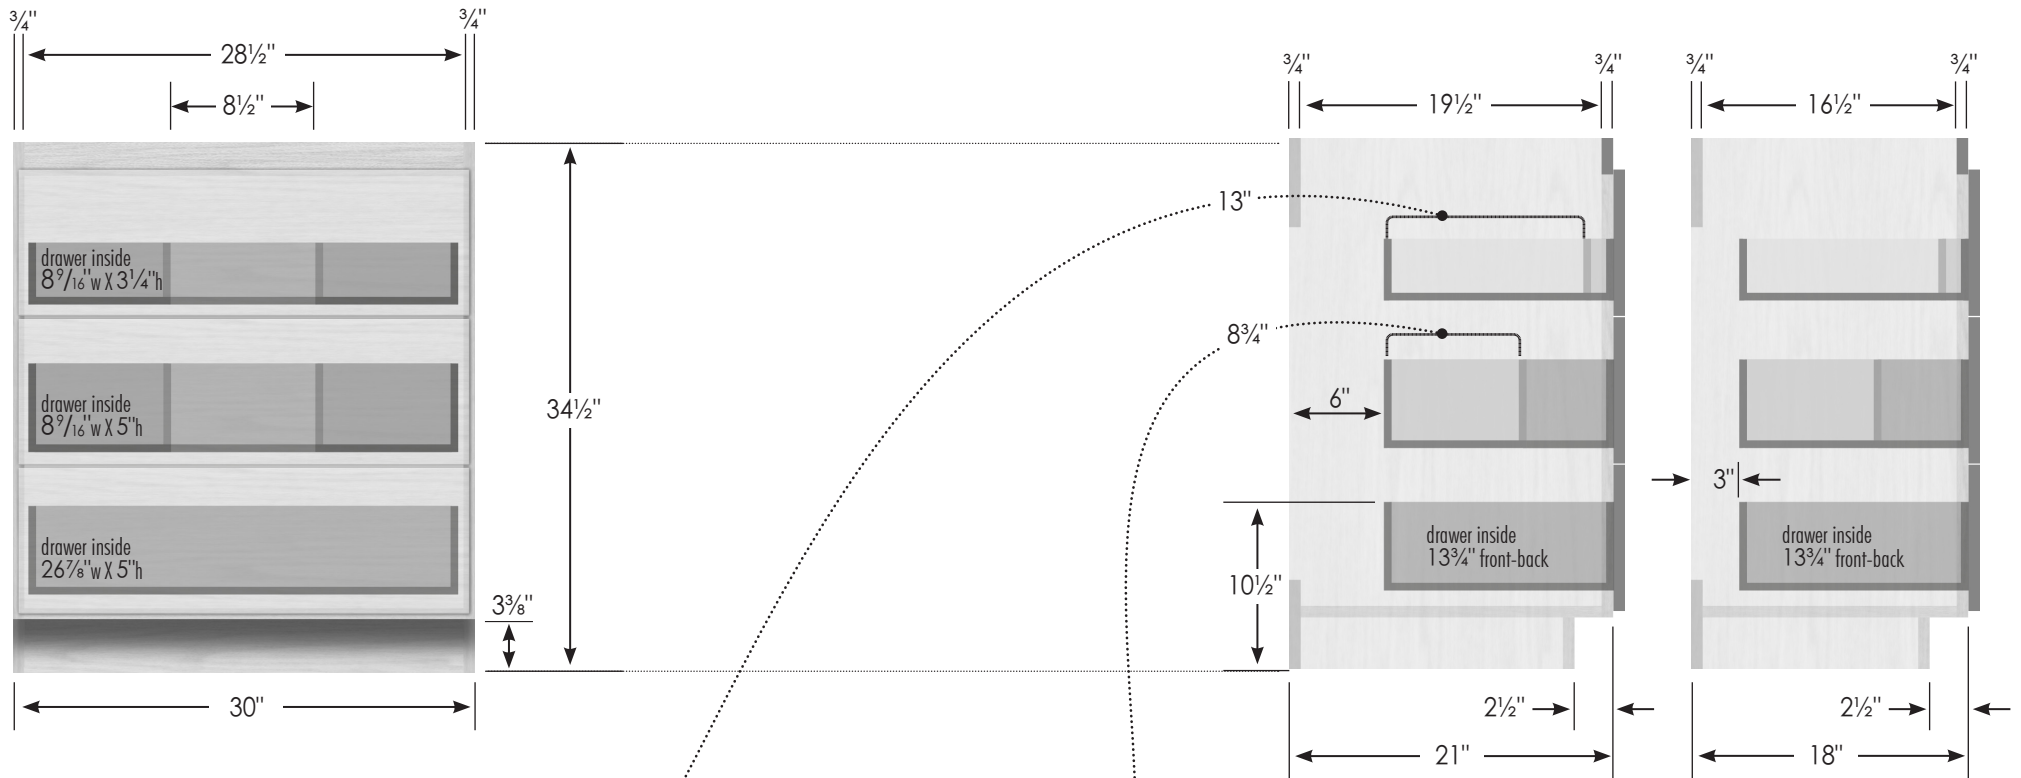

STRASSER

Specifications:

Montlake Town Vanity
30" wide

30" wide, 34 1/2" tall
21" or 18" front-to-back

Vanity back clear openings
for plumbing