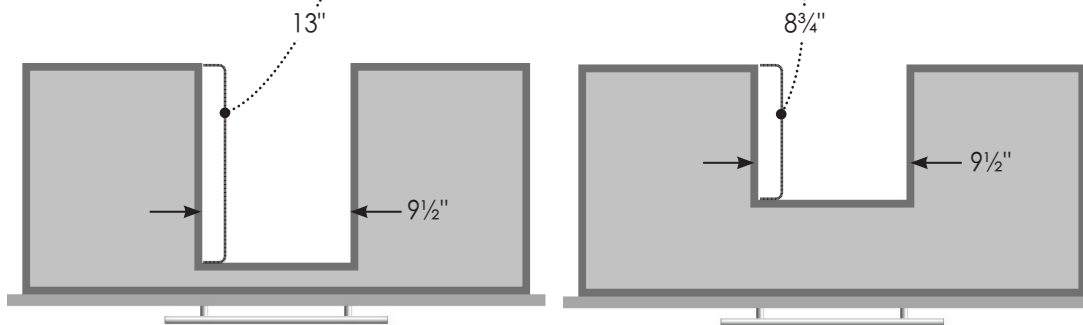

STRASSER

Specifications:

Montlake Town Vanity
36" wide

36" wide, 34 1/2" tall
21" or 18" front-to-back

Vanity back clear openings
for plumbing