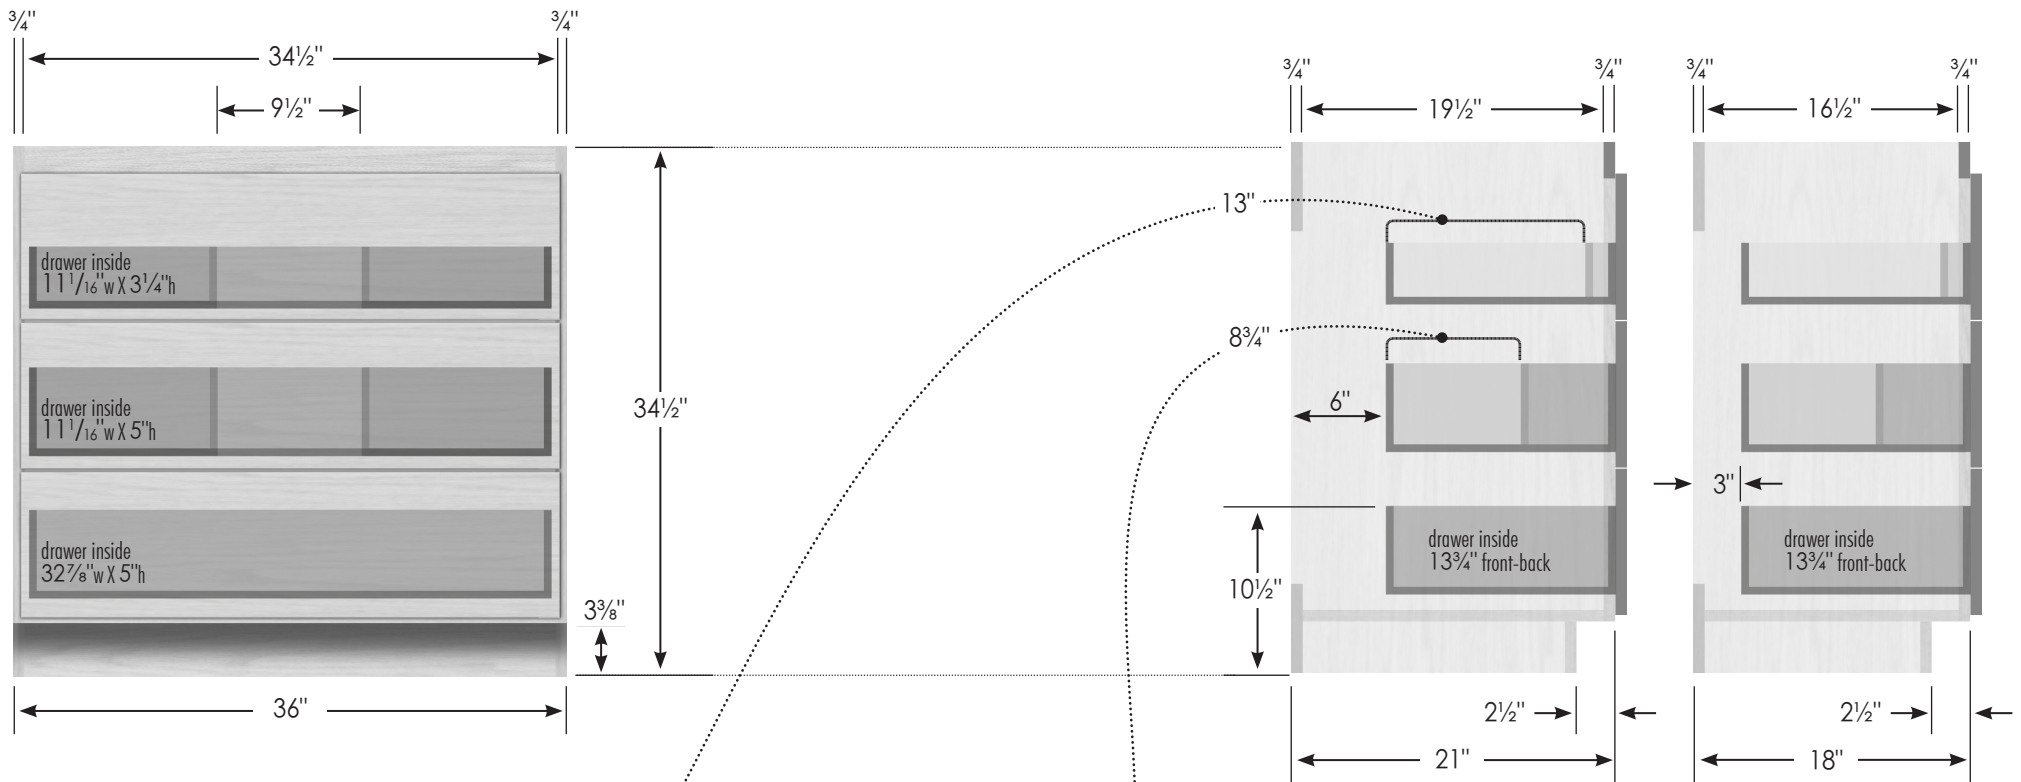

STRASSER

Specifications:

Montlake Town Vanity
36" wide

36" wide, 34 1/2" tall
21" or 18" front-to-back

Vanity back clear openings
for plumbing