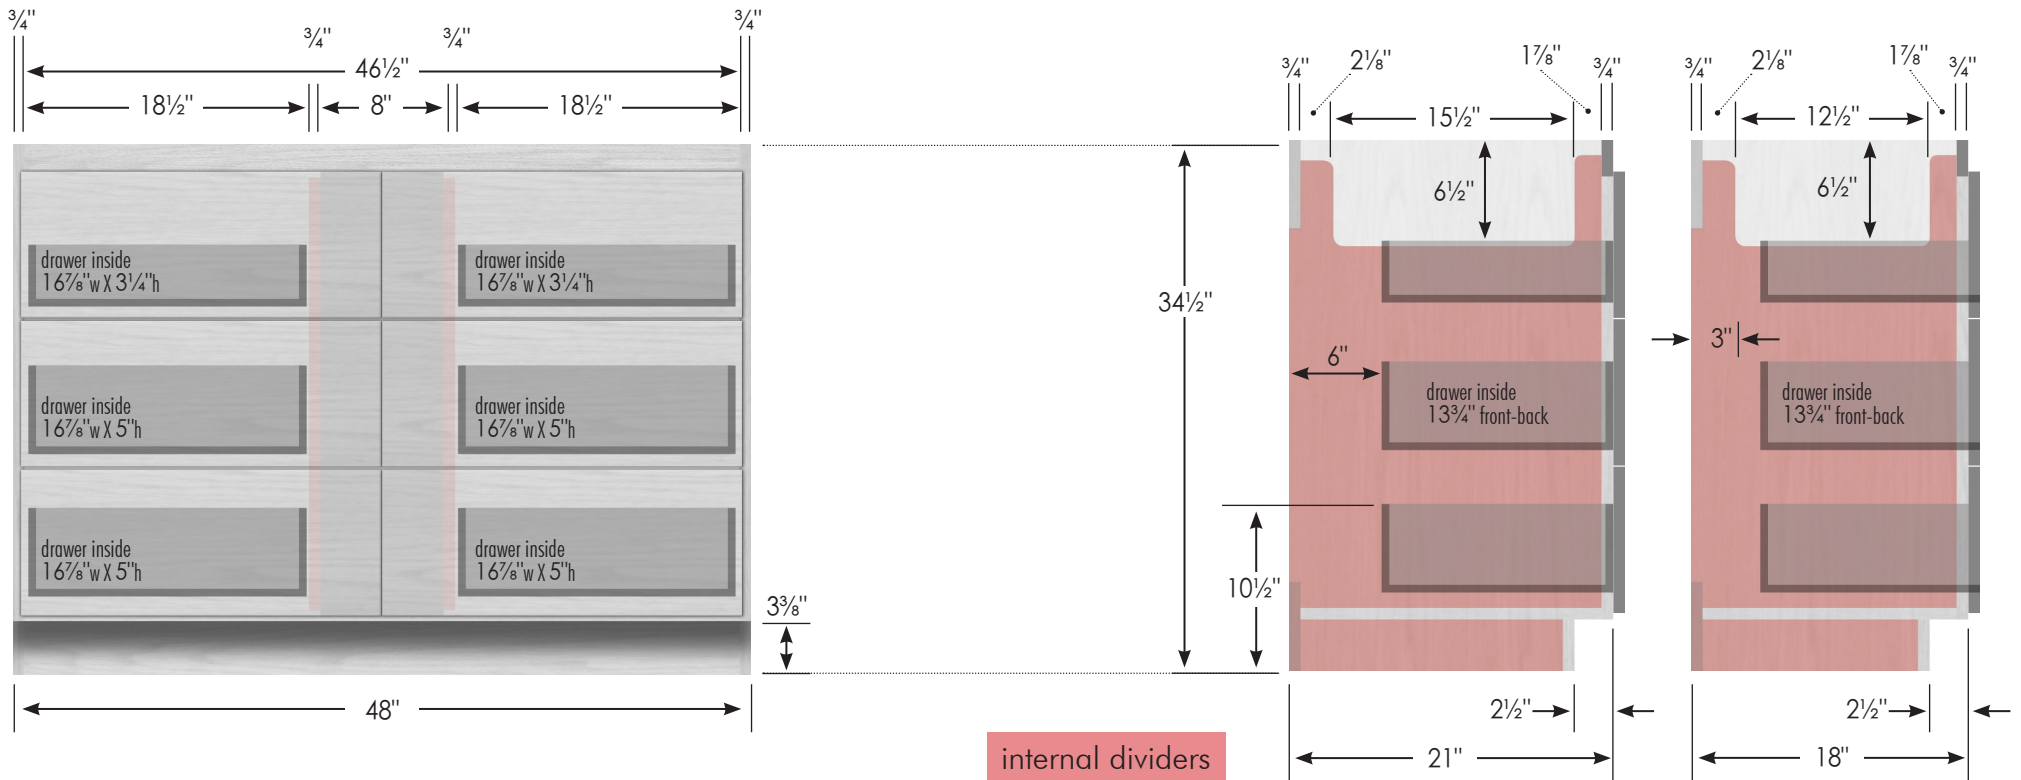

# STRASSER

Specifications:

Montlake Town Vanity  
48" wide

48" wide, 34 1/2" tall  
21" or 18" front-to-back

Vanity back clear openings  
for plumbing