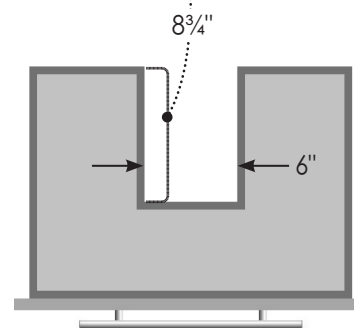

STRASSER

Specifications:

Ravenna Town Vanity
24" wide

24" wide, 34 1/2" tall
21" or 18" front-to-back

6

Vanity back clear openings
for plumbing