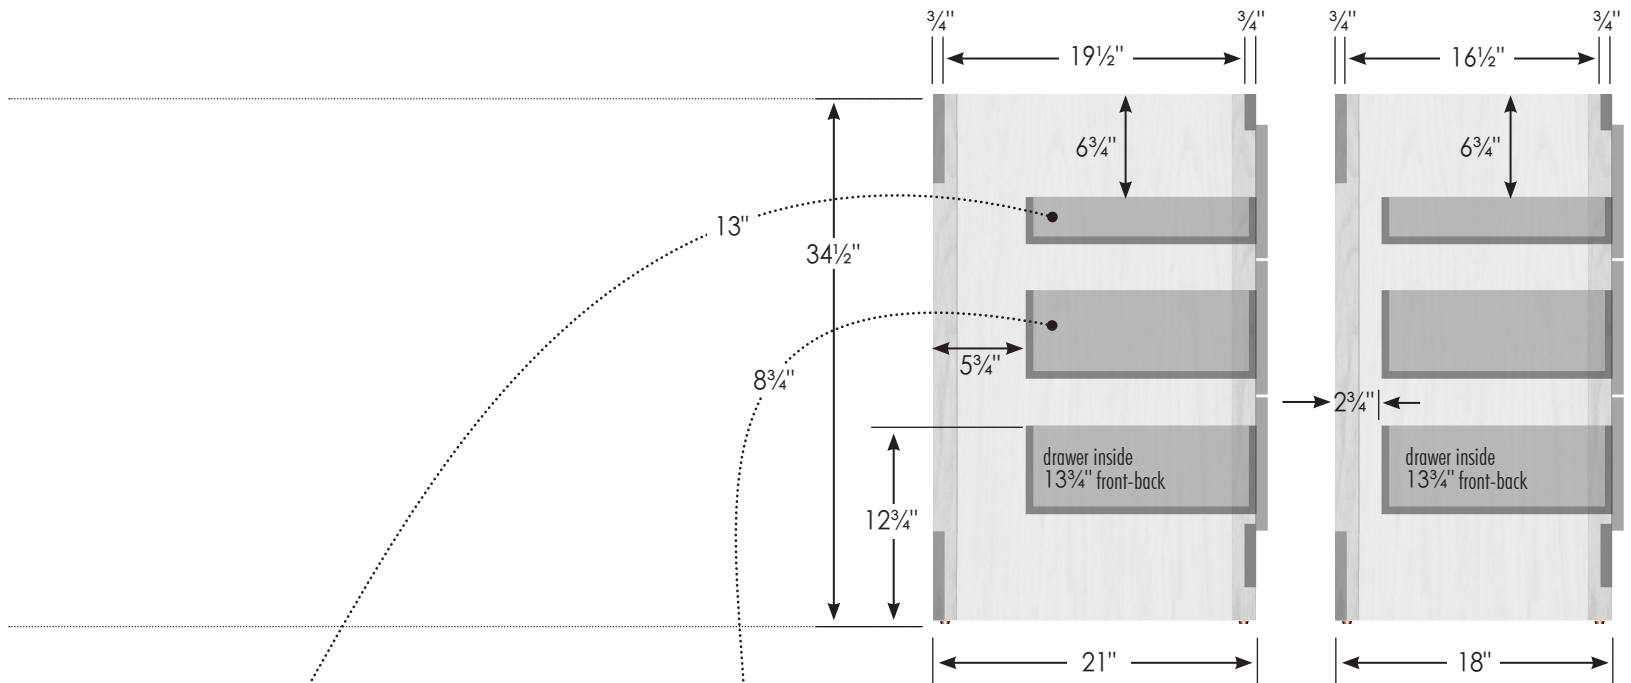

STRASSER

Specifications:

Ravenna Town Vanity
24" wide

24" wide, 34 1/2" tall
21" or 18" front-to-back

6

Vanity back clear openings
for plumbing