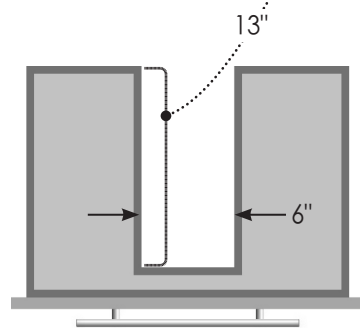

STRASSER

Specifications:

Ravenna Town Vanity
24" wide

24" wide, 34 1/2" tall
21" or 18" front-to-back

6

Vanity back clear openings
for plumbing