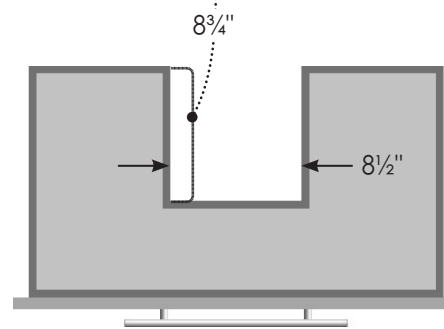

STRASSER

Specifications:

Ravenna Town Vanity
30" wide

30" wide, 34 1/2" tall
21" or 18" front-to-back

5

Vanity back clear openings
for plumbing