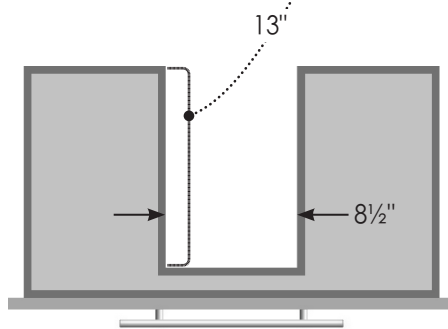

STRASSER

Specifications:

Ravenna Town Vanity
30" wide

30" wide, 34 1/2" tall
21" or 18" front-to-back

5

Vanity back clear openings
for plumbing