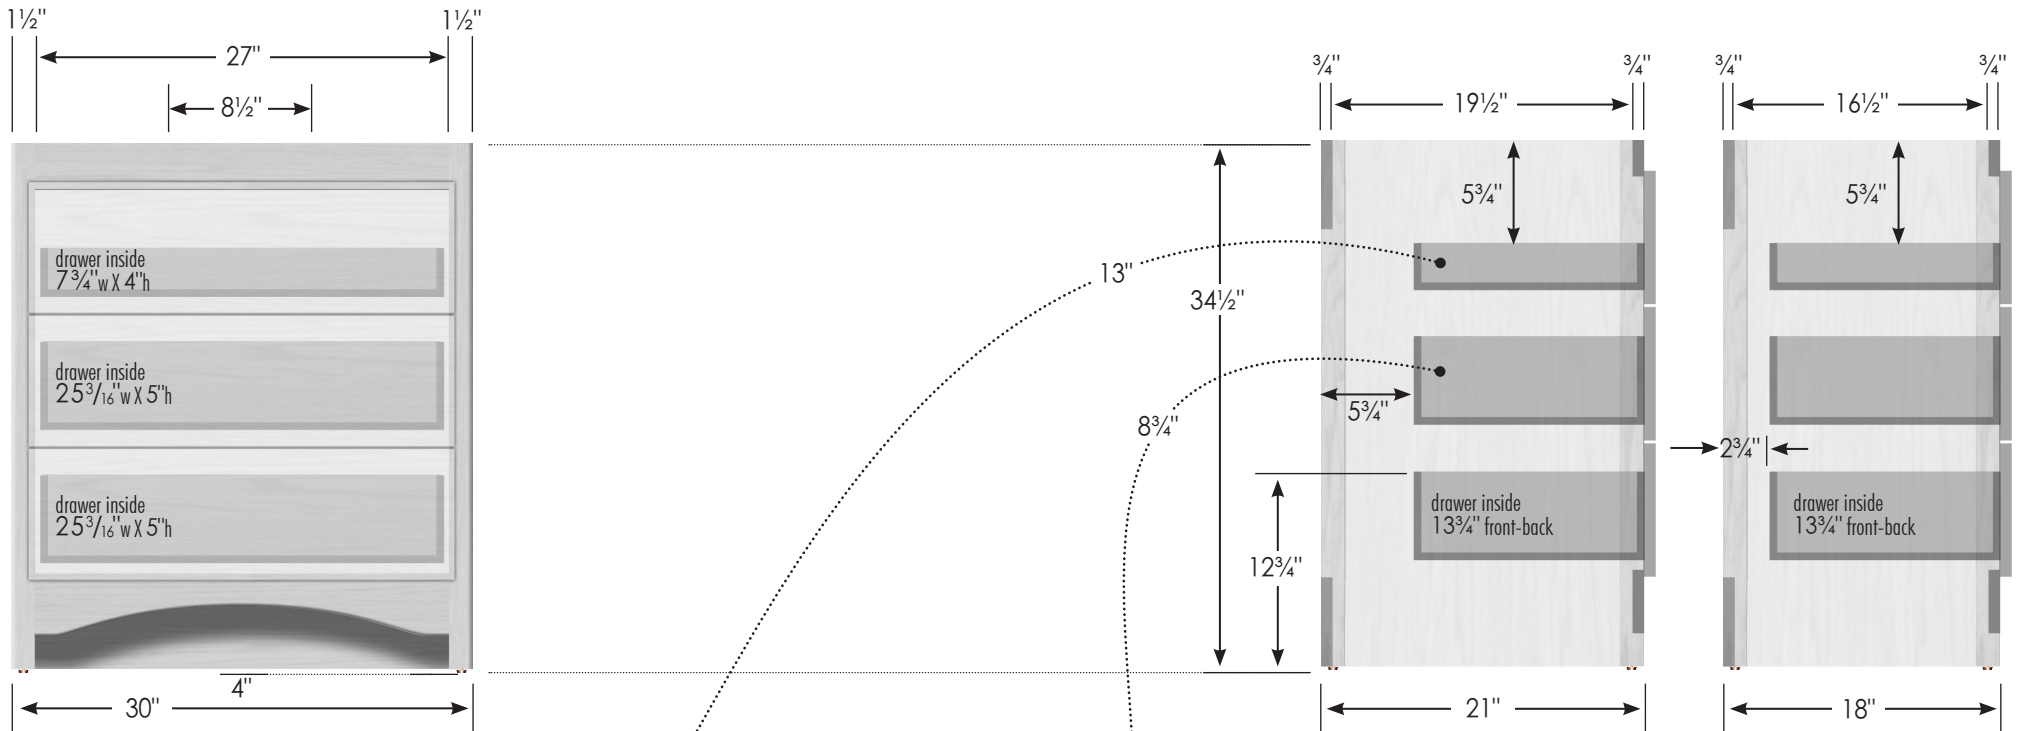

STRASSER

Specifications:

Ravenna Town Vanity
30" wide

30" wide, 34 1/2" tall
21" or 18" front-to-back

5

Vanity back clear openings
for plumbing