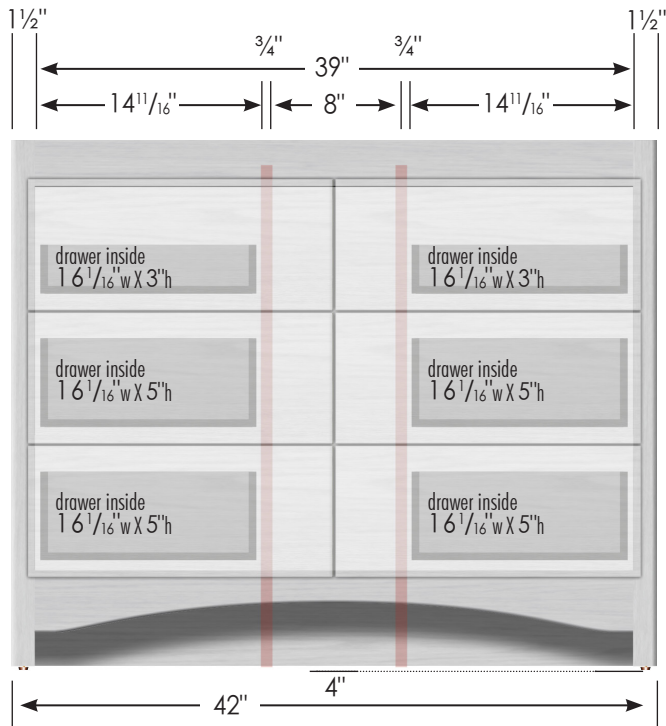

STRASSER

Specifications:

Ravenna Town Vanity
42" wide

internal dividers

42" wide, 34 1/2" tall
21" or 18" front-to-back

3

Vanity back clear openings
for plumbing