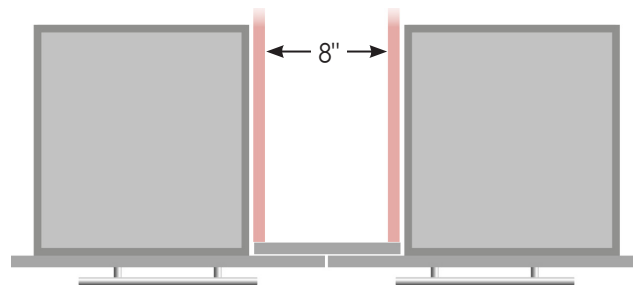

STRASSER

Specifications:

Ravenna Town Vanity
42" wide

internal dividers

42" wide, 34 1/2" tall
21" or 18" front-to-back

3

Vanity back clear openings
for plumbing