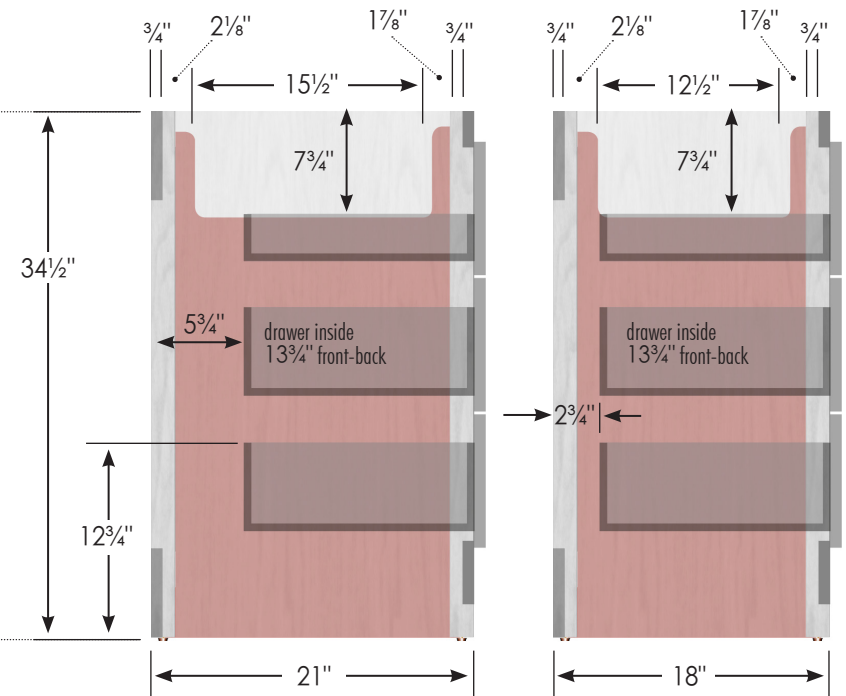

STRASSER

Specifications:

Ravenna Town Vanity
42" wide

internal dividers

42" wide, 34 1/2" tall
21" or 18" front-to-back

3

Vanity back clear openings
for plumbing