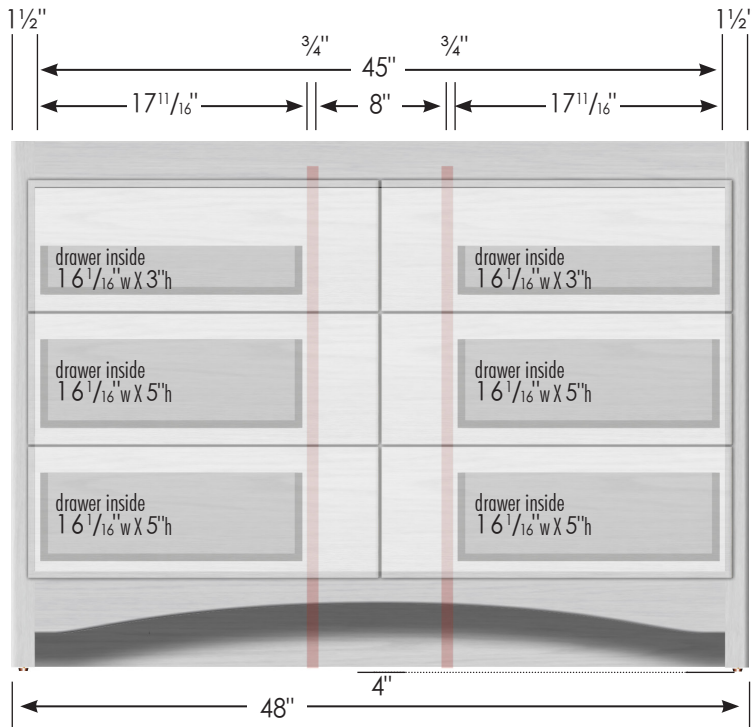

STRASSER

Specifications:

Ravenna Town Vanity
48" wide

internal dividers

48" wide, 34 1/2" tall
21" or 18" front-to-back

2

Vanity back clear openings
for plumbing