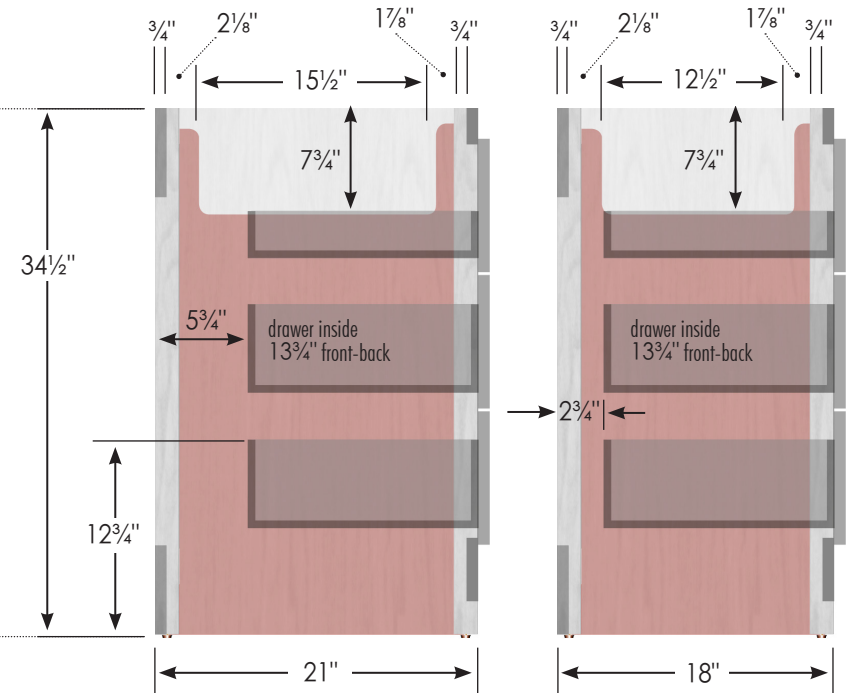

STRASSER

Specifications:

Ravenna Town Vanity
48" wide

internal dividers

48" wide, 34 1/2" tall
21" or 18" front-to-back

2

Vanity back clear openings
for plumbing