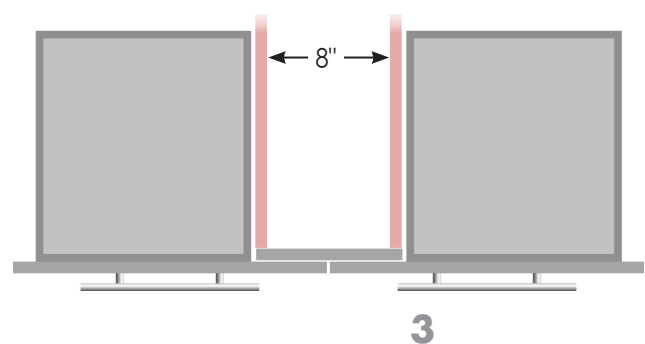

STRASSER

Specifications:

Wallingford Town Vanity
42" wide

internal dividers

42" wide, 34 1/2" tall
21" or 18" front-to-back

Vanity back clear openings
for plumbing