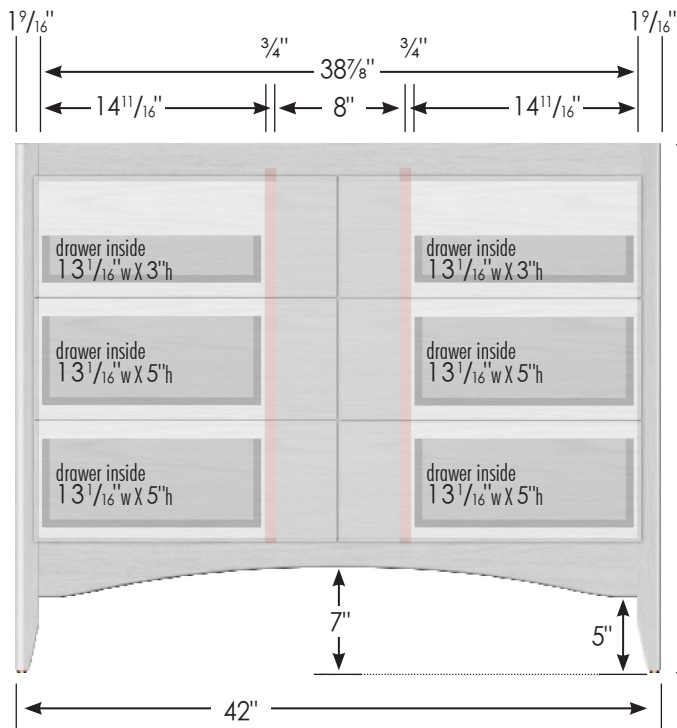

STRASSER

Specifications:

Wallingford Town Vanity
42" wide

internal dividers

42" wide, 34 1/2" tall
21" or 18" front-to-back

Vanity back clear openings
for plumbing