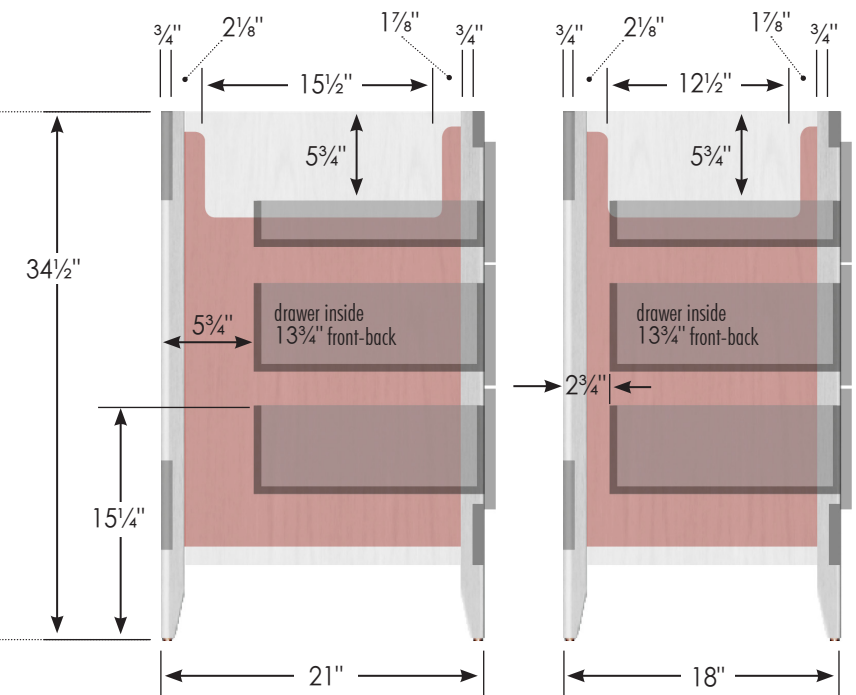

STRASSER

Specifications:

Wallingford Town Vanity
42" wide

internal dividers

42" wide, 34 1/2" tall
21" or 18" front-to-back

Vanity back clear openings
for plumbing