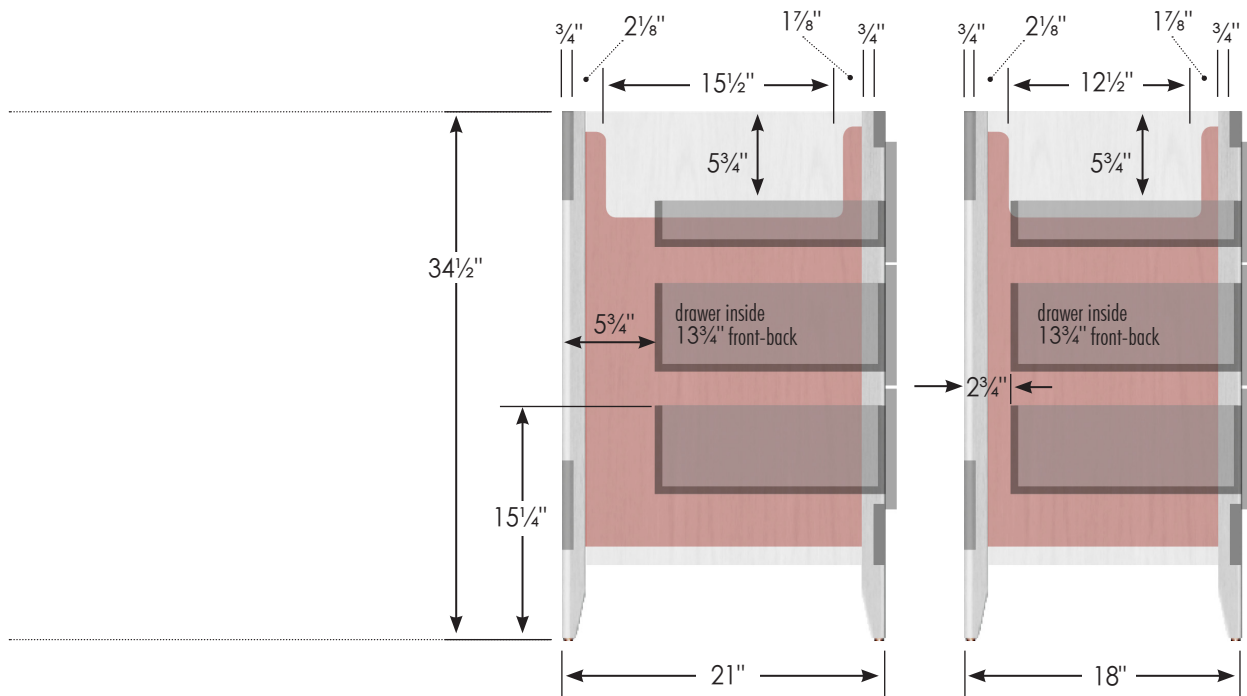

# STRASSER

Specifications:

Wallingford Town Vanity  
48" wide

internal dividers

48" wide, 34 1/2" tall  
21" or 18" front-to-back

Vanity back clear openings for plumbing