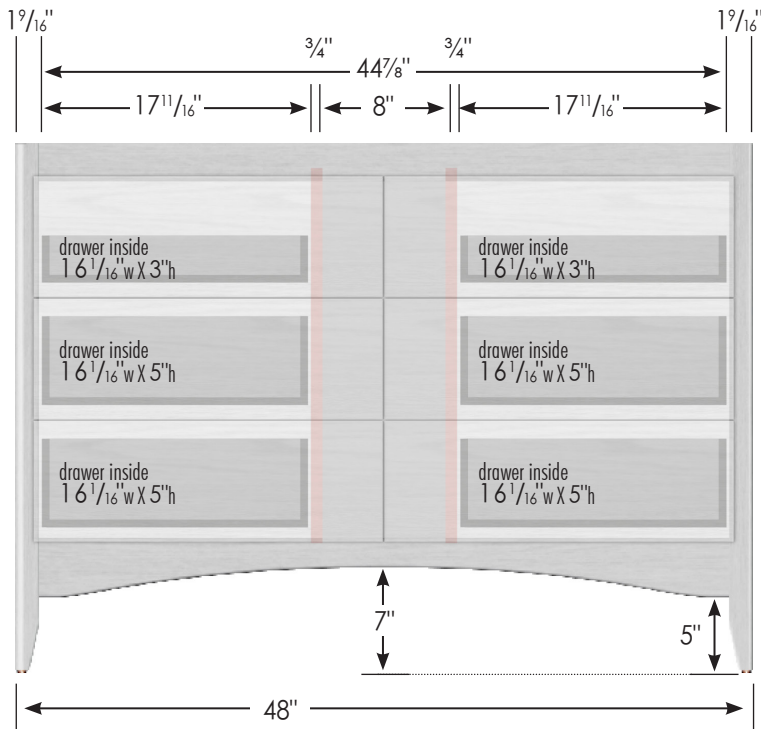

# STRASSER

Specifications:

Wallingford Town Vanity  
48" wide

internal dividers

48" wide, 34 1/2" tall  
21" or 18" front-to-back

Vanity back clear openings for plumbing