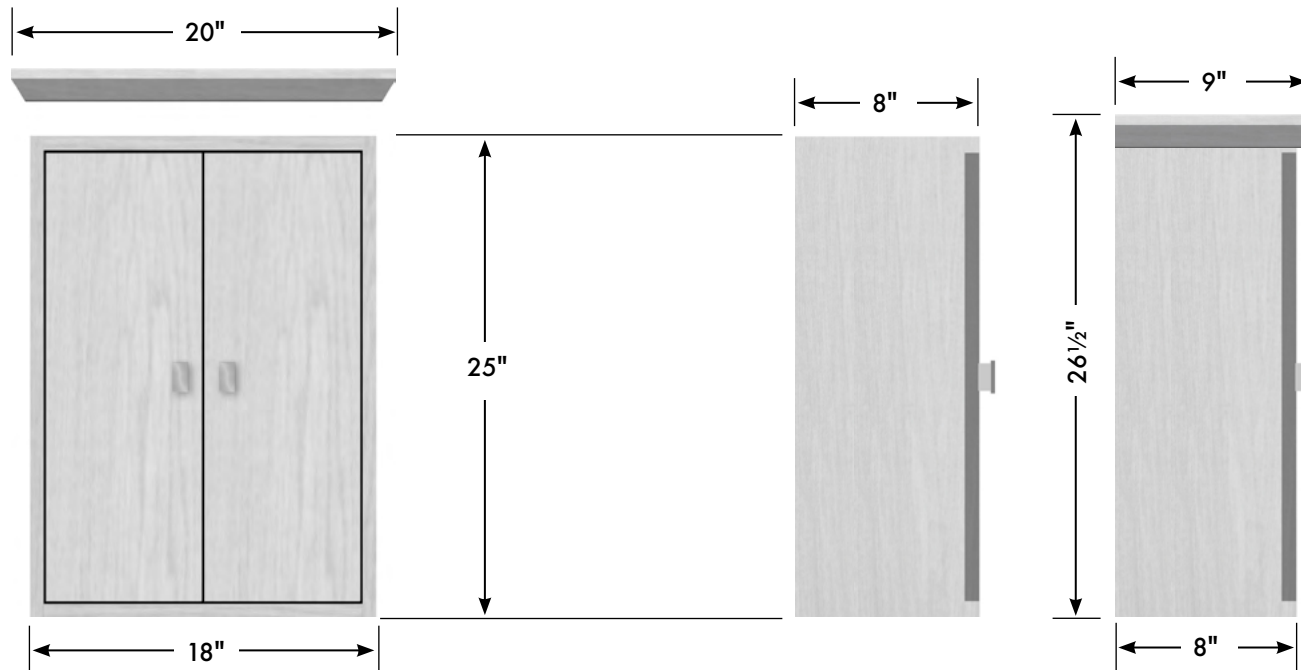

with optional crown:

20" wide, 27 1/2" tall, 9" front-to-back

⇐ with optional crown

3

STRASSER

Specifications:

24" Contemporary
Cubby

2 adjustable position shelves; 3/8" thick frosted acrylic, radiused front edge.

24" Contemporary Cubby

24" wide

25" tall

8" front-to-back

with optional crown:

26" wide, 26 1/2" tall, 9" front-to-back

← with optional crown

4

STRASSER

Specifications:

18" Contemporary
Cubby

2 adjustable position shelves; 3/8" thick frosted acrylic, radiused front edge.

18" Contemporary Cubby

18" wide

25" tall

8" front-to-back