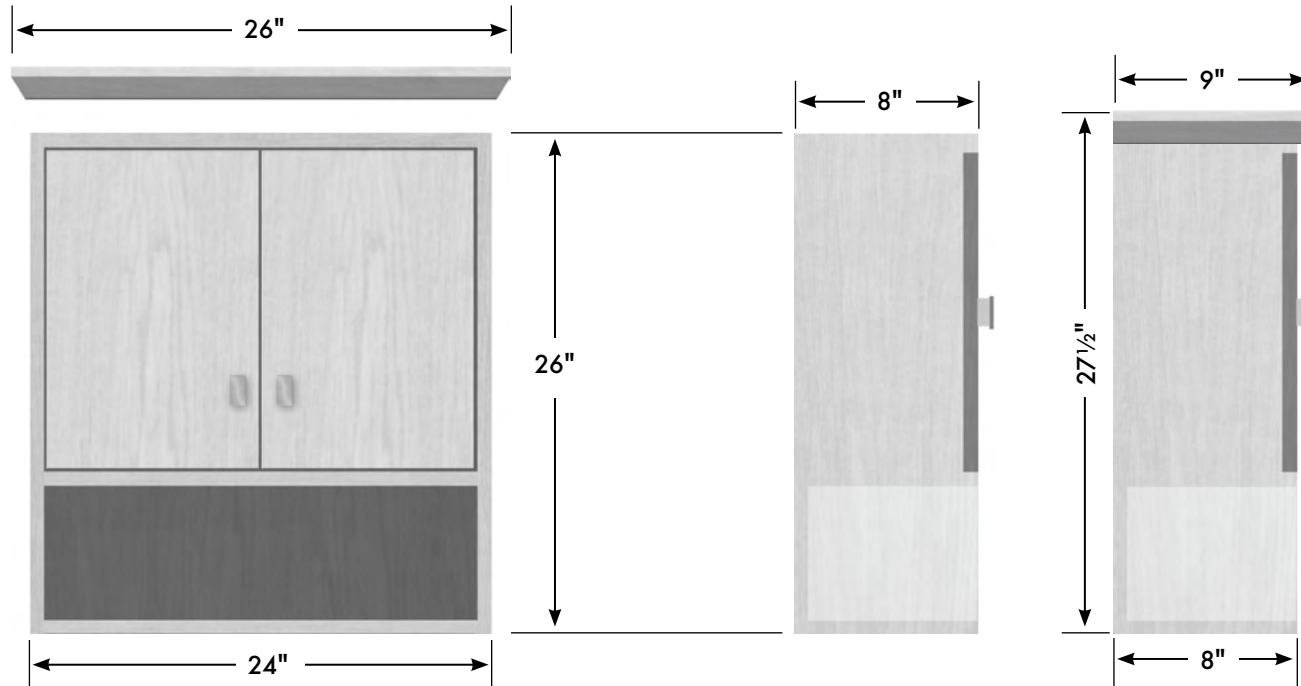

Our products are engineered to maintain close dimensional tolerances but variability in manufacturing materials can change dimensions slightly (normally within $\pm 1/8$ " but occasionally up to $\pm 3/16$ ").

We can not be responsible for any expenses incurred as a result of the end user or contractor not following this guideline.

REV: 2022-10

STRASSER

Specifications:

24" Contemporary Overjohn

1 adjustable position shelf behind the doors; 3/4" material finished to match the cabinet.

STRASSER

Specifications:

18" Contemporary Overjohn

1 adjustable position shelf behind the doors; 3/4" material finished to match the cabinet.

18" Contemporary Overjohn

18" wide

26" tall

8" front-to-back