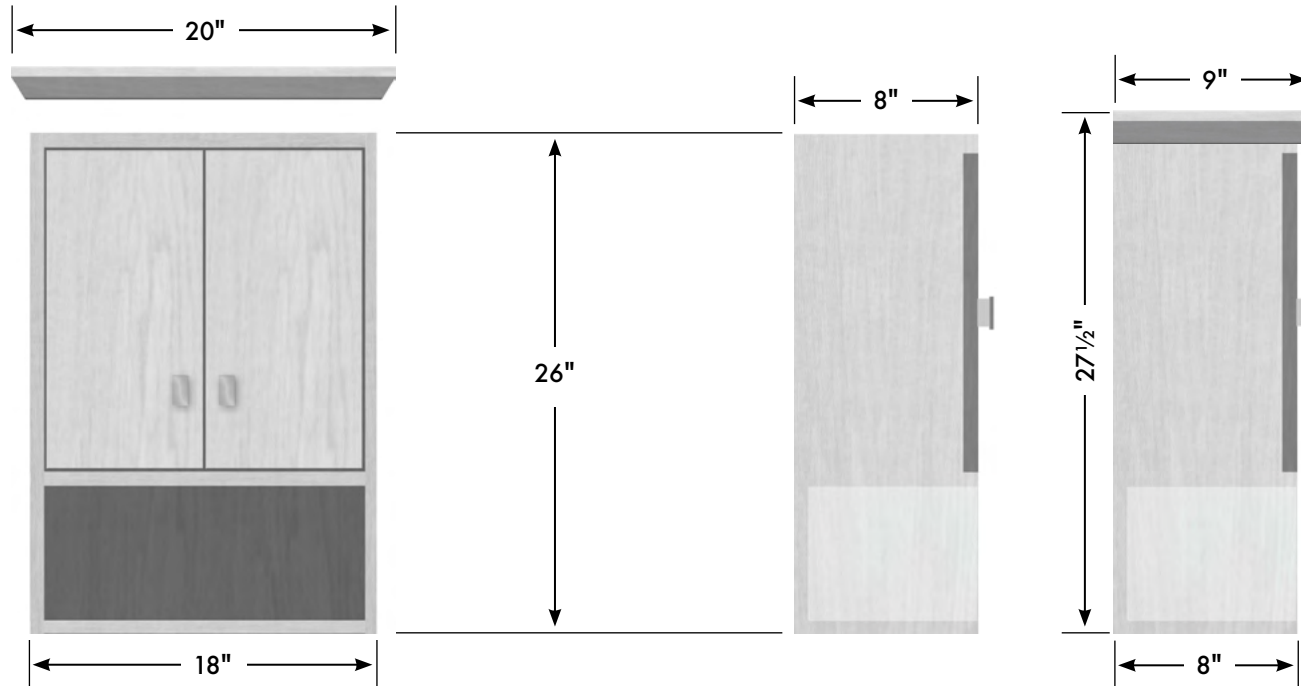

24" Contemporary Overjohn

29" wide

26" tall

8" front-to-back

with optional crown:

26" wide, 27 1/2" tall, 9" front-to-back

← with optional crown

2

STRASSER

Specifications:

18" Contemporary Overjohn

1 adjustable position shelf behind the doors; 3/4" material finished to match the cabinet.

18" Contemporary Overjohn

18" wide

26" tall

8" front-to-back

with optional crown:

20" wide, 27 1/2" tall, 9" front-to-back

⇐ with optional crown

3

STRASSER

Specifications:

24" Contemporary
Cubby

2 adjustable position shelves; 3/8" thick frosted acrylic, radiused front edge.