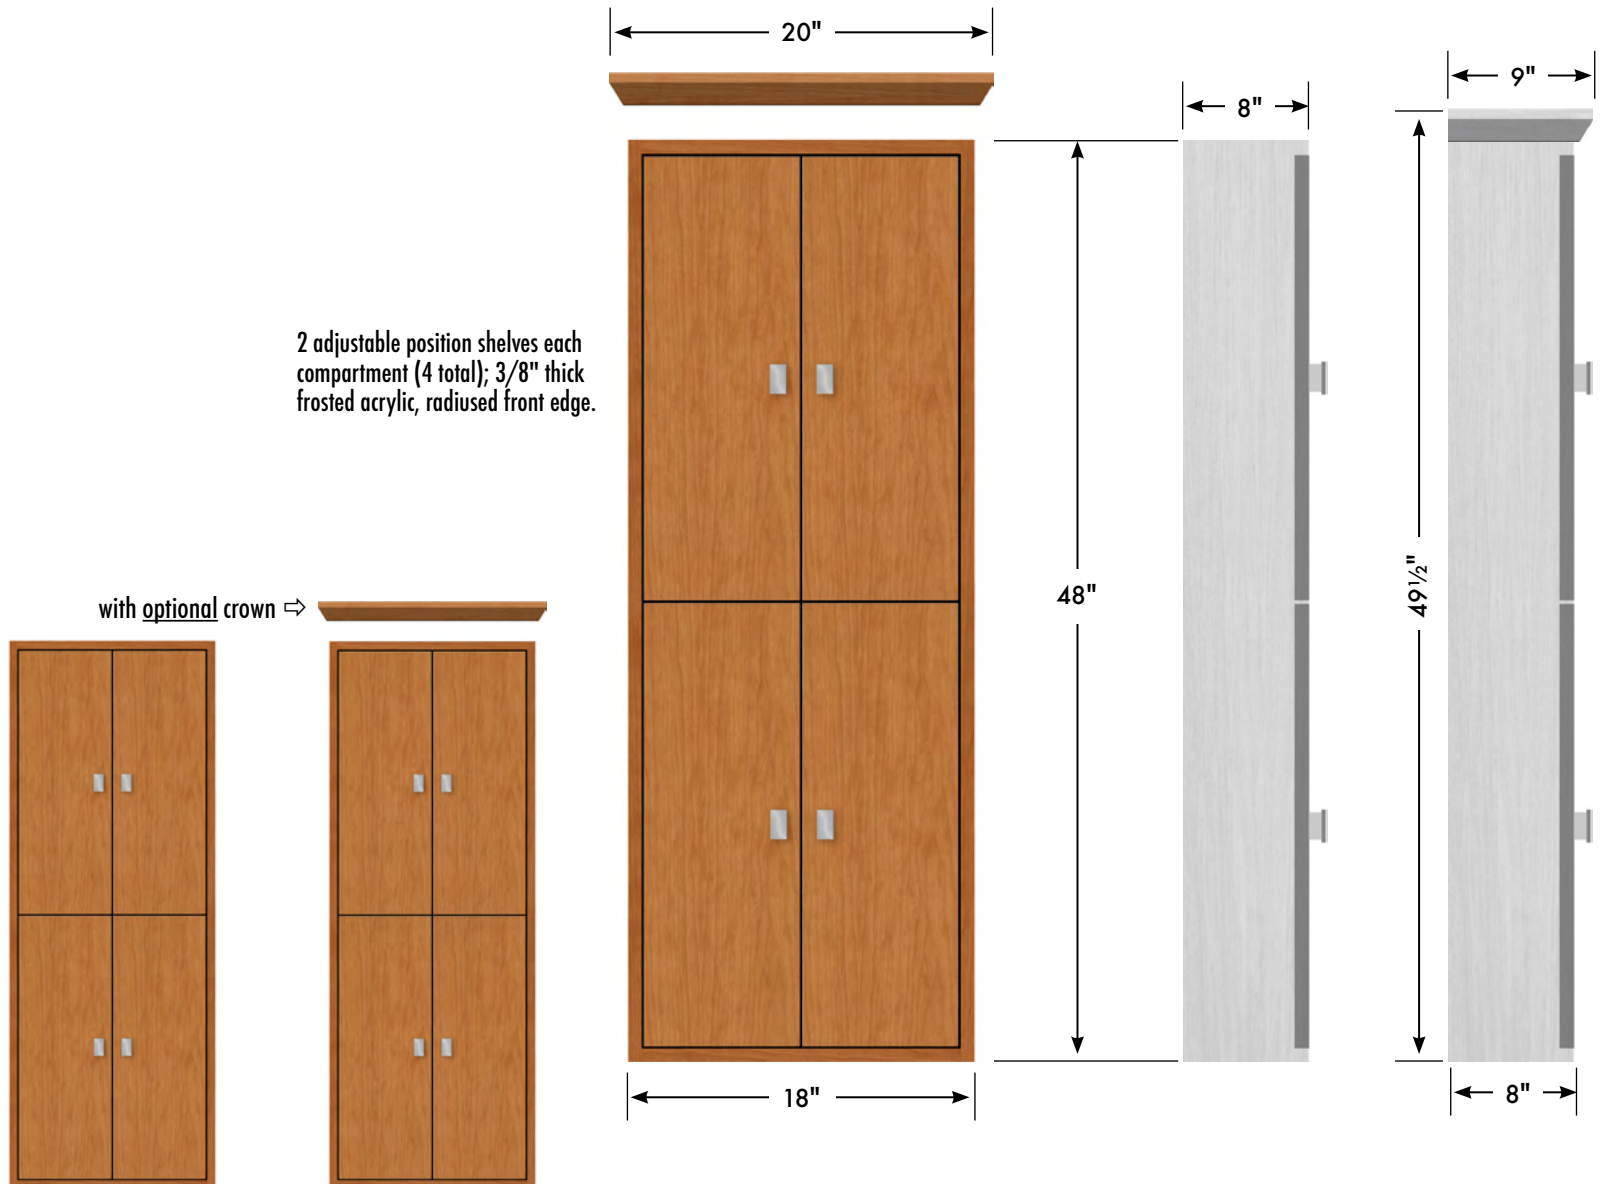

24" Contemporary Cubby

24" wide

25" tall

8" front-to-back

with optional crown:

26" wide, 26 1/2" tall, 9" front-to-back

← with optional crown

4

STRASSER

Specifications:

18" Contemporary
Cubby

2 adjustable position shelves; 3/8" thick frosted acrylic, radiused front edge.

18" Contemporary Cubby

18" wide

25" tall

8" front-to-back

with optional crown:

20" wide, 26 1/2" tall, 9" front-to-back

← with optional crown

5

STRASSER

Specifications:

18" Contemporary
TALL Cubby

2 adjustable position shelves each compartment (4 total); 3/8" thick frosted acrylic, radiused front edge.

with optional crown ⇨

18" Contemporary Cubby TALL Version

18" wide

48" tall

8" front-to-back

with optional crown:

20" wide, 49½" tall, 9" front-to-back

6