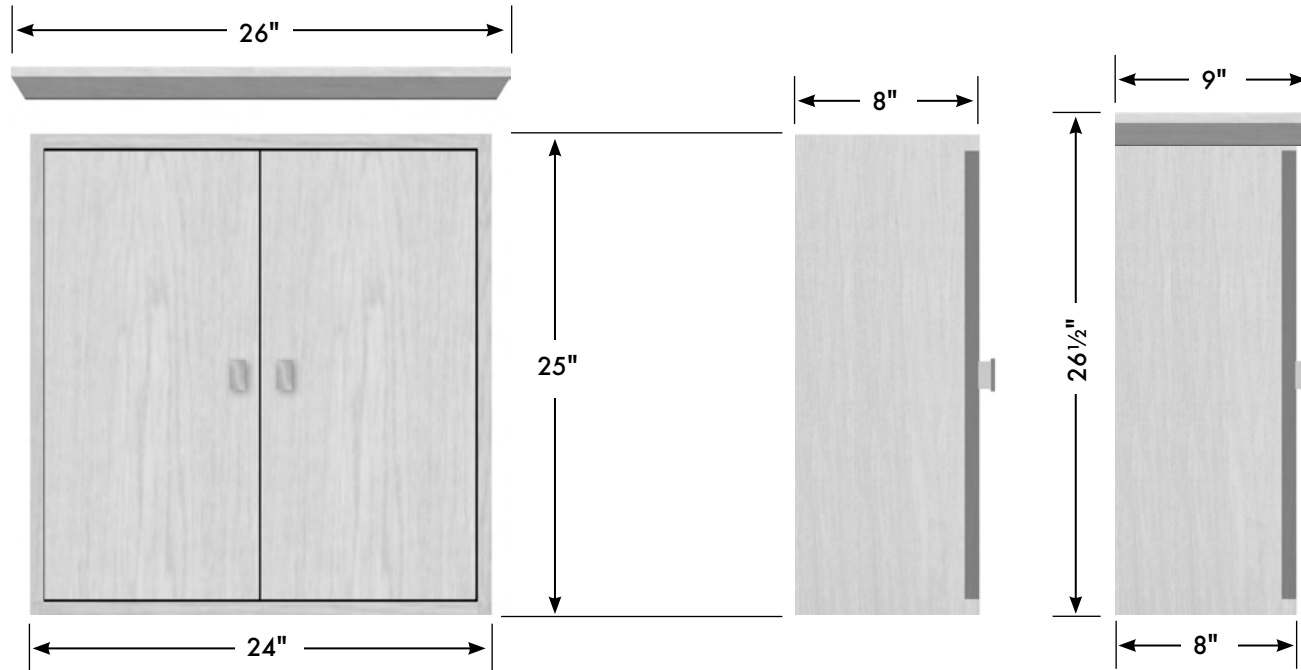

with optional crown:

20" wide, 27 1/2" tall, 9" front-to-back

⇐ with optional crown

3

STRASSER

Specifications:

24" Contemporary
Cubby

2 adjustable position shelves; 3/8" thick frosted acrylic, radiused front edge.

24" Contemporary Cubby

24" wide

25" tall

8" front-to-back

with optional crown:

26" wide, 26 1/2" tall, 9" front-to-back

← with optional crown

4