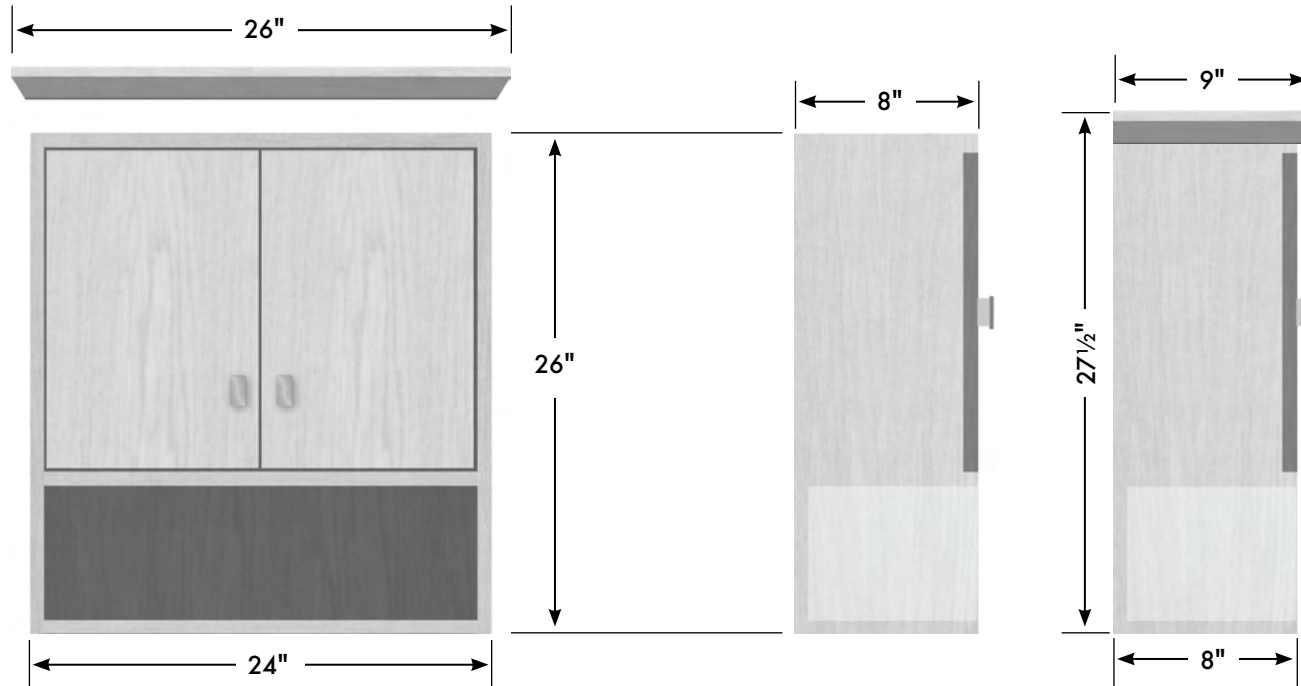

STRASSER

Specifications:

24" Contemporary Overjohn

1 adjustable position shelf behind the doors; 3/4" material finished to match the cabinet.

24" Contemporary Overjohn

29" wide

26" tall

8" front-to-back

with optional crown:

26" wide, 27 1/2" tall, 9" front-to-back

← with optional crown

2