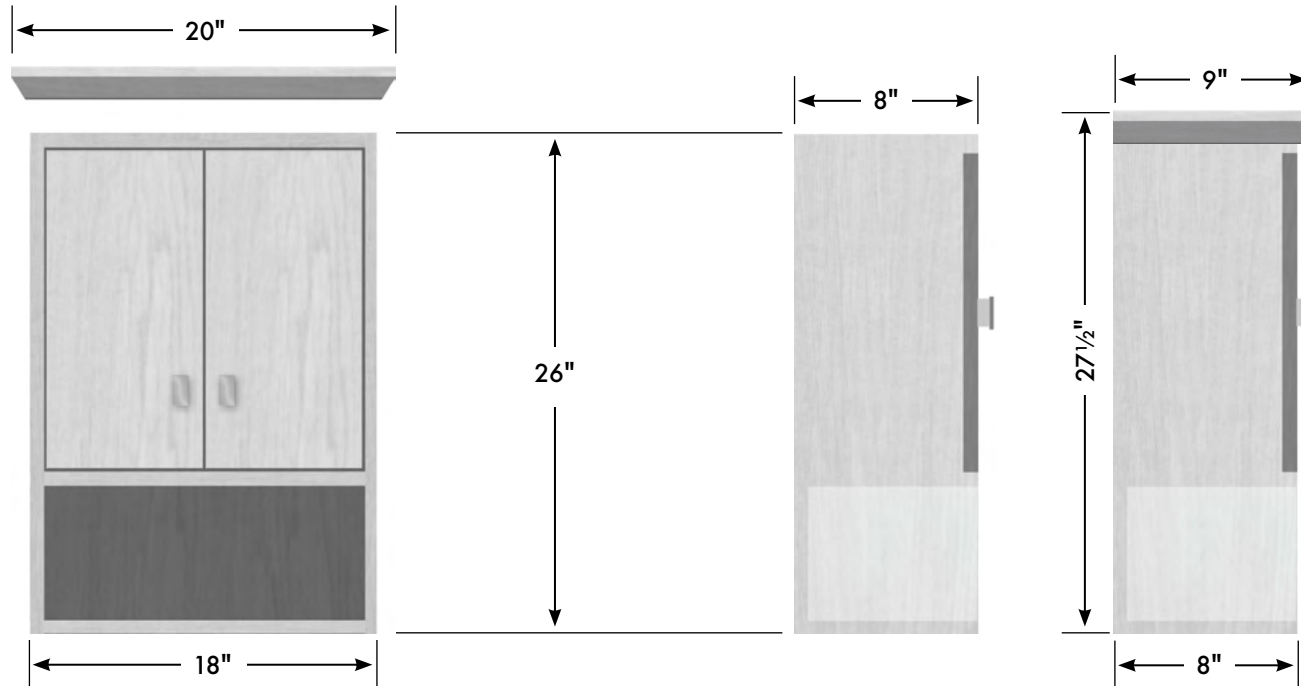

# STRASSER

Specifications:

18" Contemporary Overjohn

1 adjustable position shelf behind the doors; 3/4" material finished to match the cabinet.

## 18" Contemporary Overjohn

18" wide

26" tall

8" front-to-back

with optional crown:

20" wide, 27 1/2" tall, 9" front-to-back

↔ with optional crown

3