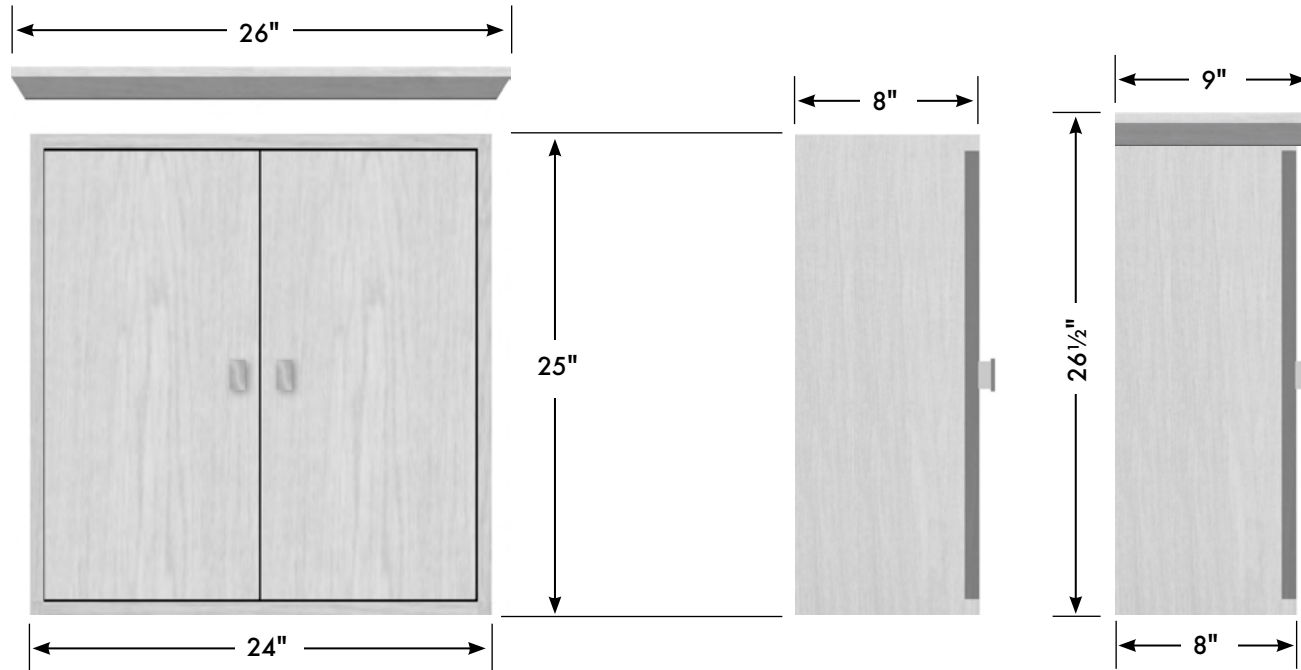

STRASSER

Specifications:

24" Contemporary
Cubby

2 adjustable position shelves; 3/8" thick frosted acrylic, radiused front edge.

24" Contemporary Cubby

24" wide

25" tall

8" front-to-back

with optional crown:

26" wide, 26 1/2" tall, 9" front-to-back

← with optional crown

4