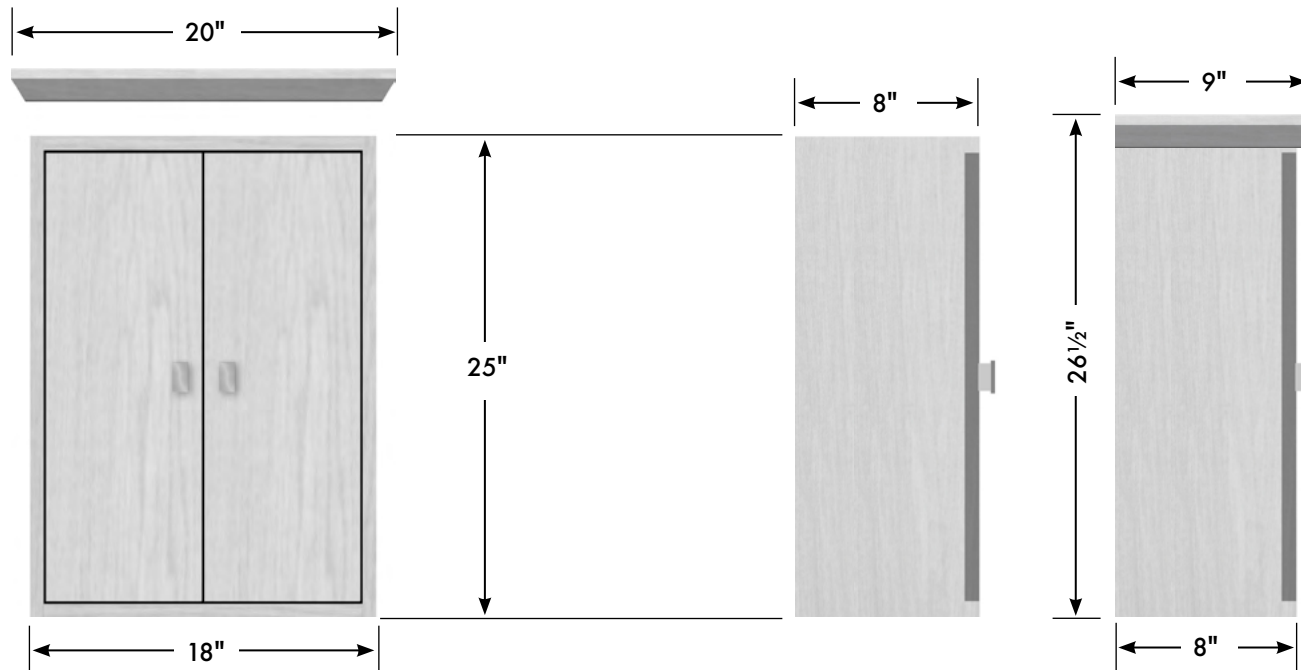

STRASSER

Specifications:

18" Contemporary
Cubby

2 adjustable position shelves; 3/8" thick frosted acrylic, radiused front edge.

18" Contemporary Cubby

18" wide

25" tall

8" front-to-back

with optional crown:

20" wide, 26 1/2" tall, 9" front-to-back

← with optional crown

5