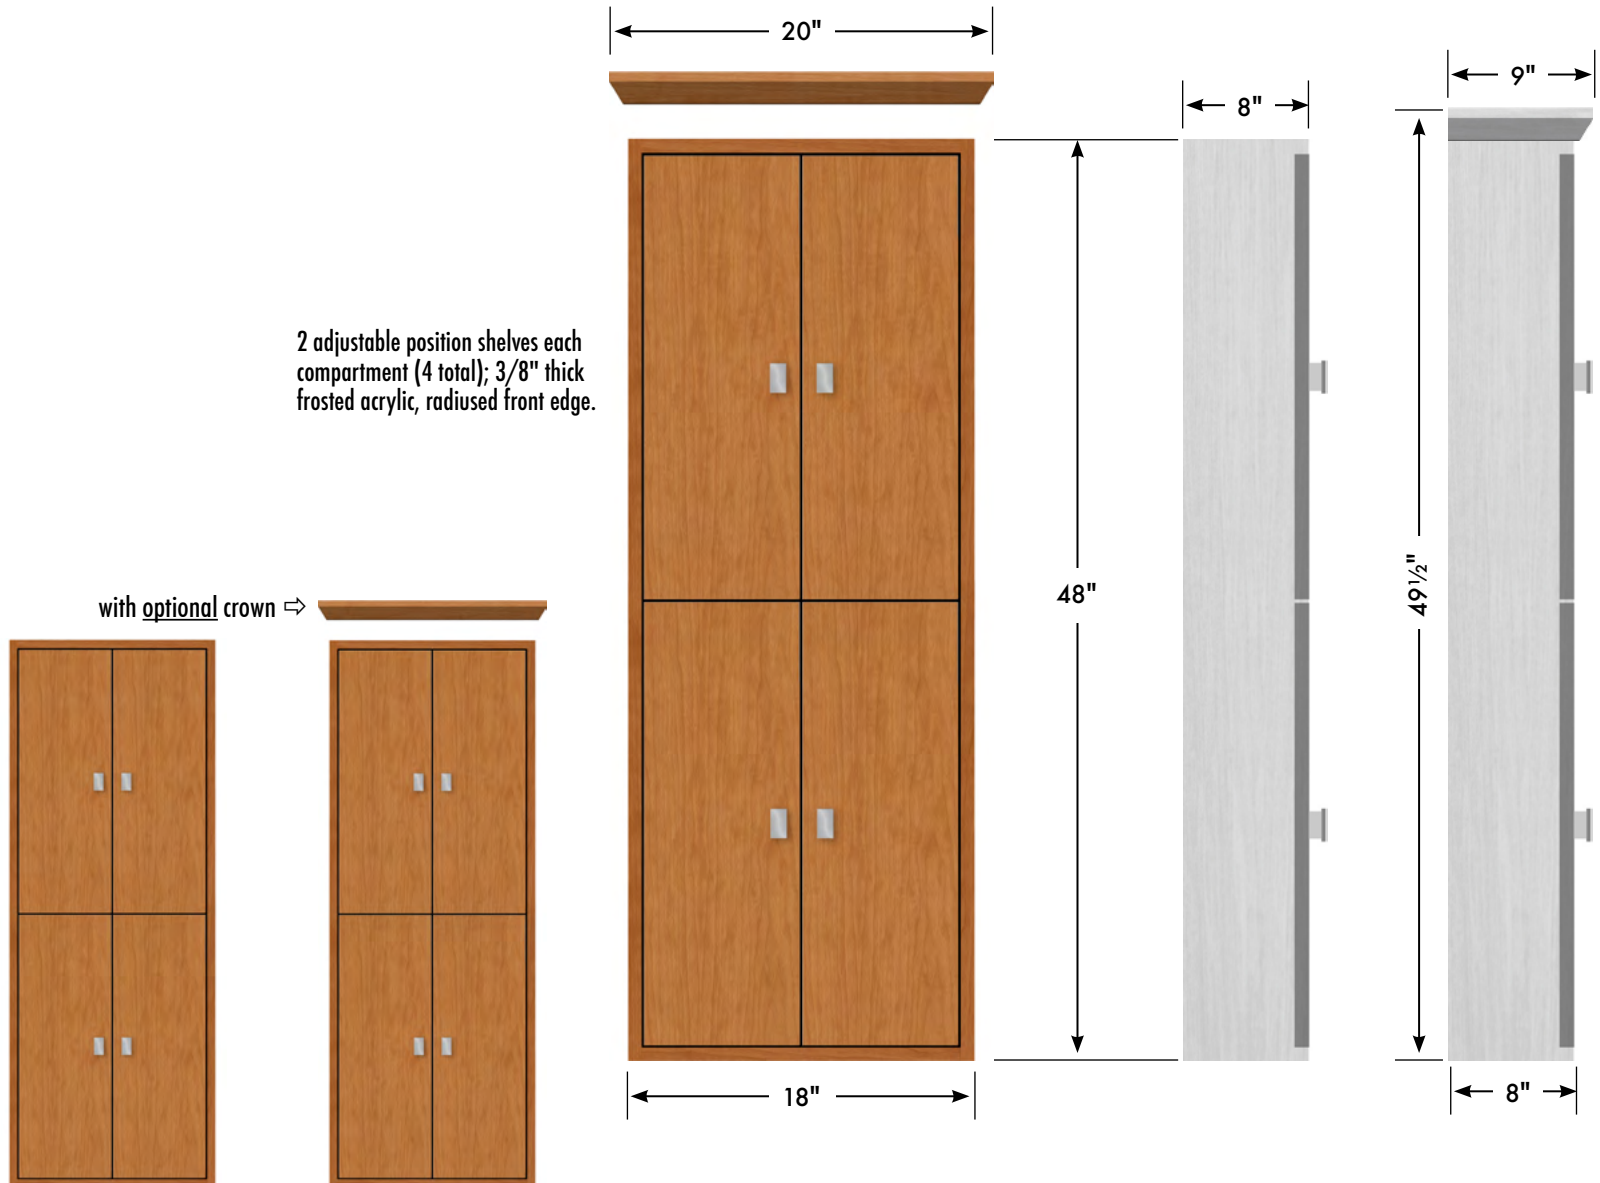

STRASSER

Specifications:

18" Contemporary
TALL Cubby

2 adjustable position shelves each compartment (4 total); 3/8" thick frosted acrylic, radiused front edge.

with optional crown ⇨

18" Contemporary Cubby TALL Version

18" wide

48" tall

8" front-to-back

with optional crown:

20" wide, 49½" tall, 9" front-to-back

6