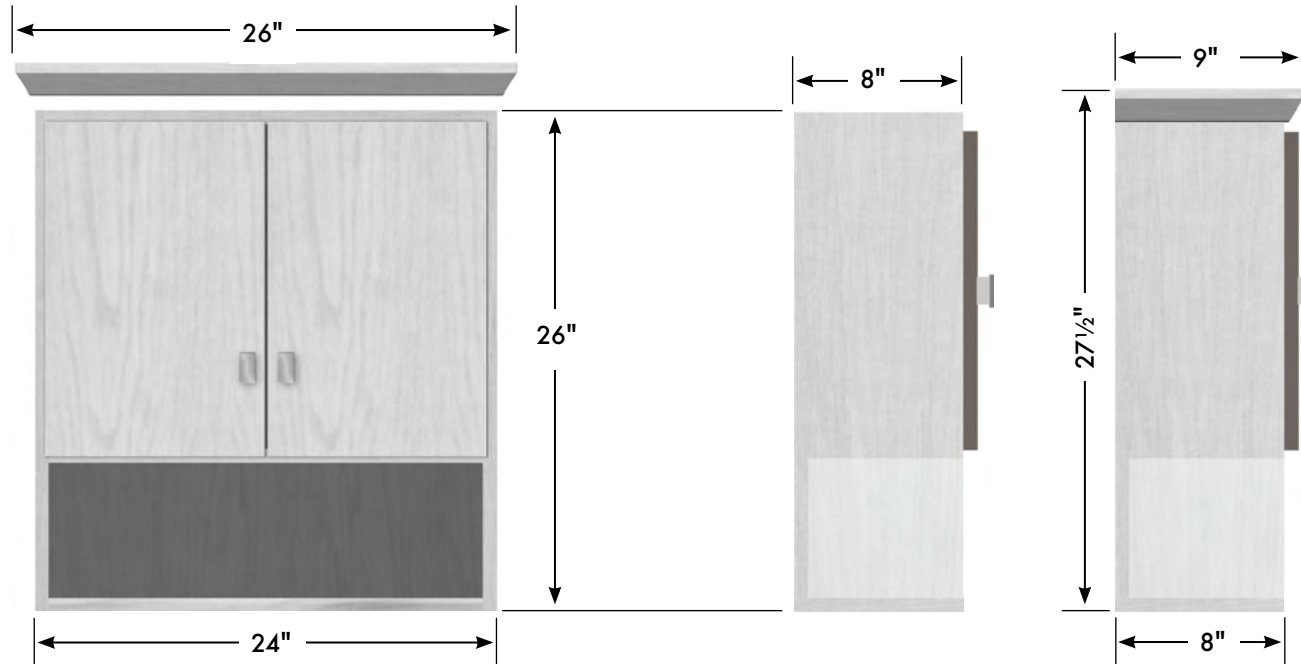

# STRASSER

Specifications:  
24" Traditional  
Overjohn

1 adjustable position shelf behind the doors; 3/4" material finished to match the cabinet.

## 24" Traditional Overjohn

24" wide

26" tall

8" front-to-back

with optional crown:

26" wide, 27 1/2" tall, 9" front-to-back

⇄ with optional crown

2