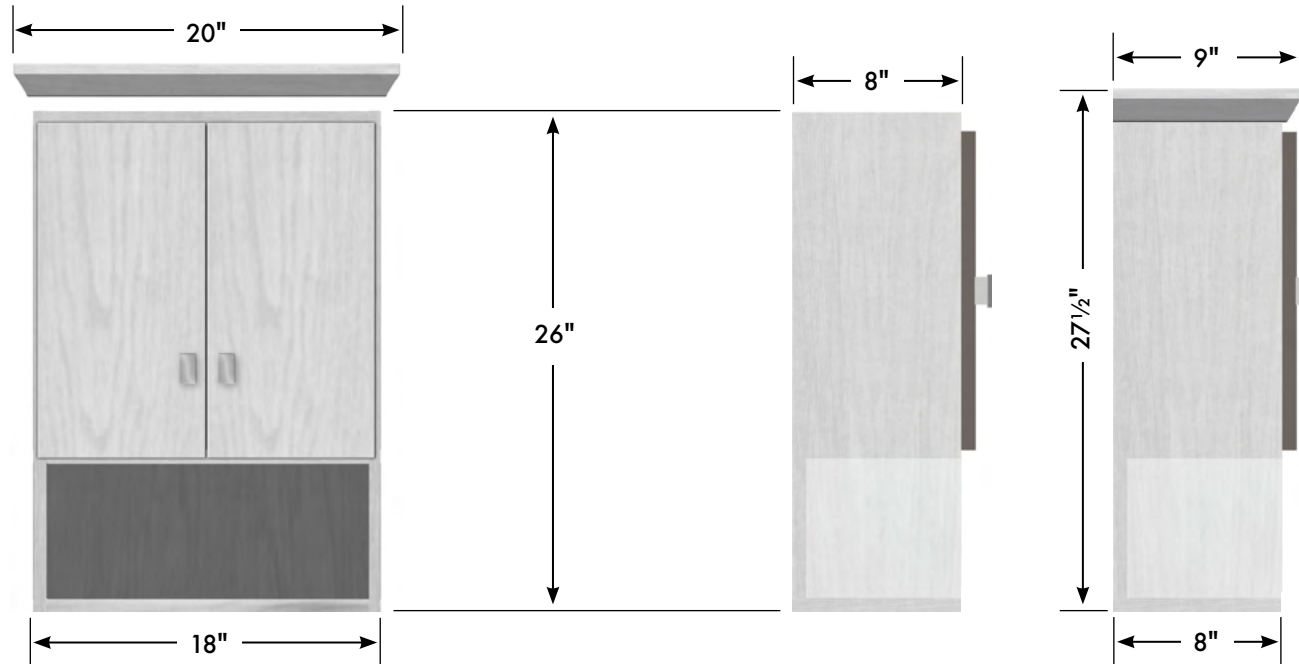

# STRASSER

Specifications:  
18" Traditional  
Overjohn

1 adjustable position shelf behind the doors; 3/4" material finished to match the cabinet.

## 18" Traditional Overjohn

18" wide

26" tall

8" front-to-back

with optional crown:

20" wide, 27 1/2" tall, 9" front-to-back

← with optional crown

3