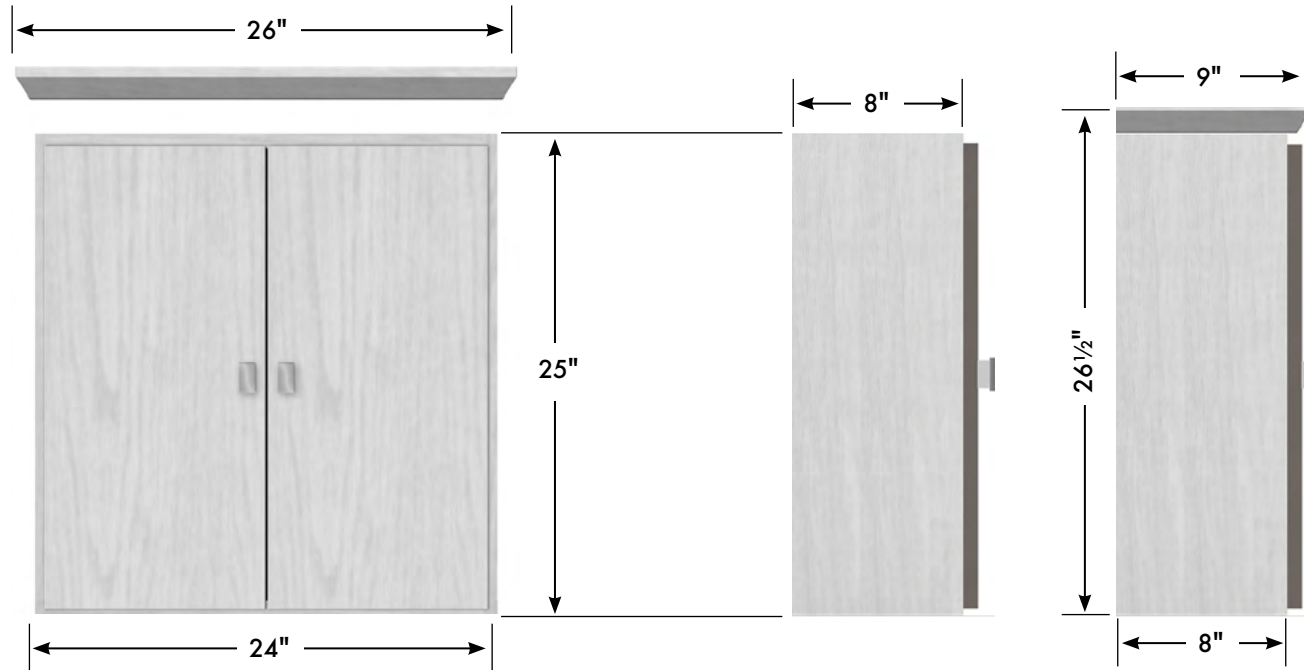

STRASSER

Specifications:
24" Traditional
Cubby

2 adjustable position shelves; 3/8" thick frosted acrylic, radiused front edge.

24" Traditional Cubby

24" wide

25" tall

8" front-to-back

with optional crown:

26" wide, 26½" tall, 9" front-to-back

↔ with optional crown

4