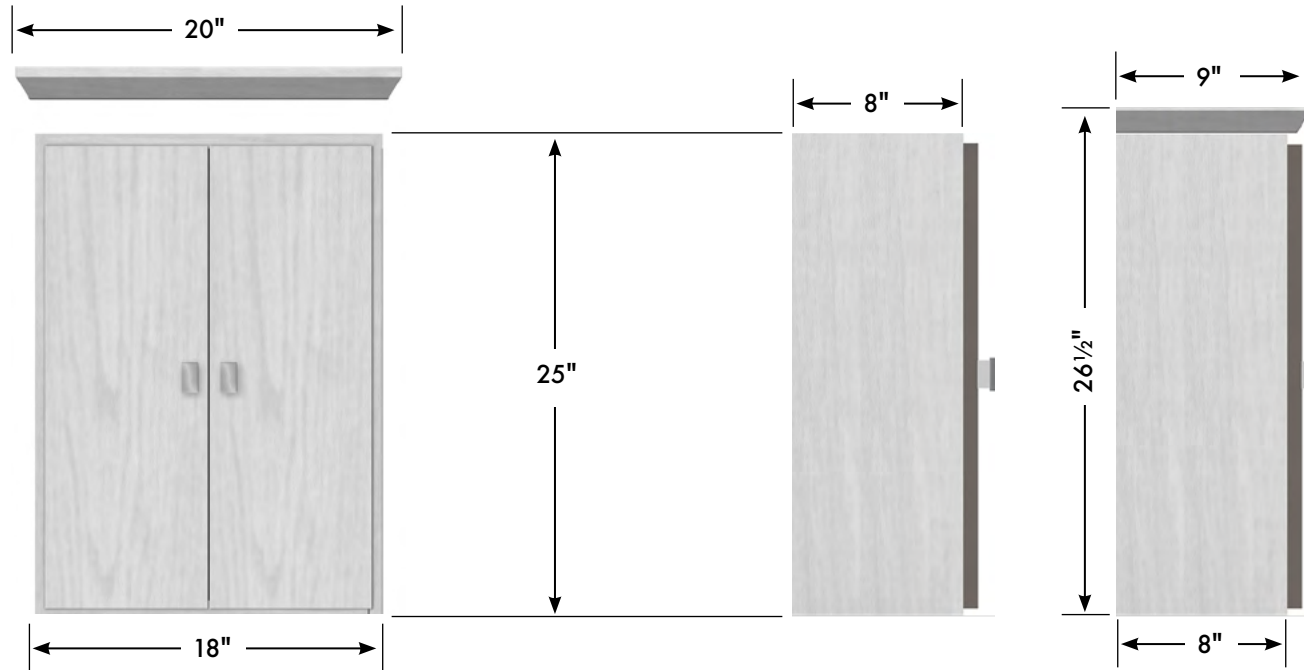

STRASSER

Specifications:
18" Traditional
Cubby

2 adjustable position shelves; 3/8" thick frosted acrylic, radiused front edge.

18" Traditional Cubby
18" wide
25" tall
8" front-to-back
with optional crown:
26" wide, 26 1/2" tall, 9" front-to-back