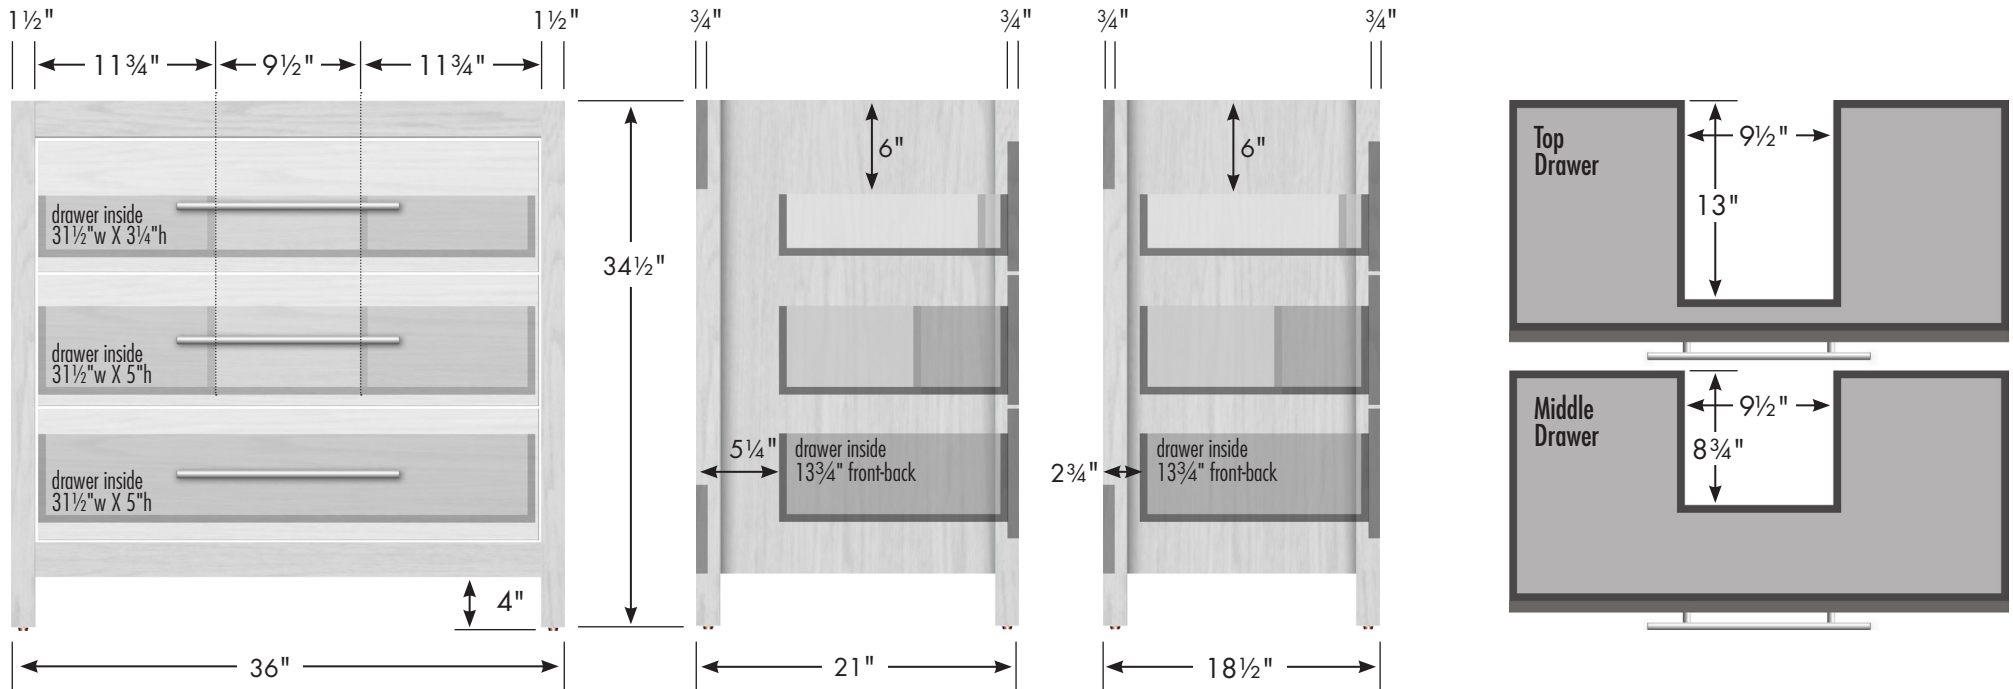

# STRASSER

Specifications:

**Belltown Vanity**  
36" w, 34½" h

Vanity back clear openings for plumbing

## 36" Belltown Vanity

36" wide  
34½" tall  
21" or 18½" front-to-back

4