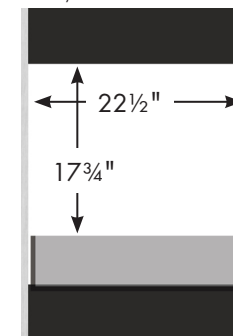

STRASSER

Montlake View Vanity 24" w, 34½" h

Vanity back clear openings for plumbing
(may need to cut adjustable shelf)

**24" Montlake View
Vanity**
24" wide
34½" tall
21" or 18" front-to-back