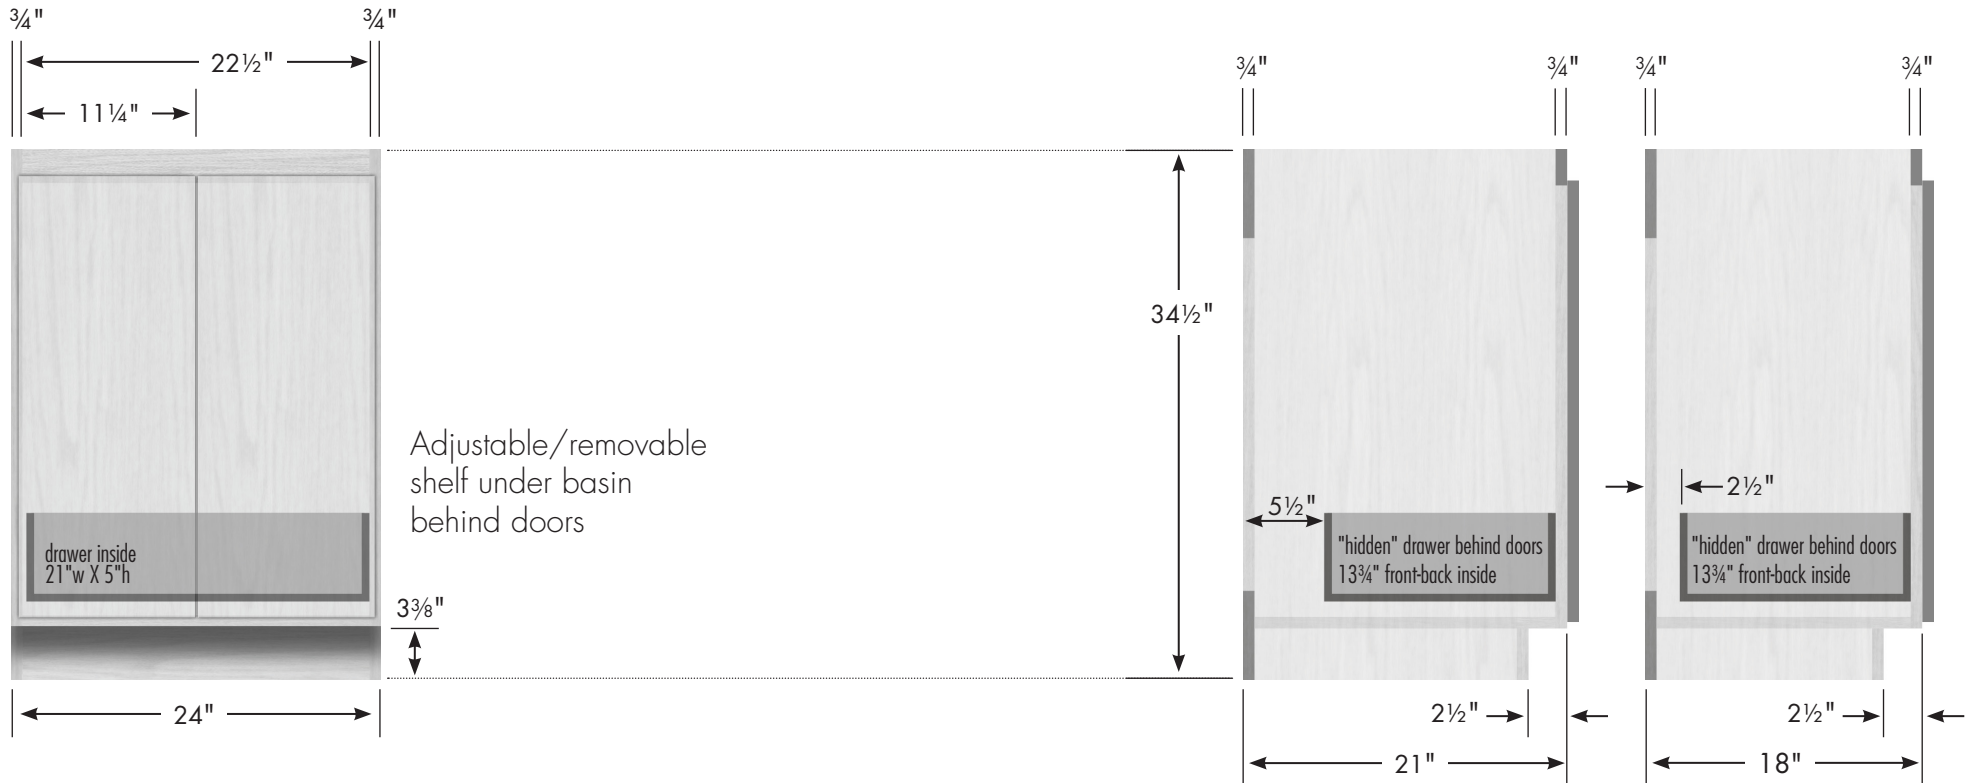

STRASSER

Montlake View Vanity 24" w, 34½" h

Vanity back clear openings for plumbing
(may need to cut adjustable shelf)

**24" Montlake View
Vanity**
24" wide
34½" tall
21" or 18" front-to-back