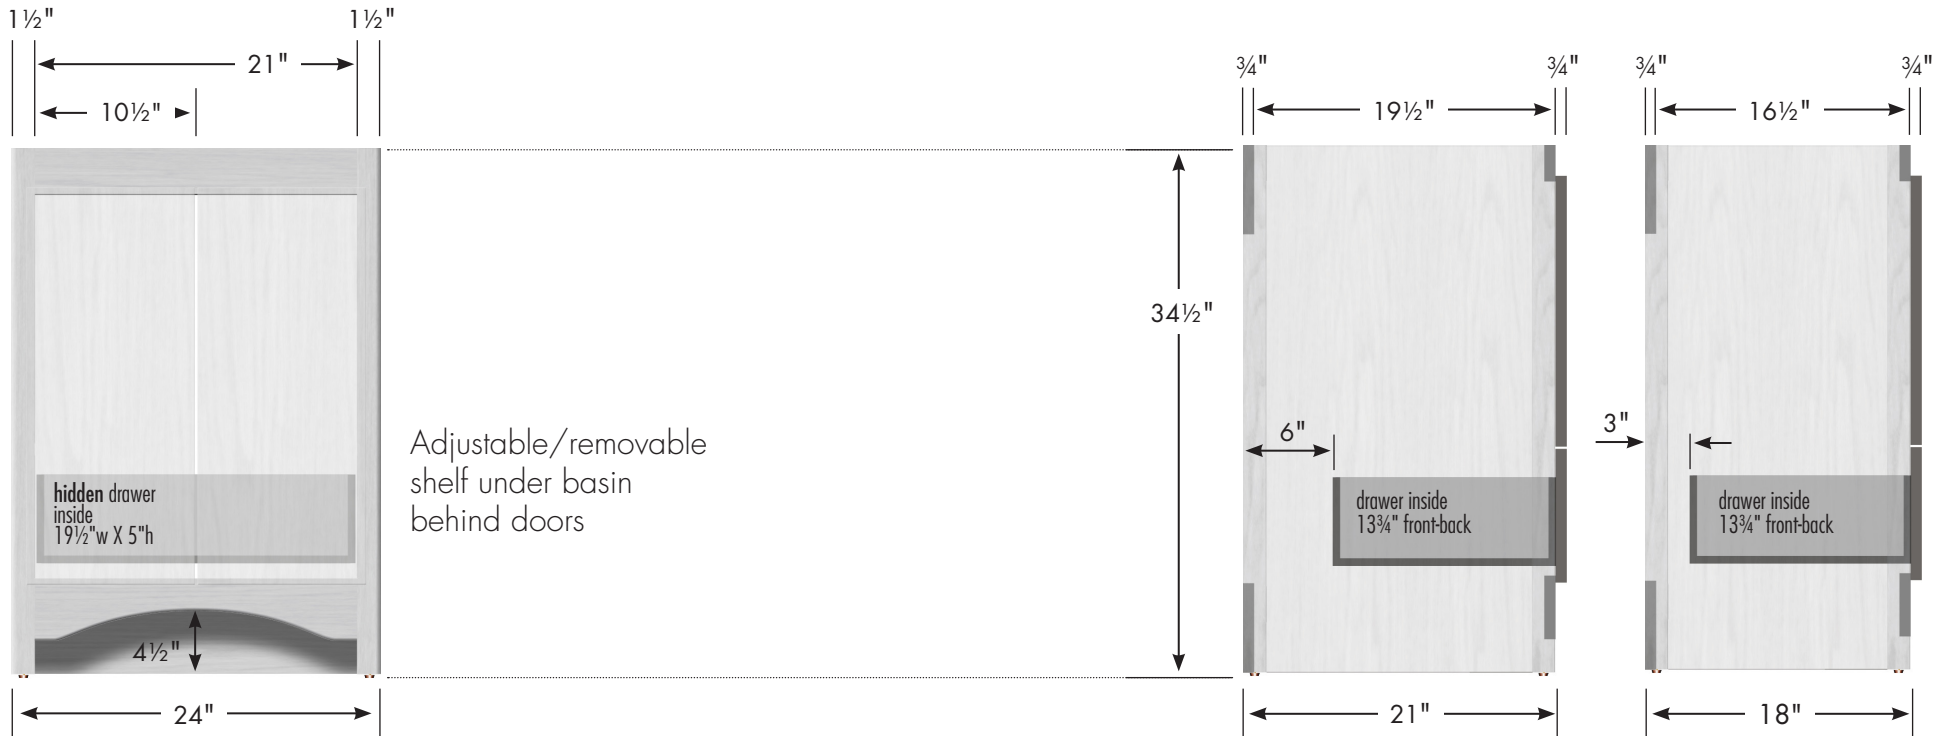

STRASSER

Specifications:

Ravenna View Vanity
24" w, 34½" h

24" wide, 34½" tall
21" or 18" front-to-back

Vanity back clear openings for plumbing
(may need to cut adjustable shelf)