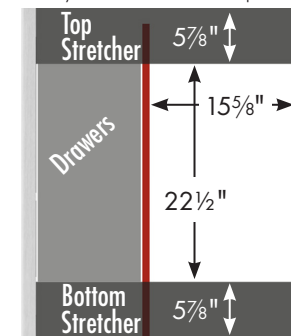

# STRASSER

Specifications:

Ravenna View Vanity  
30" w, 34½" h, drawers left

Adjustable/removable shelf under basin behind doors

34½"

internal dividers

Vanity back clear openings for plumbing  
(may need to cut adjustable shelf)

30" wide, 34½" tall  
21" or 18" front-to-back