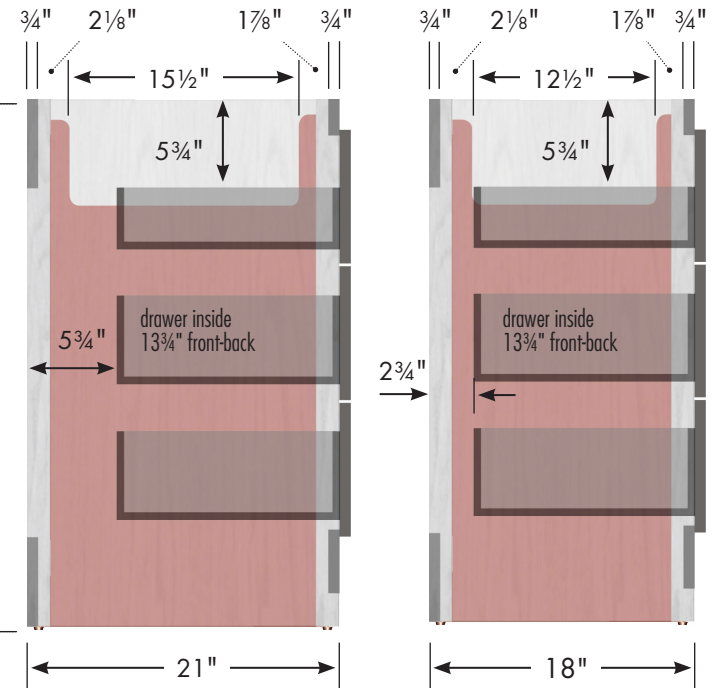

# STRASSER

Specifications:

Ravenna View Vanity  
30" w, 34½" h, drawers left

Adjustable/removable shelf under basin behind doors

34½"

internal dividers

Vanity back clear openings for plumbing  
(may need to cut adjustable shelf)

30" wide, 34½" tall  
21" or 18" front-to-back