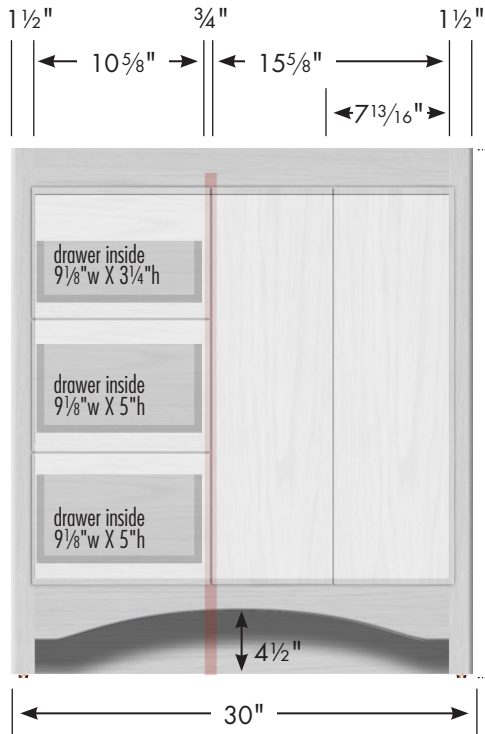

# STRASSER

Specifications:

Ravenna View Vanity  
30" w, 34½" h, drawers left

Adjustable/removable shelf under basin behind doors

34½"

internal dividers

Vanity back clear openings for plumbing  
(may need to cut adjustable shelf)

30" wide, 34½" tall  
21" or 18" front-to-back