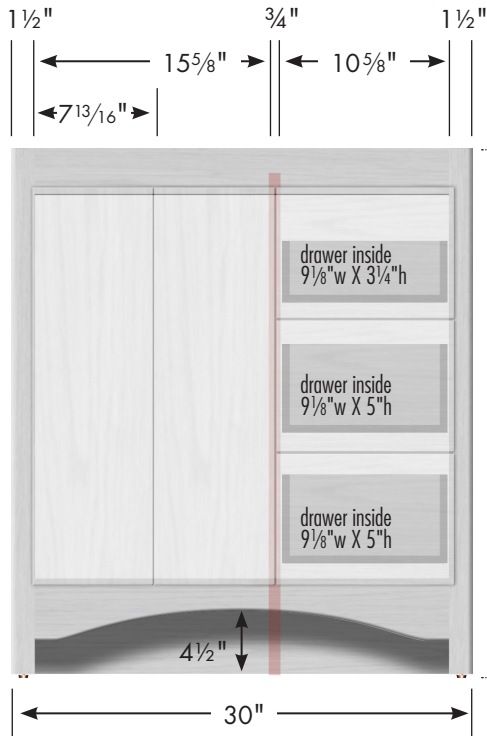

# STRASSER

Specifications:

Ravenna View Vanity  
30" w, 34½" h, drawers right

Adjustable/removable shelf under basin behind doors

34½"

internal dividers

30" wide, 34½" tall  
21" or 18" front-to-back

Vanity back clear openings for plumbing  
(may need to cut adjustable shelf)