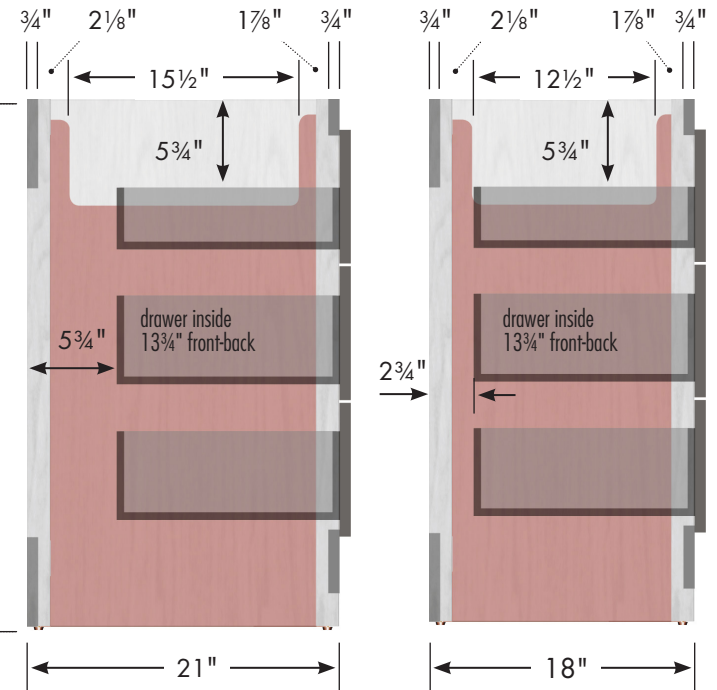

# STRASSER

Specifications:

Ravenna View Vanity  
30" w, 34½" h, drawers right

Adjustable/removable shelf under basin behind doors

34½"

internal dividers

30" wide, 34½" tall  
21" or 18" front-to-back

Vanity back clear openings for plumbing  
(may need to cut adjustable shelf)