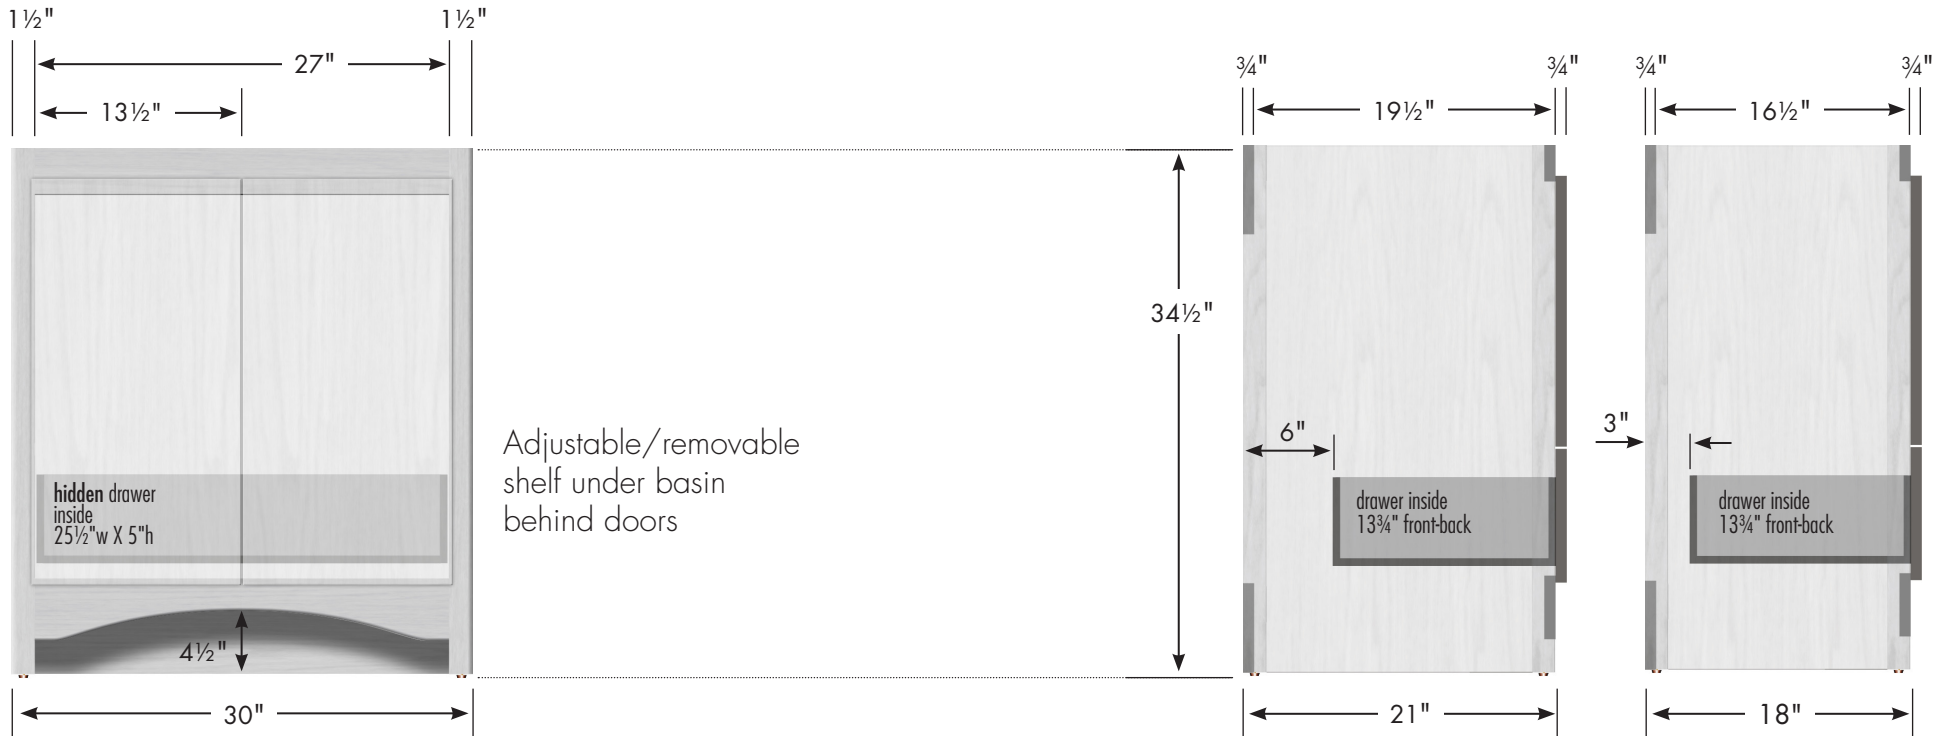

STRASSER

Specifications:

Ravenna View Vanity
30" w, 34½" h, no side drawers

30" wide, 34½" tall
 21" or 18" front-to-back

Vanity back clear openings for plumbing
 (may need to cut adjustable shelf)