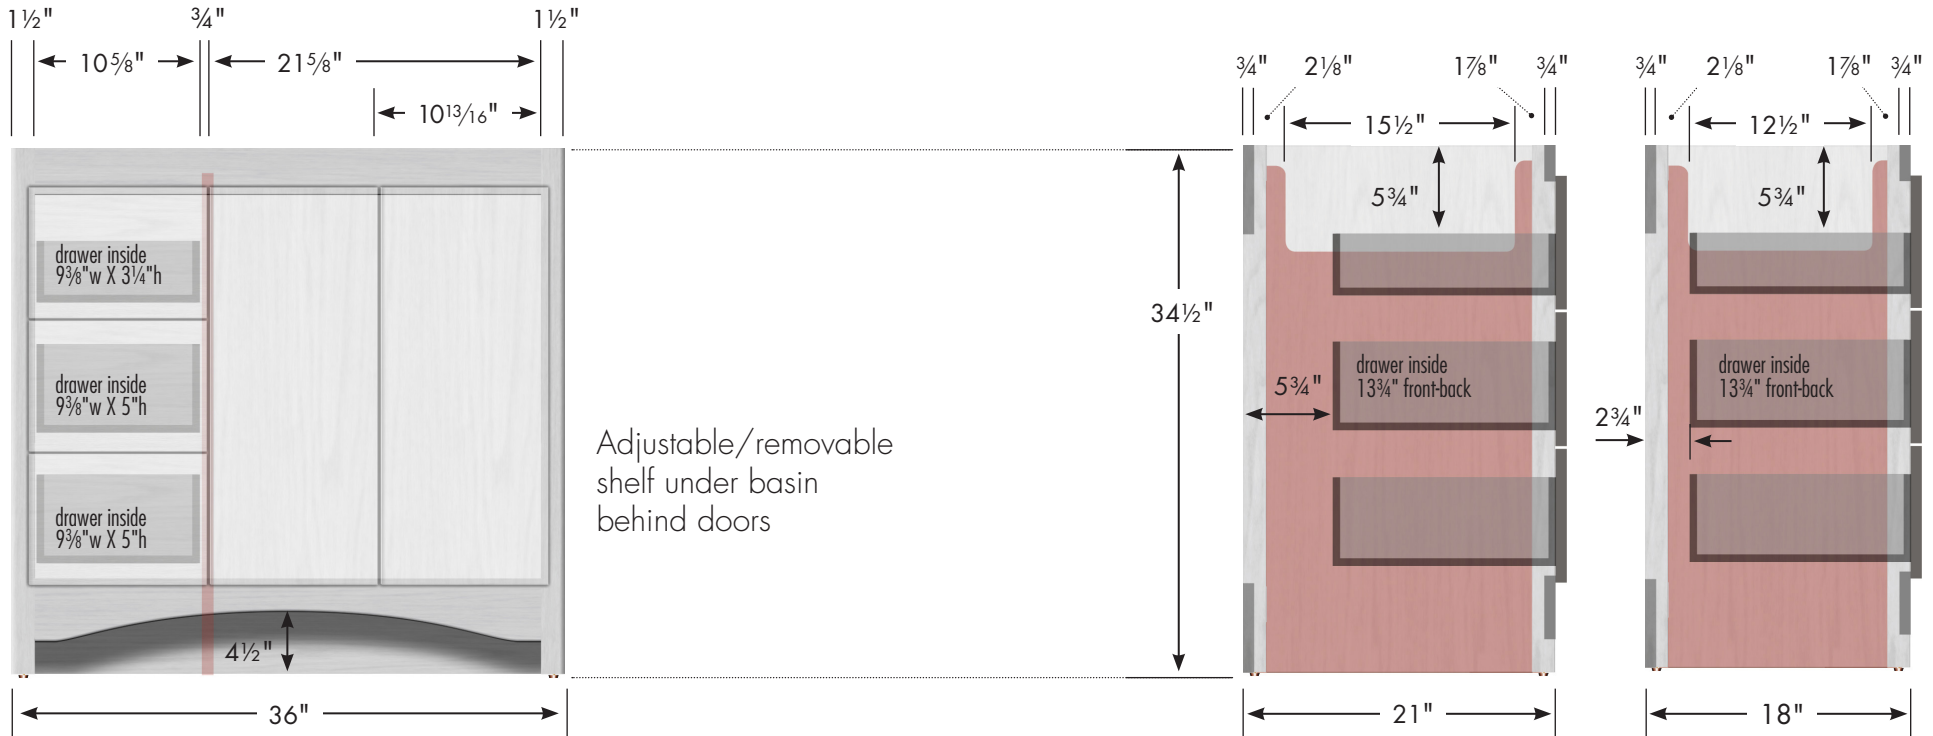

STRASSER

Specifications:

Ravenna View Vanity
36" w, 34½" h, drawers left

internal dividers

Vanity back clear openings for plumbing
(may need to cut adjustable shelf)

36" wide, 34½" tall
21" or 18" front-to-back