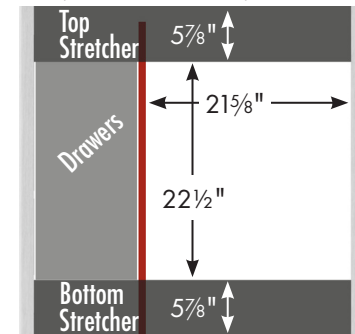

STRASSER

Specifications:

Ravenna View Vanity
36" w, 34½" h, drawers left

internal dividers

Vanity back clear openings for plumbing
(may need to cut adjustable shelf)

36" wide, 34½" tall
21" or 18" front-to-back