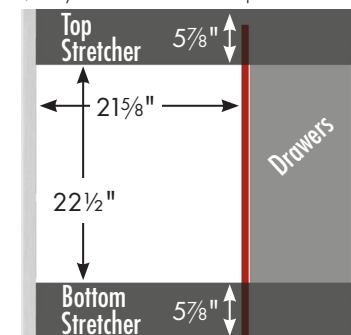

# STRASSER

Ravenna View Vanity  
36" w, 34½" h, drawers right

internal dividers

Vanity back clear openings for plumbing  
(may need to cut adjustable shelf)

36" wide, 34½" tall  
21" or 18" front-to-back