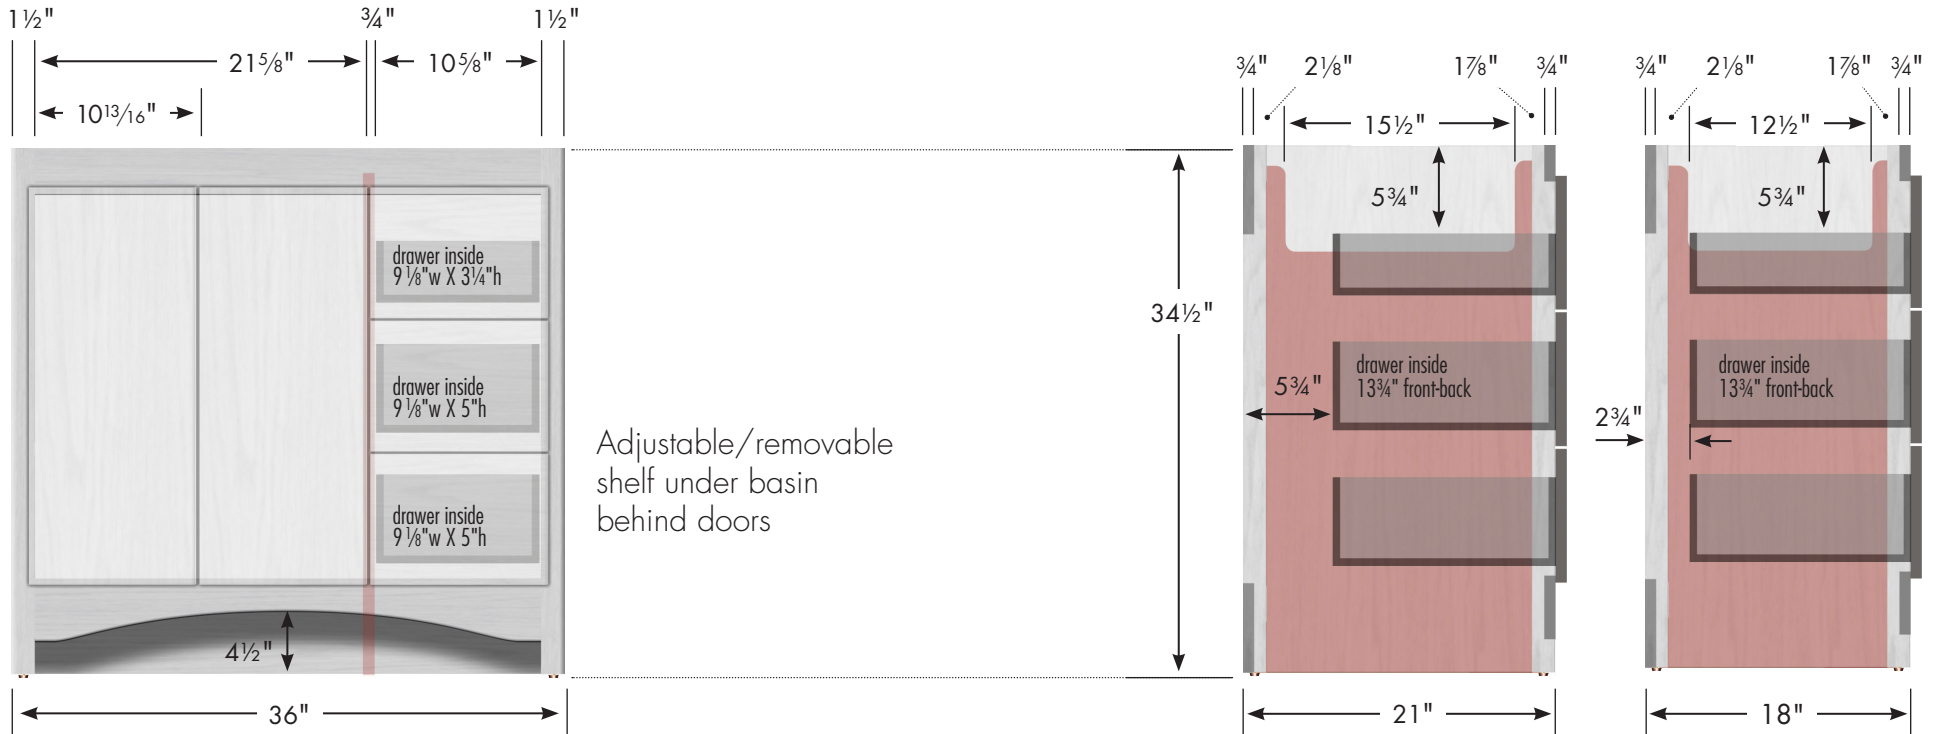

# STRASSER

Ravenna View Vanity  
36" w, 34½" h, drawers right

internal dividers

Vanity back clear openings for plumbing  
(may need to cut adjustable shelf)

36" wide, 34½" tall  
21" or 18" front-to-back