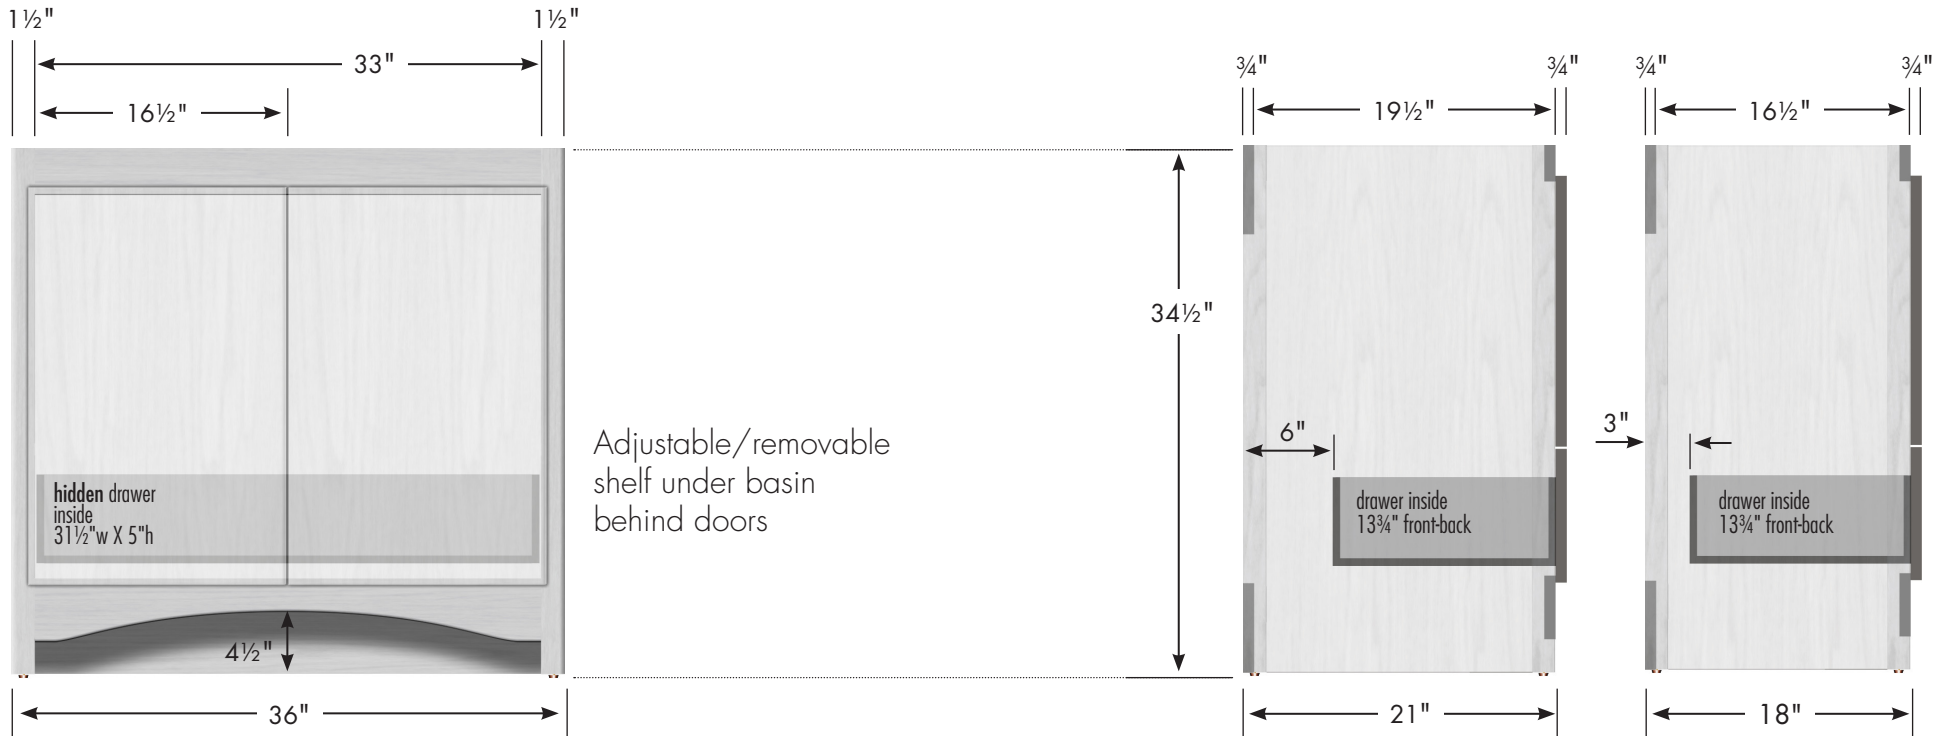

STRASSER

Ravenna View Vanity
36" w, 34½" h, no side drawers

36" wide, 34½" tall
 21" or 18" front-to-back

Vanity back clear openings for plumbing
 (may need to cut adjustable shelf)