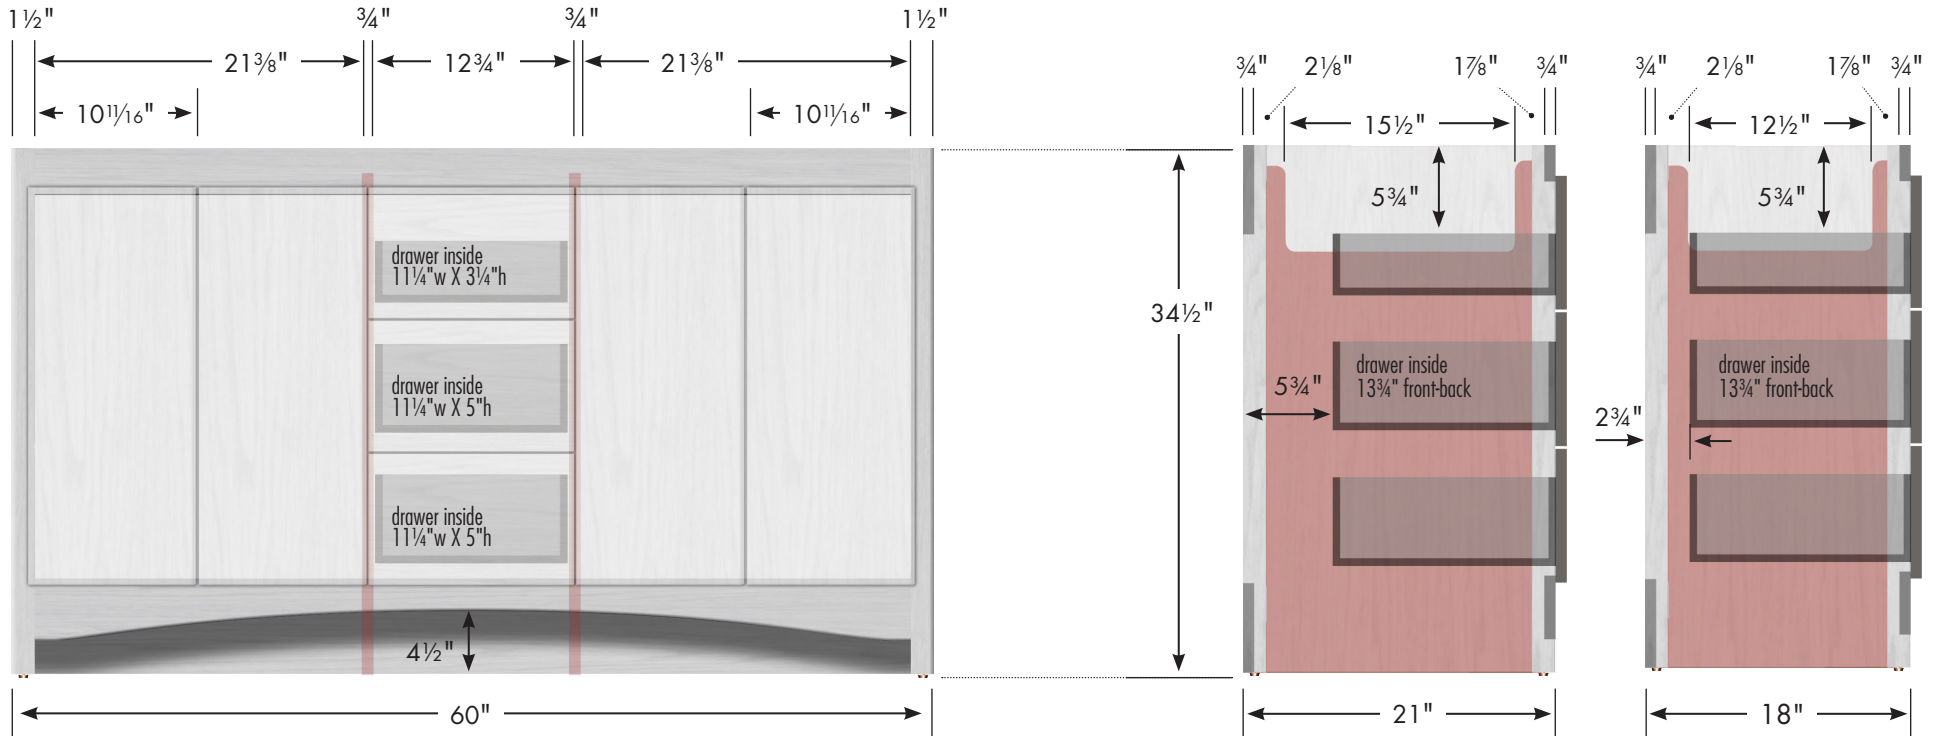

STRASSER

Specifications:

Ravenna View Vanity
60"w, 34½"h, double basin

Adjustable/removable shelf under basins behind doors

internal dividers

Vanity back clear openings for plumbing
(may need to cut adjustable shelf)

60" wide, 34½" tall
21" or 18" front-to-back

3