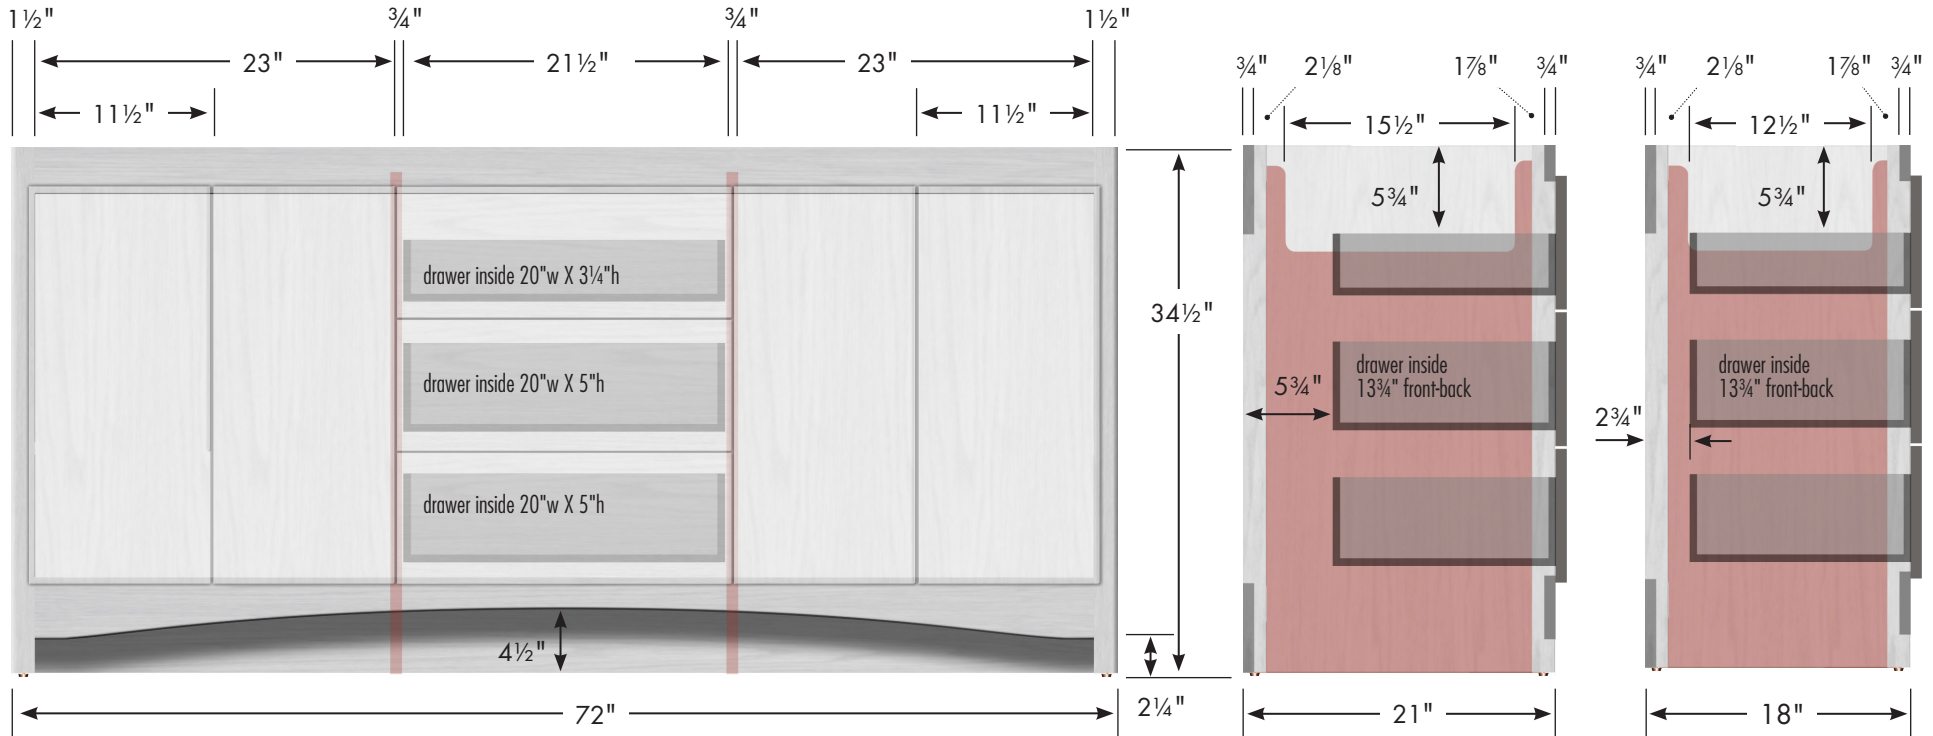

# STRASSER

Specifications:

Ravenna View Vanity  
72"w, 34½"h, double basin

Adjustable/removable shelf under basins behind doors

internal dividers

Vanity back clear openings for plumbing  
(may need to cut adjustable shelf)

72" wide, 34½" tall  
21" or 18" front-to-back