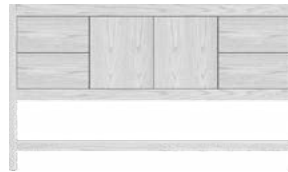

60" wide
center basin