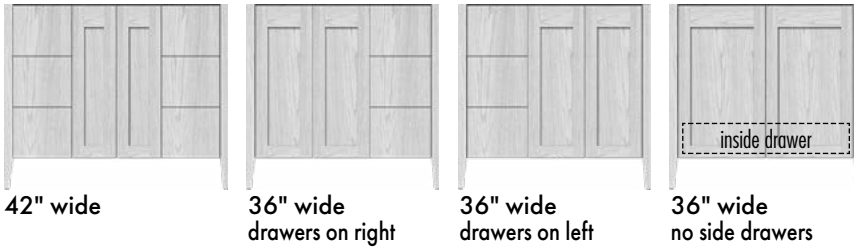

the Newhalem Collection

Newhalem Vanities

34½" tall
20½" or 19"
front-back

20½" or 19" ↑↓

Newhalem

Newhalem finish choices:

- Natural Cherry
- Cinnamon Cherry
- Pecan Cherry
- Chocolate Cherry
- Smoky Cherry
- Natural Maple
- Natural Oak
- Silver Oak
- Dusky Oak
- Midnight Oak
- Rift White Oak (Slab/Slab Only)
- Natural Walnut (Slab/Slab Only)
- Satin White
- Satin Silver
- Powder Grey
- Lapis Night
- Satin Black
- NW Green

Newhalem hardware choices:

- Knobs
- Large Square Knobs
- Pulls
- Arched Handles
- Contemporary Pulls
- Long Contemporary Pulls
- Short Bar Pulls
- Medium Bar Pulls
- Long Bar Pulls