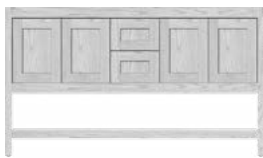

Alki Spa Vanities & Linen

Shaker

60" Double Basin

21" or 18½" ↑↓