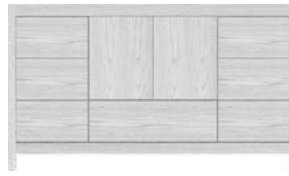

## Alkī Essence Vanities

72" wide  
double basin

60" wide  
double basin

60" wide  
center basin

48" wide

34½" tall  
21" or 18½"  
front-back

21" or 18½"

42" wide