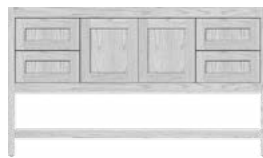

60" Center Basin

21" or 18½" ↑↓