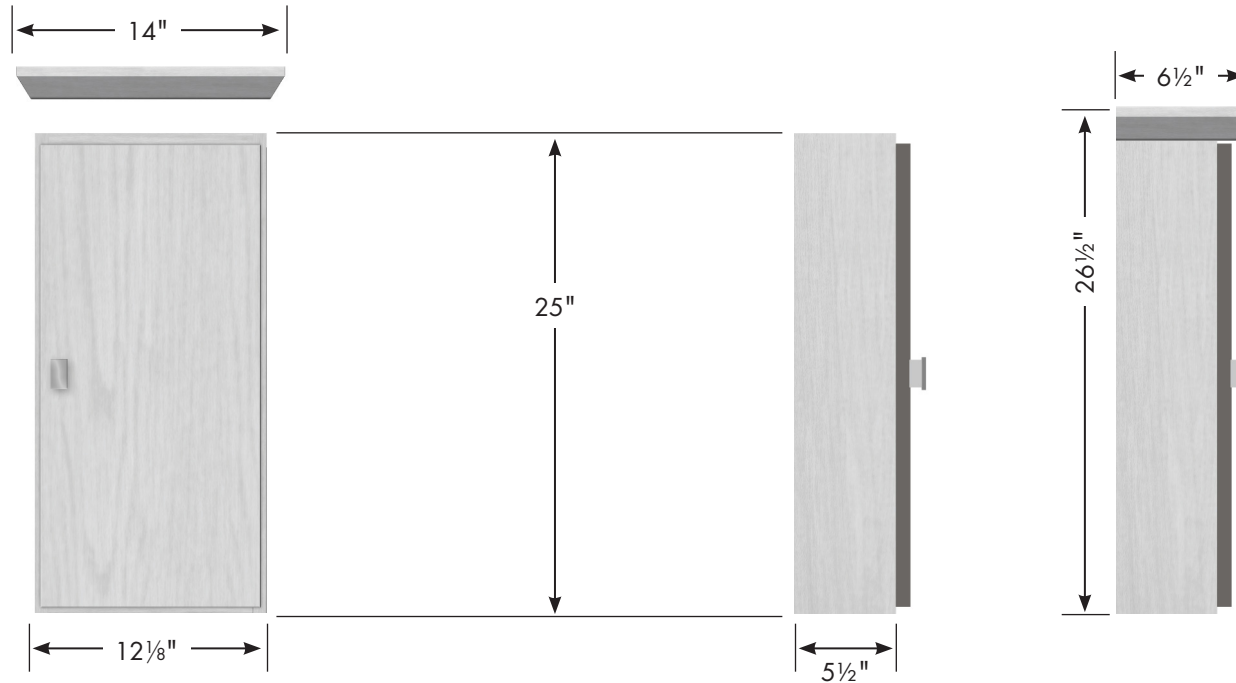

STRASSER

Specifications:
12" Traditional
Cubby

2 adjustable position shelves; 3/8" thick frosted acrylic, radiused front edge.

12" Traditional Cubby

12 1/8" wide

25" tall

5 1/2" front-to-back

with optional crown:

14" wide, 26 1/2" tall, 6 1/2" front-to-back

⇔ *with optional crown*

6