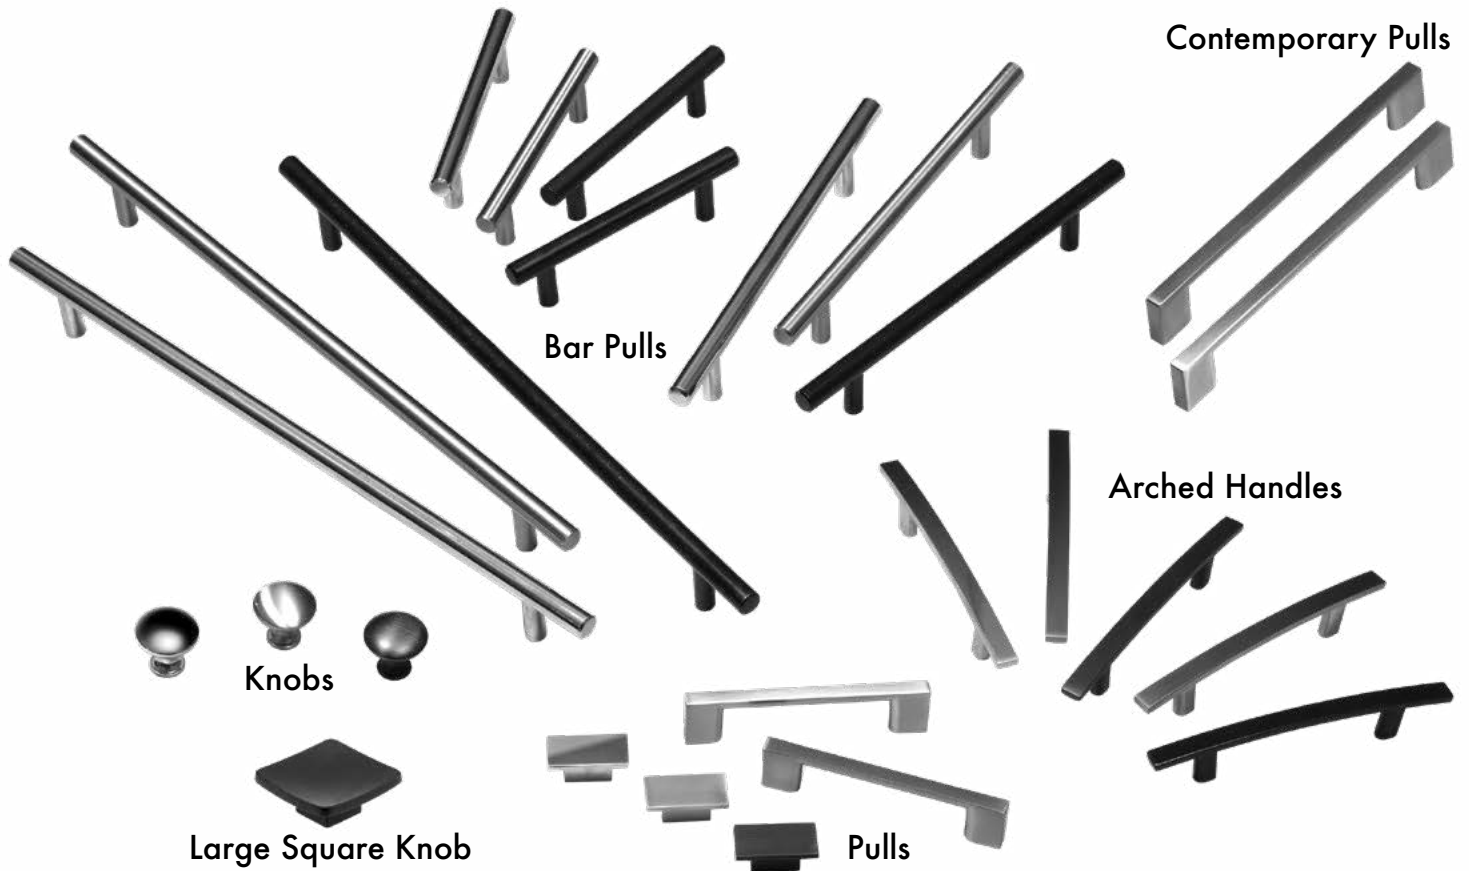

Hardware Choices

Bar Pulls

Short

135mm l. X 12mm w. X 32mm h.
 $\phi \leftrightarrow \phi$ 96mm

- Polished Chrome
- Satin Nickel
- Bronze Copper
- Matte Black

Medium

226mm l. X 12mm w. X 35mm h.
 $\phi \leftrightarrow \phi$ 156mm

- Polished Chrome
- Satin Nickel
- Oiled Bronze

Long

376mm l. X 12mm w. X 35mm h.
 $\phi \leftrightarrow \phi$ 306mm

- Polished Chrome
- Satin Nickel
- Bronze Copper

Contemporary Pulls

Short

113mm l. X 9mm w. X 26mm h.
 $\phi \leftrightarrow \phi$ 96mm

- Chrome
- Champagne
- Brushed Nickel
- Matte Black

Long

191mm l. X 9mm w. X 28mm h.
 $\phi \leftrightarrow \phi$ 160mm

- Chrome
- Champagne
- Brushed Nickel
- Matte Black

Arched Handles

158mm l. X 11mm w. X 29mm h.
 $\phi \leftrightarrow \phi$ 96mm

- Polished Nickel
- Brushed Nickel
- Oiled Bronze
- Champagne
- Matte Black

Contemporary Pulls

Arched Handles

Knobs

Large Square Knob

Pulls

Knobs

30mm dia. X 28mm h.

- Polished Chrome
- Satin Nickel
- Oiled Bronze

Large Square Knob

58mm l. X 58mm w. X 23mm h.

- Matte Black

Pulls

40mm l. X 19mm w. X 22mm h.
 $\phi \leftrightarrow \phi$ 16mm

- Polished Chrome
- Satin Nickel
- Oiled Bronze