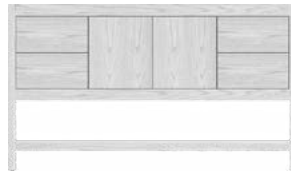

60" wide
center basin