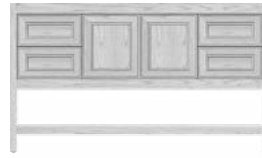

60" Center Basin

21" or 18½" ↑↓