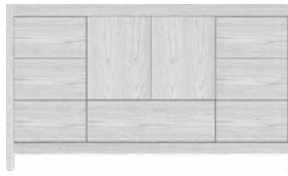

## Alkī Essence Vanities

72" wide  
double basin

60" wide  
double basin

60" wide  
center basin

48" wide

34½" tall  
21" or 18½"  
front-back

21" or 18½"

42" wide