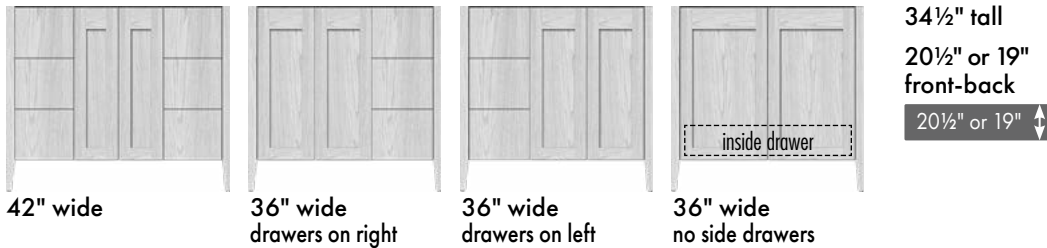

the Newhalem Collection

Newhalem Vanities

Newhalem

Newhalem finish choices:

- Natural Cherry
- Cinnamon Cherry
- Pecan Cherry
- Chocolate Cherry
- Smoky Cherry
- Natural Maple
- Natural Oak
- Silver Oak
- Dusky Oak
- Midnight Oak
- Rift White Oak (Slab/Slab Only)
- Natural Walnut (Slab/Slab Only)
- Satin White
- Satin Silver
- Powder Grey
- Lapis Night
- Satin Black
- NW Green

Newhalem hardware choices:

- Knobs
- Large Square Knobs
- Pulls
- Arched Handles
- Contemporary Pulls
- Long Contemporary Pulls
- Short Bar Pulls
- Medium Bar Pulls
- Long Bar Pulls