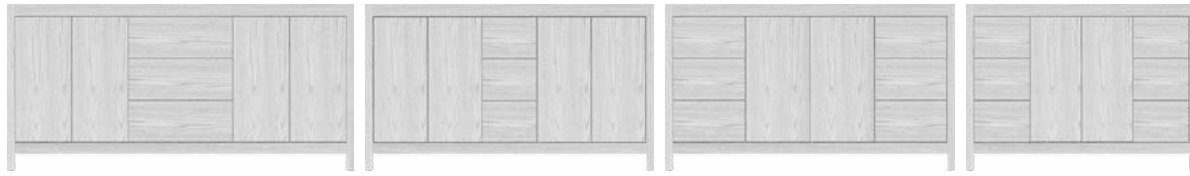

the Alkī Collection

Alkī View

72" wide
double basin

60" wide
double basin

60" wide
center basin

48" wide

Alkī