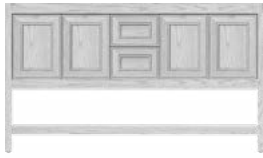

Alki Spa Vanities & Linen

Deco Miter

60" Double Basin

21" or 18½" ↑↓