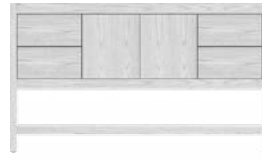

60" Center Basin

21" or 18½" ↑↓