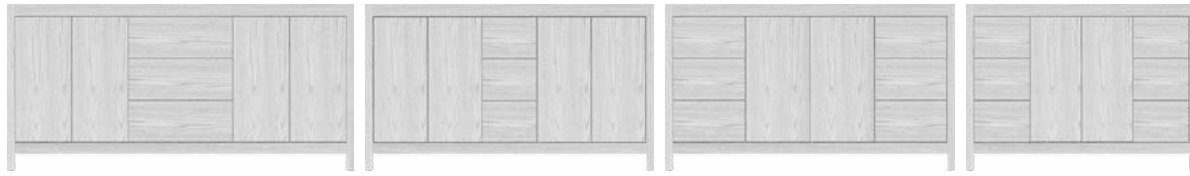

Deco Miter

Ogee Miter

Tiered Miter

the Alkī Collection

Alkī View

72" wide
double basin

60" wide
double basin

60" wide
center basin