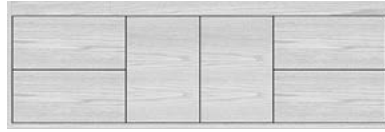

60" wide
center basin