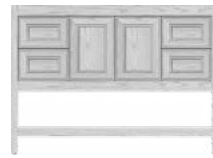

Alki Spa Vanities & Linen

Deco Miter

60" Double Basin

21" or 18½" ↑↓

60" Center Basin

21" or 18½" ↑↓

48"

21" or 18½" ↑↓