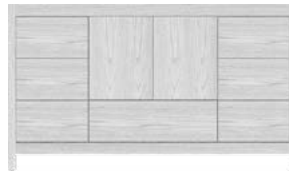

contemporary inset mounted doors/drawers

Vanities

Drawer Banks

the Alkī Collection

Alkī Essence Vanities

72" wide
double basin

60" wide
double basin

60" wide
center basin