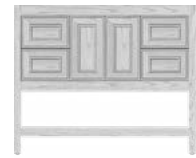

Alki Spa Vanities & Linen

Deco Miter

60" Double Basin

21" or 18½" ↑↓

60" Center Basin

21" or 18½" ↑↓

48"

21" or 18½" ↑↓