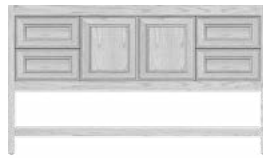

60" Center Basin

21" or 18½" ↑↓