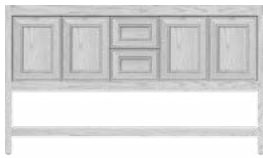

Alki Spa Vanities & Linen

Deco Miter

60" Double Basin

21" or 18½" ↑↓