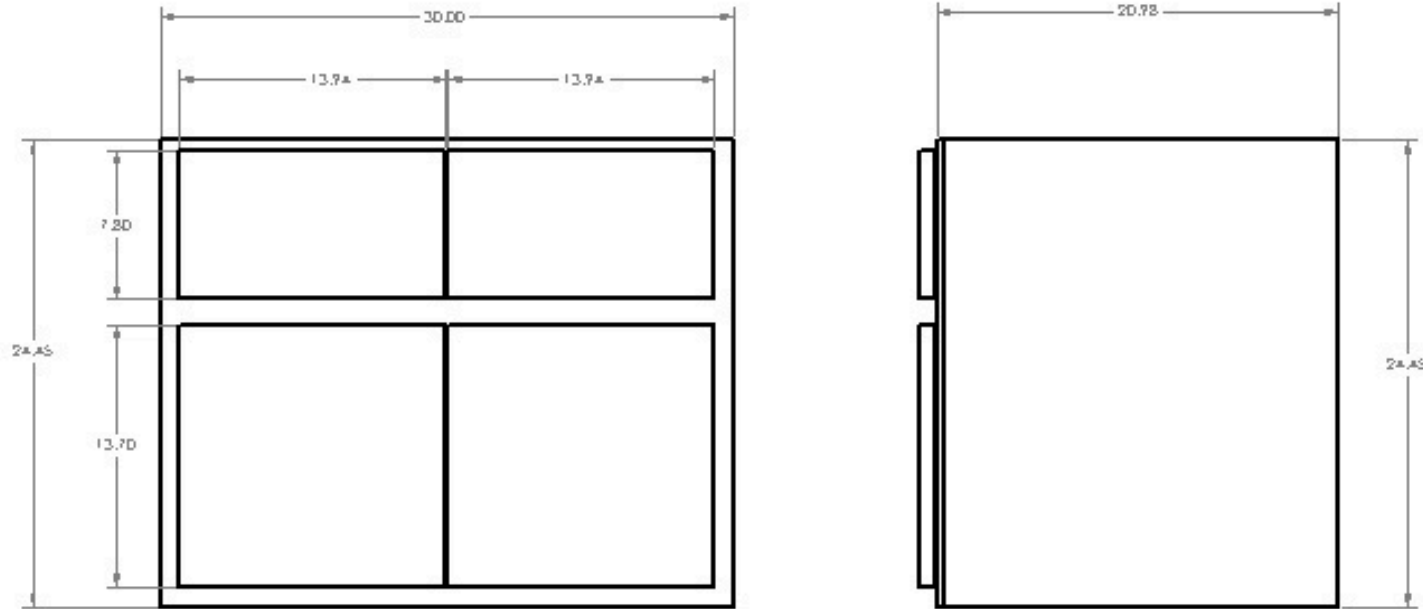

The Christopher Grubb Collection for  
**STRASSER**

**30" Colville**

The Christopher Grubb Collection for  
**STRASSER**

**36" Colville**

The Christopher Grubb Collection for  
**STRASSER**

# 48" Colville

The Christopher Grubb Collection for  
**STRASSER**