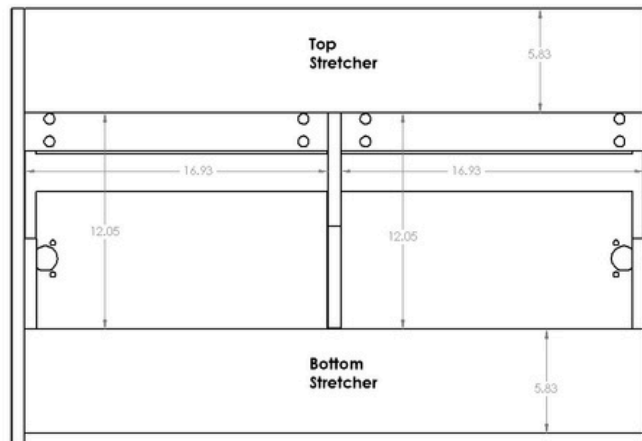

The Christopher Grubb Collection for
STRASSER

36" Colville