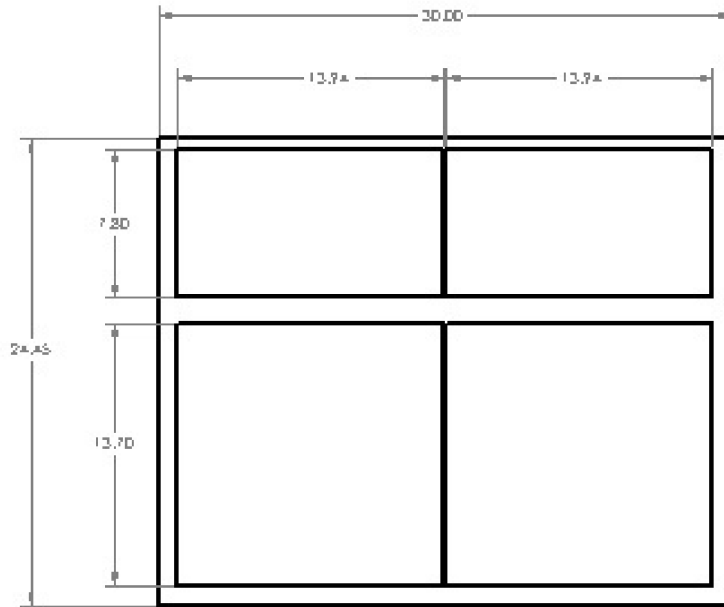

The Christopher Grubb Collection for
STRASSER

30" Colville

The Christopher Grubb Collection for
STRASSER

36" Colville

The Christopher Grubb Collection for
STRASSER

48" Colville

The Christopher Grubb Collection for
STRASSER

60" Colville