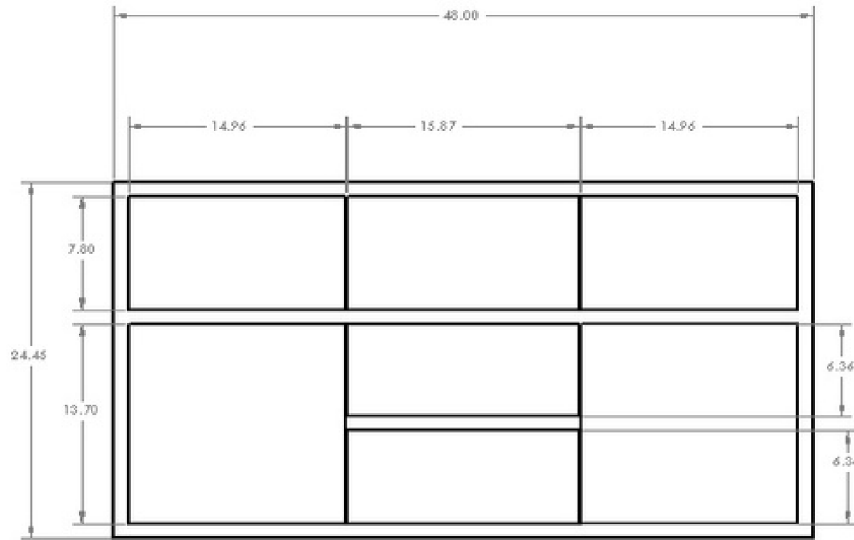

The Christopher Grubb Collection for
STRASSER

30" Colville

The Christopher Grubb Collection for
STRASSER

36" Colville

The Christopher Grubb Collection for
STRASSER

48" Colville

The Christopher Grubb Collection for
STRASSER

60" Colville