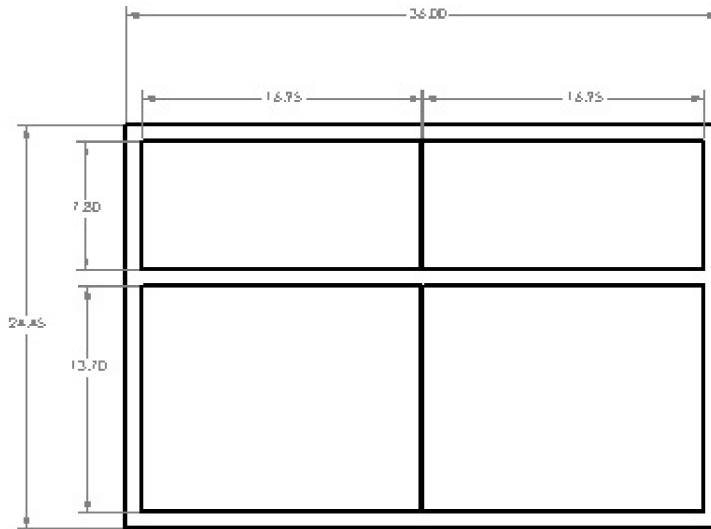

The Christopher Grubb Collection for
STRASSER

30" Colville

The Christopher Grubb Collection for
STRASSER

36" Colville

The Christopher Grubb Collection for
STRASSER

48" Colville

The Christopher Grubb Collection for
STRASSER

60" Colville