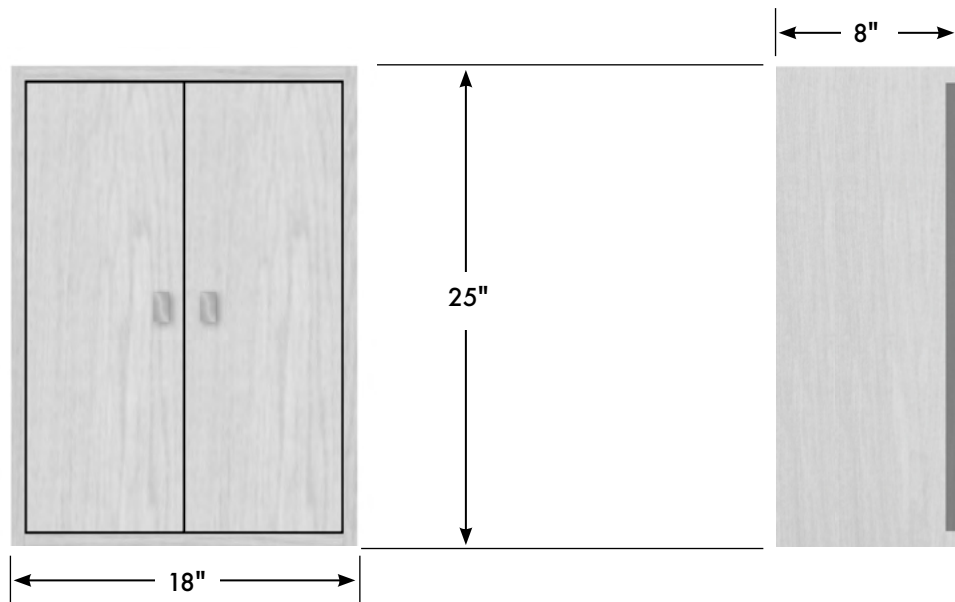

STRASSER

Specifications:
18" Contemporary Cubby

2 adjustable position shelves; 3/8" thick frosted acrylic, radiused front edge.

18" Contemporary Cubby
18" wide
25" tall
8" front-to-back