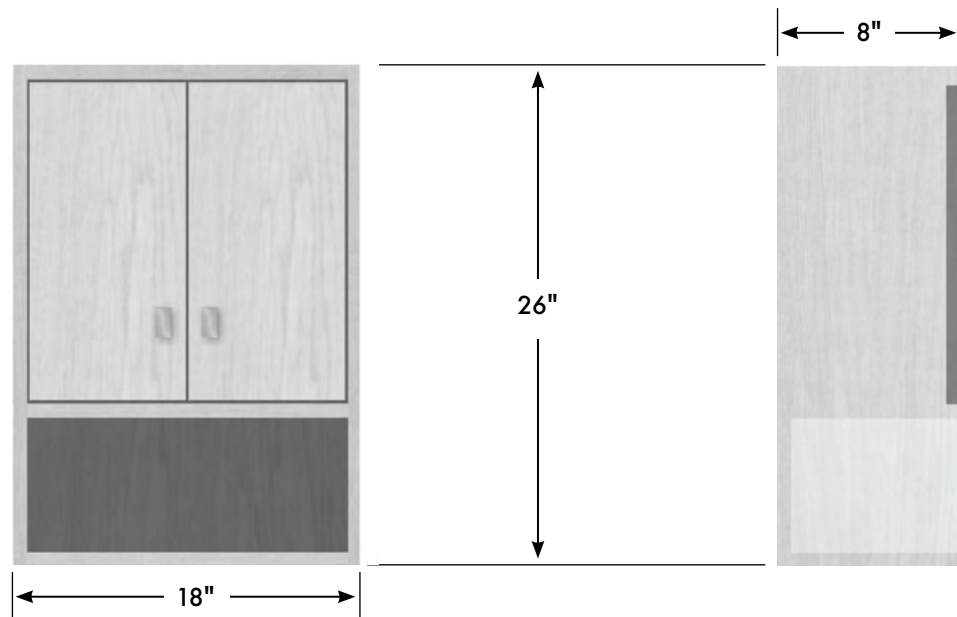

# STRASSER

Specifications:  
18" Contemporary Overjohn

1 adjustable position shelf behind the doors;  $\frac{3}{4}$ " material finished to match the cabinet.

## 18" Contemporary Overjohn

18" wide  
26" tall  
8" front-to-back